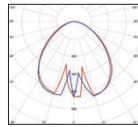

Models 1 to 3

LED 35W - IP65
Real light output - 2628 lm
IRC > 80