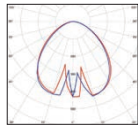

SOURCES

GU10 2x9W
LED 26W - 3000K warm white
LED 26W - 4000K neutral white
LED 35W - 1-10 Volt dimmable - 3000K warm white
LED 35W - 1-10 Volt dimmable - 4000K neutral white
LED 35W - DALI dimmable - 3000K warm white
LED 35W - DALI dimmable - 4000K neutral white

Models 1 to 3

LED 26W - IP65
Real light output - 1952 lm
IRC > 80