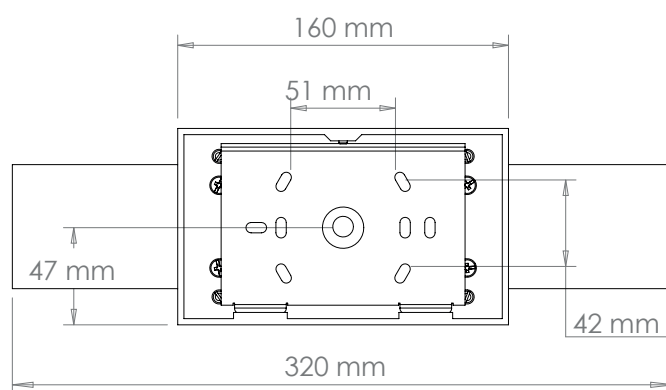

Please Note:- These notes are for guidance only. Vaughan accepts no responsibility for any installation using the above notes. The final decision on installation remains with the installer.