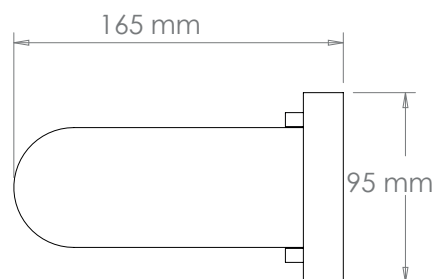

Please Note:- These notes are for guidance only. Vaughan accepts no responsibility for any installation using the above notes. The final decision on installation remains with the installer.