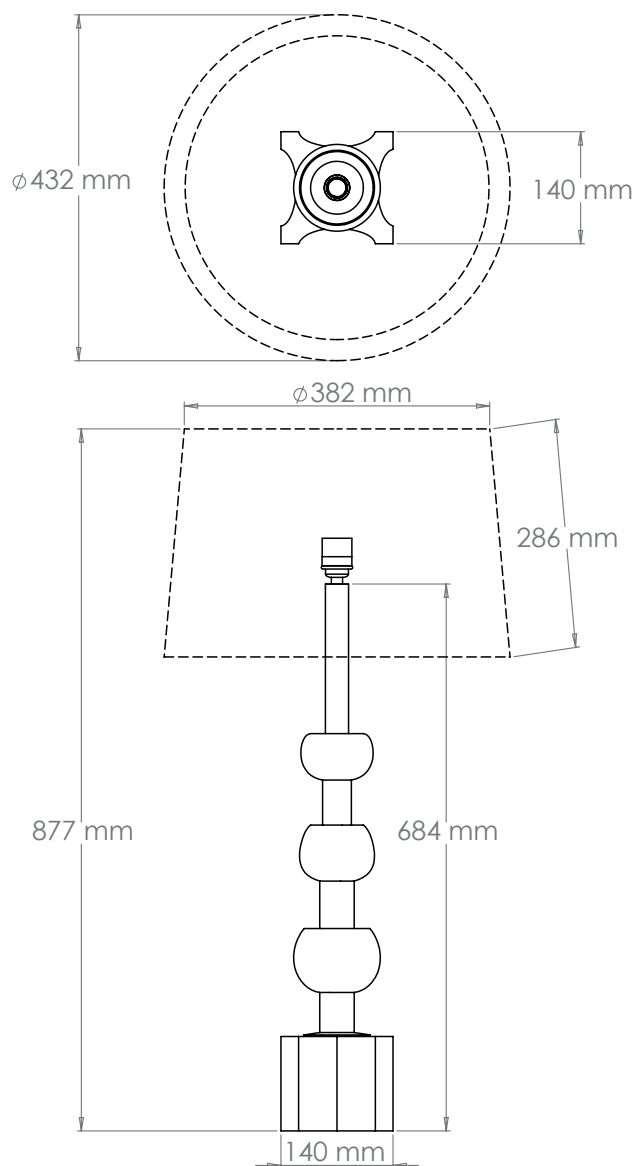

Further Information

Please Note:- These notes are for guidance only. Vaughan accepts no responsibility for any installation using the above notes. The final decision on installation remains with the installer.