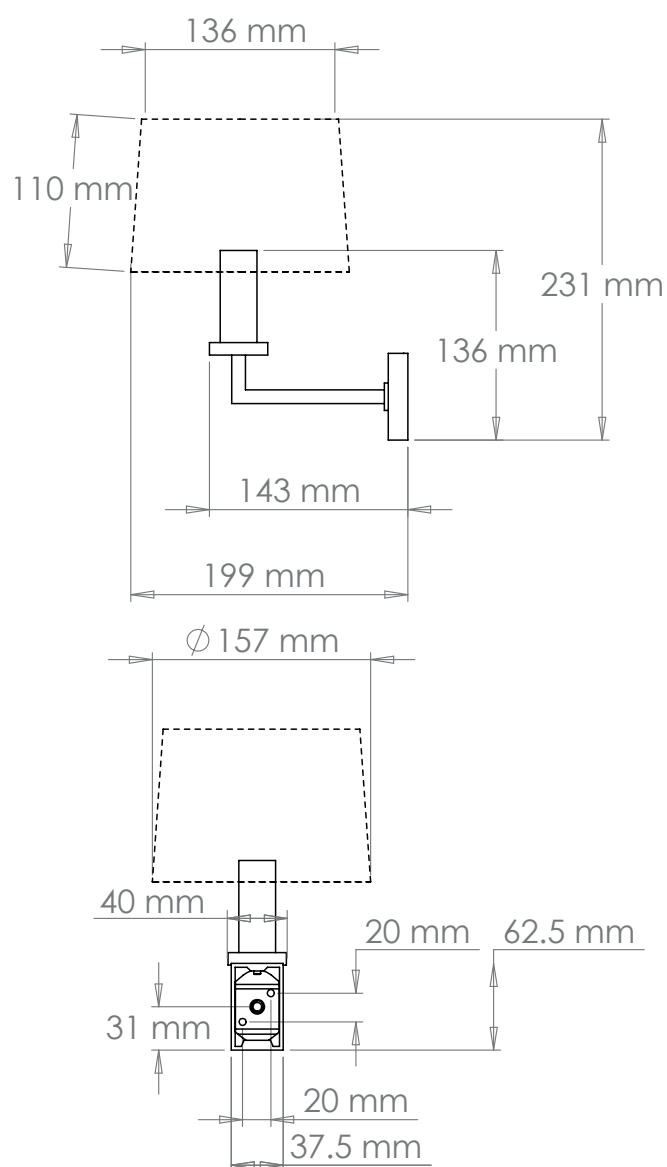

Further Information

Please Note:- These notes are for guidance only. Vaughan accepts no responsibility for any installation using the above notes. The final decision on installation remains with the installer.