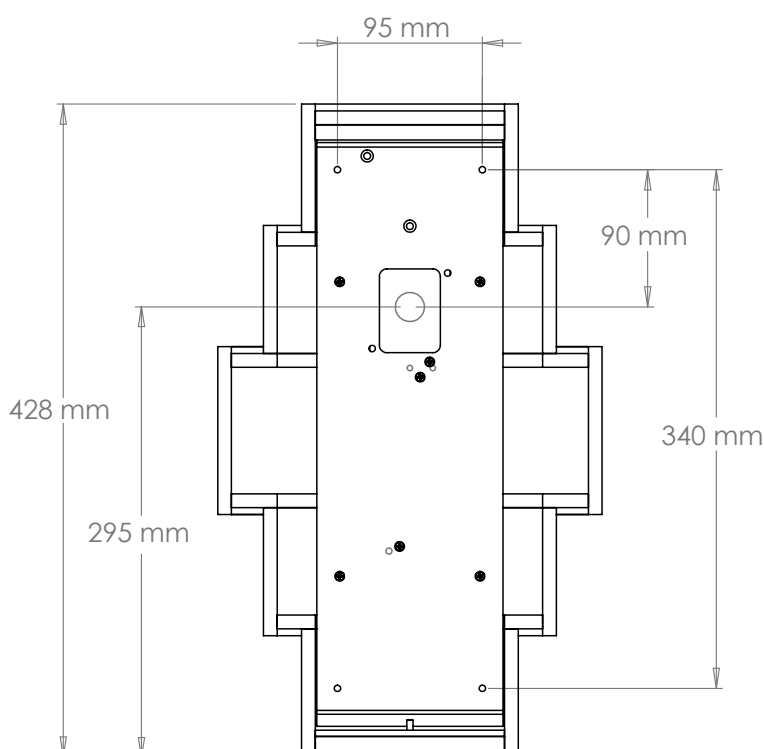

Height	428 mm
Width	252 mm
Depth	110 mm
Weight	5.5 Kg
Material	Alabaster
Bulb Quantity	x2
Input Voltage	230V
Dimmable	Mains Dimmable

Finishes

Ivory WA0309.BR.EU

Light Source

Light Source Integral LED Unit
2700K/700 lm
Wattage 9W

Further Information

Integral LED units are supplied fitted with this and are replaceable.

Product class: Class II

Please Note:- These notes are for guidance only. Vaughan accepts no responsibility for any installation using the above notes. The final decision on installation remains with the installer.