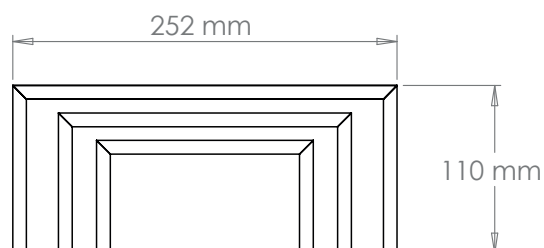

Please Note:- These notes are for guidance only. Vaughan accepts no responsibility for any installation using the above notes. The final decision on installation remains with the installer.