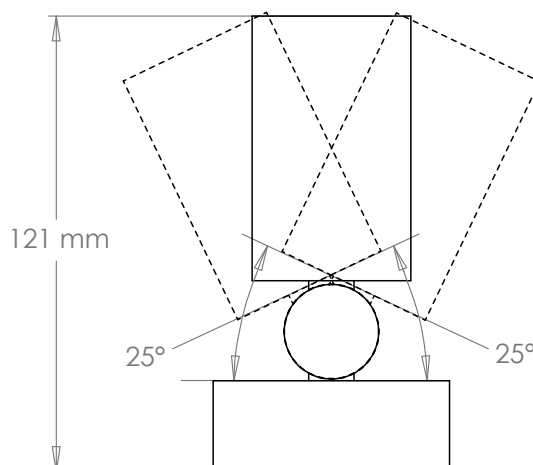

Please Note:- These notes are for guidance only. Vaughan accepts no responsibility for any installation using the above notes. The final decision on installation remains with the installer.