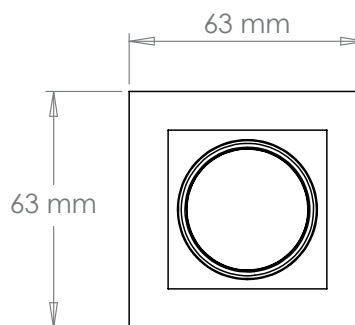

Please Note:- These notes are for guidance only. Vaughan accepts no responsibility for any installation using the above notes. The final decision on installation remains with the installer.