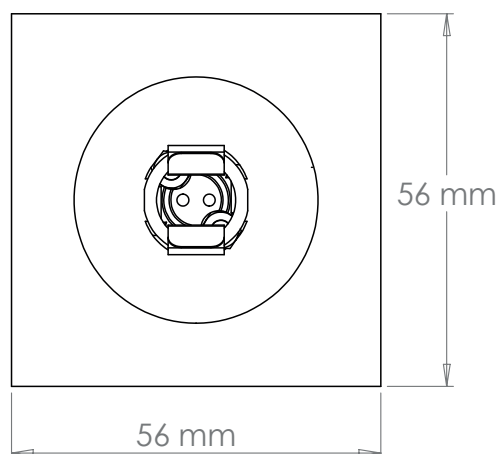

Height	65 mm
Width	56 mm
Depth	56 mm
Weight	0.6 Kg
Material	Brass
Bulb Quantity	x1
Input Voltage	230V
Dimmable	Non-Dimmable

Finishes

Brass	TM0089.BR.ES
Bronze	TM0089.BZ.ES
Nickel	TM0089.NI.ES

Bulb Specification

Light Source	G4
Max Wattage	6W
Bulb Supplied	LED/2700K/200 lm

For a brighter light, a bulb with a higher lumen output can be used.

Further Information

Product must be used with Vaughan 12V power supply.

Please Note:- These notes are for guidance only. Vaughan accepts no responsibility for any installation using the above notes. The final decision on installation remains with the installer.