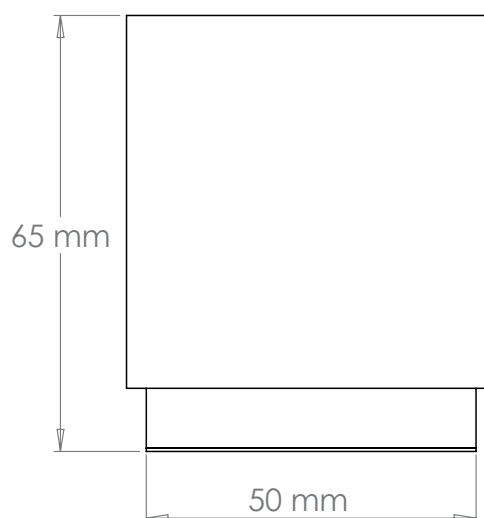

Height	65 mm
Width	56 mm
Depth	56 mm
Weight	0.6 Kg
Material	Brass
Bulb Quantity	x1
Input Voltage	230V
Dimmable	Non-Dimmable

Finishes

Brass	TM0089.BR.ES
Bronze	TM0089.BZ.ES
Nickel	TM0089.NI.ES

Bulb Specification

Light Source	G4
Max Wattage	6W
Bulb Supplied	LED/2700K/200 lm

For a brighter light, a bulb with a higher lumen output can be used.

Further Information

Product must be used with Vaughan 12V power supply.

Please Note:- These notes are for guidance only. Vaughan accepts no responsibility for any installation using the above notes. The final decision on installation remains with the installer.