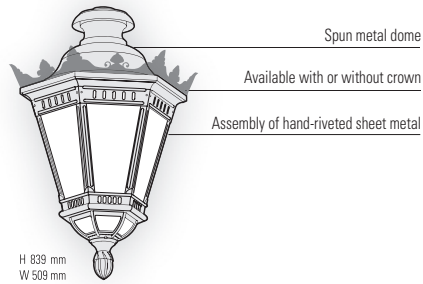

IP66 (lantern)
Class 1

Aluminium or patinated copper (unvarnished)
Opal PMMA diffuser

SOURCES

LED 35W - 3000K warm white
LED 35W - 4000K neutral white
LED 70W - 3000K warm white
LED 70W - 4000K neutral white
E27 - 105W max H 280 mm max
E27 SHP & IM on request

LED 35W
Real light output - 2027 lm
CRI > 80

LED 70W
Real light output - 4482 lm
CRI > 80

MODELS

height / width / depth

1 468 / 509

2 1 294 / 509 / 805

3 1 397 / 509 / 914

4 1 083 / 509