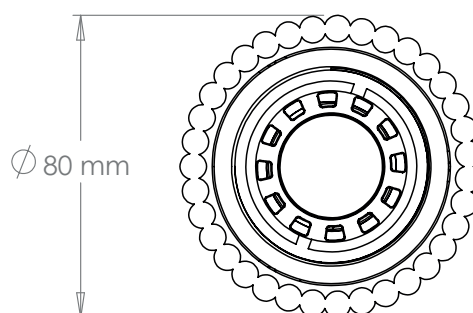

Height	121 mm
Width	80 mm
Depth	80 mm
Weight	1.3 Kg
Material	Brass
Bulb Quantity	x1
Input Voltage	230V
Dimmable	Mains Dimmable

Finishes

Brass	TM0092.BR.ES
Bronze	TM0092.BZ.ES
Nickel	TM0092.NI.ES

Bulb Specification

Bulb Base	GU10 Base
Max Wattage	6W
Bulb Supplied	Yes
Vaughan Recommends	LED/2700K/500 lm

For a brighter light, a bulb with a higher lumen output can be used.

Further Information

Please Note:- These notes are for guidance only. Vaughan accepts no responsibility for any installation using the above notes. The final decision on installation remains with the installer.