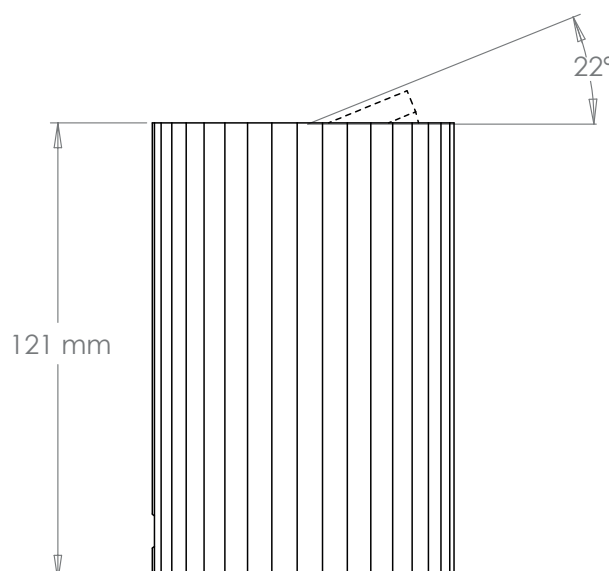

Height	121 mm
Width	80 mm
Depth	80 mm
Weight	1.3 Kg
Material	Brass
Bulb Quantity	x1
Input Voltage	230V
Dimmable	Mains Dimmable

Finishes

Brass	TM0092.BR.ES
Bronze	TM0092.BZ.ES
Nickel	TM0092.NI.ES

Bulb Specification

Bulb Base	GU10 Base
Max Wattage	6W
Bulb Supplied	Yes
Vaughan Recommends	LED/2700K/500 lm

For a brighter light, a bulb with a higher lumen output can be used.

Further Information

Please Note:- These notes are for guidance only. Vaughan accepts no responsibility for any installation using the above notes. The final decision on installation remains with the installer.