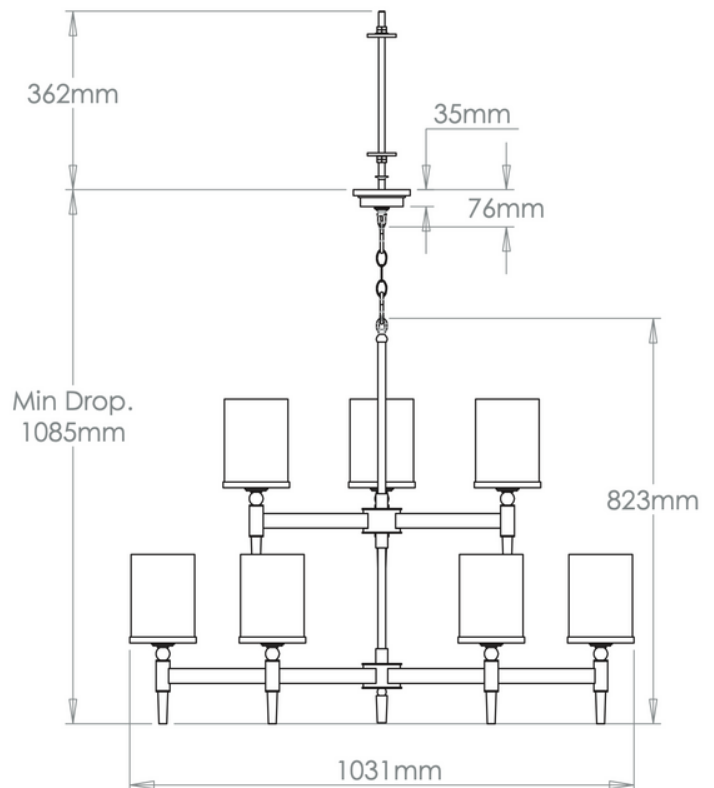

Ceiling Rose Detail

Please Note:- These notes are for guidance only. Vaughan accepts no responsibility for any installation using the above notes. The final decision on installation remains with the installer.