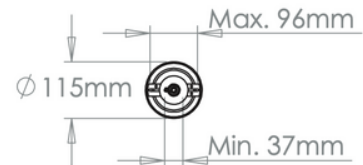

Ceiling Rose Detail

Please Note:- These notes are for guidance only. Vaughan accepts no responsibility for any installation using the above notes. The final decision on installation remains with the installer.