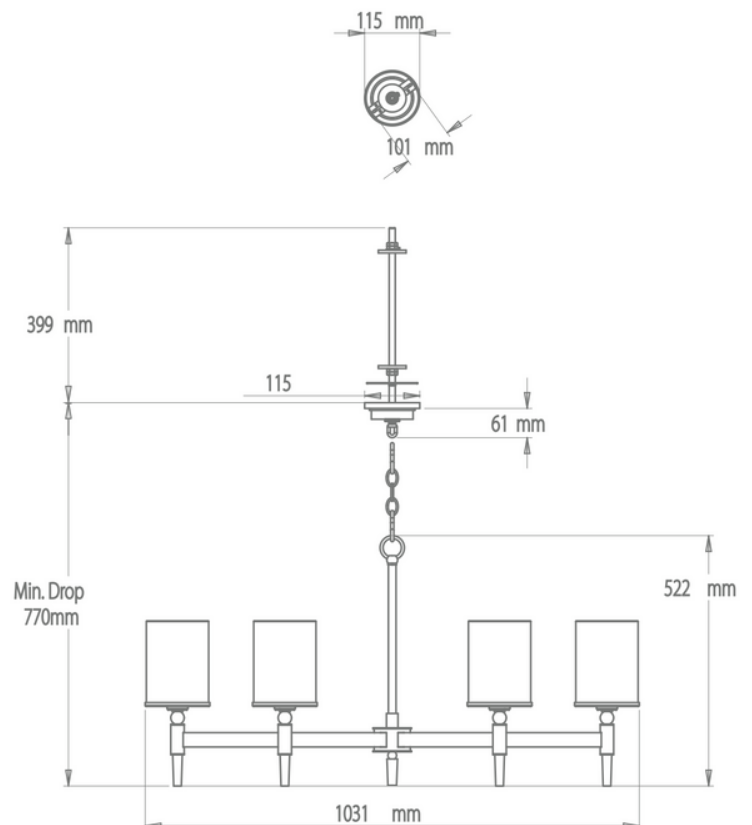

Height	552 mm
Width	1031 mm
Depth	1031 mm
Minimum Drop	770 mm
Weight	10 Kg
Material	Brass and Glass
Bulb Quantity	x6
Input Voltage	230V
Dimmable	Mains Dimmable

Finishes

Bronzed brass

CL0322.BZ.SE

Bulb Specification

Bulb Base

E14 Candelabra Base

Max Wattage

40W

Bulb Supplied

No

Vaughan Recommends

LED/2700K/500 lm

For a brighter light, a bulb with a higher lumen output can be used.

Further Information

Supplied with 1m of chain. Allowing for a total drop up to 1583 mm.

Ceiling Rose Detail

Please Note:- These notes are for guidance only. Vaughan accepts no responsibility for any installation using the above notes. The final decision on installation remains with the installer.