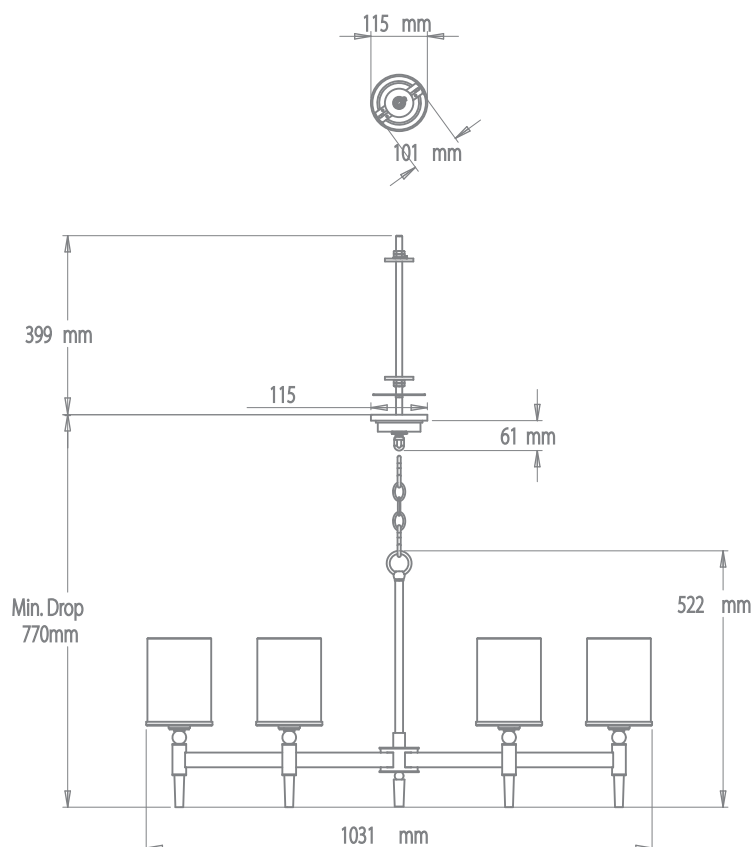

Height	552 mm
Width	1031 mm
Depth	1031 mm
Minimum Drop	770 mm
Weight	10 Kg
Material	Brass and Glass
Bulb Quantity	x6
Input Voltage	230V
Dimmable	Mains Dimmable

Finishes

Brass

CL0322.BR.SE

Bulb Specification

Bulb Base

E14 Candelabra Base

Max Wattage

40W

Bulb Supplied

No

Vaughan Recommends

LED/2700K/500 lm

For a brighter light, a bulb with a higher lumen output can be used.

Further Information

Supplied with 1m of chain. Allowing for a total drop up to 1583 mm.

Ceiling Rose Detail

Please Note:- These notes are for guidance only. Vaughan accepts no responsibility for any installation using the above notes. The final decision on installation remains with the installer.