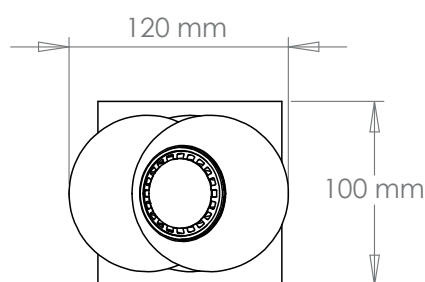

Height	266 mm
Width	100 mm
Depth	120 mm
Weight	4 Kg
Material	Brass
Bulb Quantity	x1
Input Voltage	230V
Dimmable	Mains Dimmable

### Further Information

The top two balls of this product can be adjusted 360°.

**Please Note:-** These notes are for guidance only. Vaughan accepts no responsibility for any installation using the above notes. The final decision on installation remains with the installer.