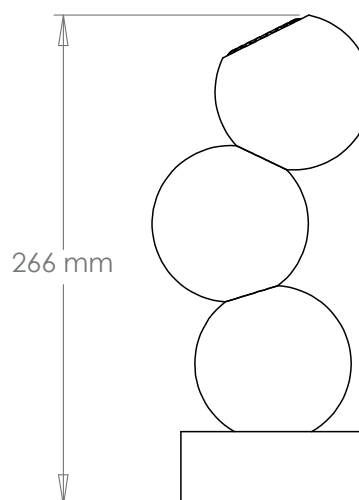

Height	266 mm
Width	100 mm
Depth	120 mm
Weight	4 Kg
Material	Brass
Bulb Quantity	x1
Input Voltage	230V
Dimmable	Mains Dimmable

### Further Information

The top two balls of this product can be adjusted 360°.

**Please Note:-** These notes are for guidance only. Vaughan accepts no responsibility for any installation using the above notes. The final decision on installation remains with the installer.