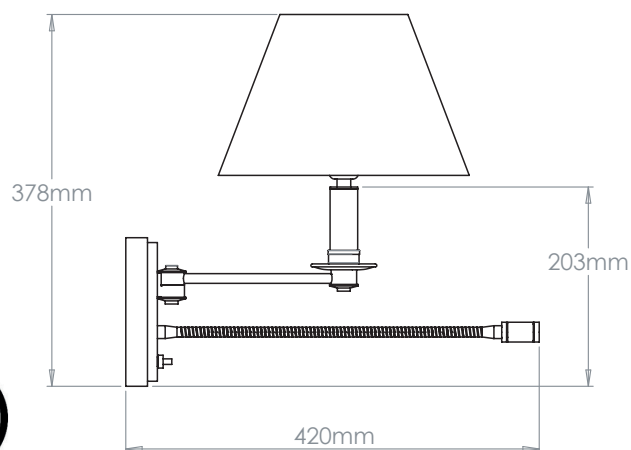

Please Note:- These notes are for guidance only. Vaughan accepts no responsibility for any installation using the above notes. The final decision on installation remains with the installer.