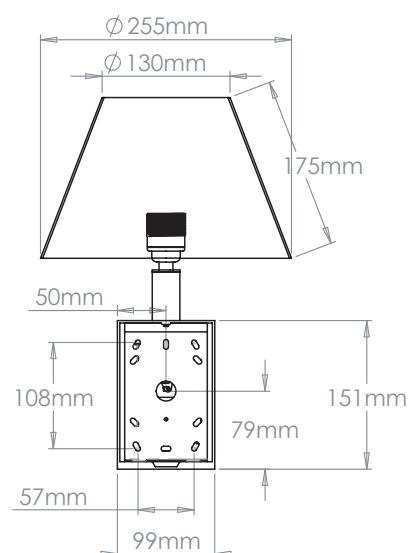

Please Note:- These notes are for guidance only. Vaughan accepts no responsibility for any installation using the above notes. The final decision on installation remains with the installer.