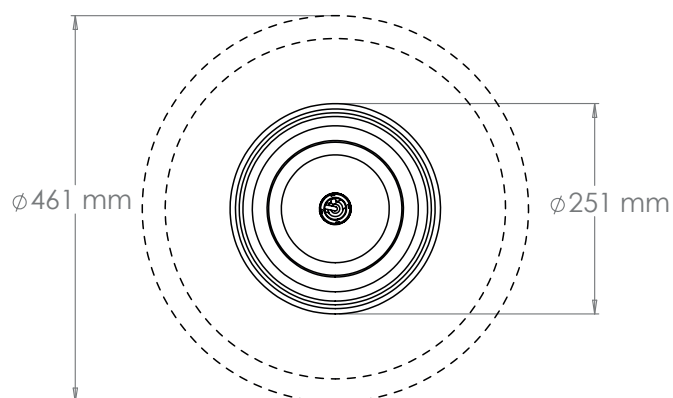

Please Note:- These notes are for guidance only. Vaughan accepts no responsibility for any installation using the above notes. The final decision on installation remains with the installer.