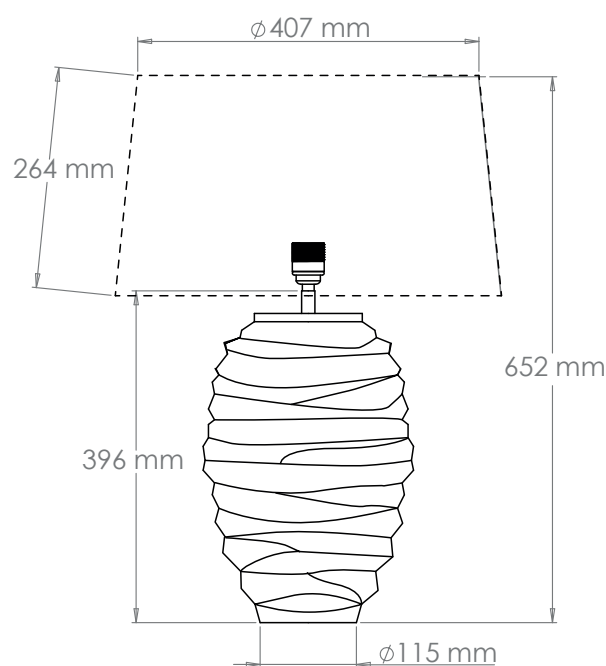

Please Note:- These notes are for guidance only. Vaughan accepts no responsibility for any installation using the above notes. The final decision on installation remains with the installer.