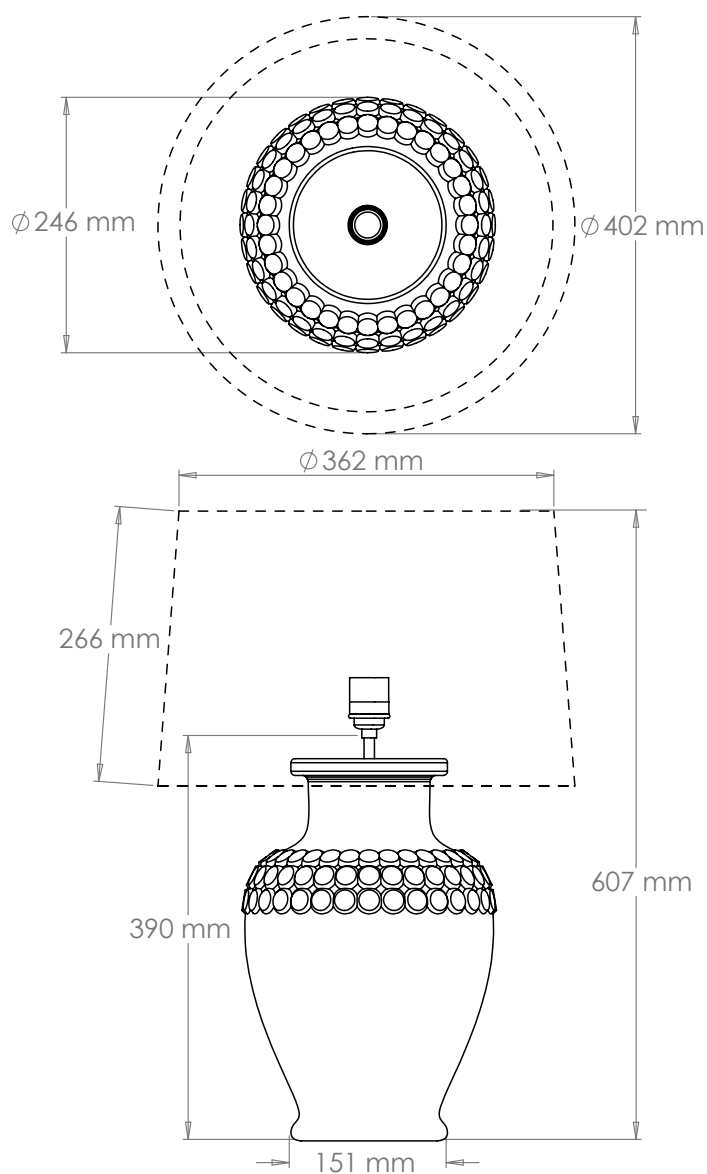

Further Information

Glazed Ceramic.

Please Note:- These notes are for guidance only. Vaughan accepts no responsibility for any installation using the above notes. The final decision on installation remains with the installer.