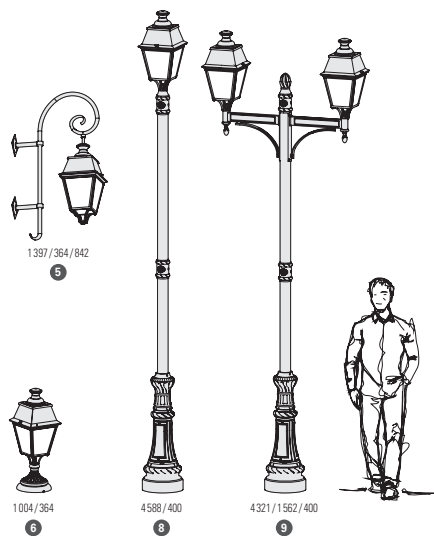

1 1396 / 364
2 657 / 365 / 188
3 1093 / 364 / 893
4 1204 / 364 / 734
5 1397 / 364 / 842