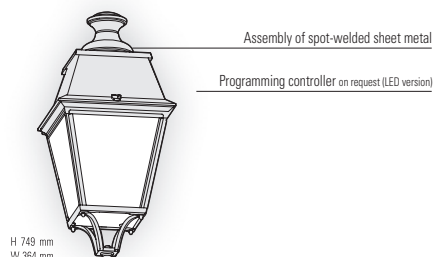

Avenue 4

IP65 - LED (lantern)
IP44 - E27 (IP65 version on request)
Class 1

Aluminium
Opal or clear structured PMMA diffusers for IP65 lanterns
Opal or clear PMMA diffusers for IP44 lanterns

SOURCES

LED 35W - 3000K warm white
LED 35W - 4000K neutral white
LED 70W - 3000K warm white
LED 70W - 4000K neutral white
E27 - 105W max H 280 mm max (except model 2)
Ø 80 mm - H 160 mm max (model 2)

E27 SHP & E40 SHP on request
Asymmetric and dimmable LED module on request