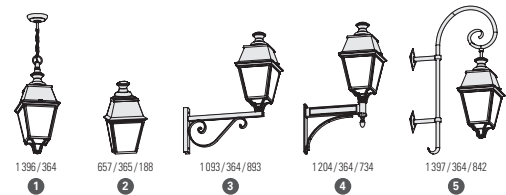

MODELS

height / width / depth