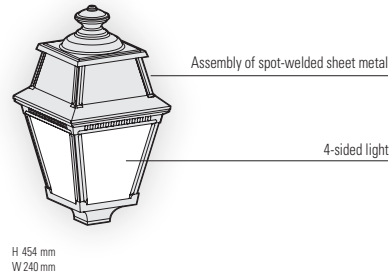

Avenue 2

IP44
Class 1

Aluminium or tinted lacquered brass
Clear glass or opal PMMA diffuser

SOURCES

LED 13W - 3000K warm white - triac dimmable
E27 - 105W max H200 mm max (except model 3)
Ø66 mm - H200 mm max (model 3)