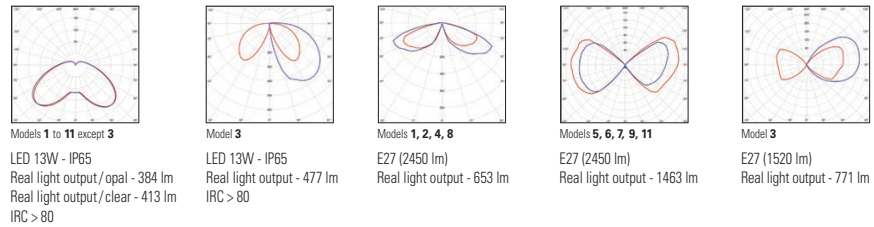

Avenue 2

IP44
Class 1

Aluminium or tinted lacquered brass
Clear glass or opal PMMA diffuser

SOURCES

LED 13W - 3000K warm white - triac dimmable
E27 - 105W max H200 mm max (except model 3)
Ø66 mm - H200 mm max (model 3)