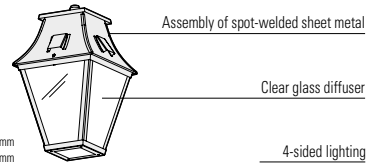

Vieille France

Aluminium - Tinted lacquered brass - Raw zinc (model 2)
Clear glass diffuser
IP44 / Class 1

SOURCES

E27 - 105W max (except model 2) H 200 mm max
E27 - 75W max (model 2) Ø 66 mm - H 120 mm max

MODELS