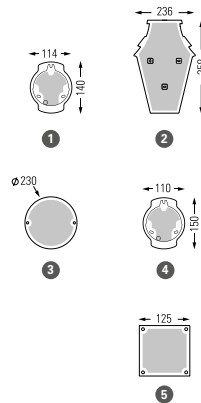

## SOURCES

E27 - 105W max (except model 2) H 200 mm max  
 E27 - 75W max (model 2) Ø 66 mm - H 120 mm max

## REFERENCES

Replace **•••** with the colour code or the material code

MODELS	E27	CORNER PLATE
1	163 001 •••	147 001 •••
2	163 002 •••	
3	163 003 •••	
4	163 004 •••	147 001 •••
5	163 005 •••	

SPARE DIFFUSER	
165 067 609 (model 2)	
165 068 609	

## MOUNTING

Wiring entry points in grey  
 Fixing kit included