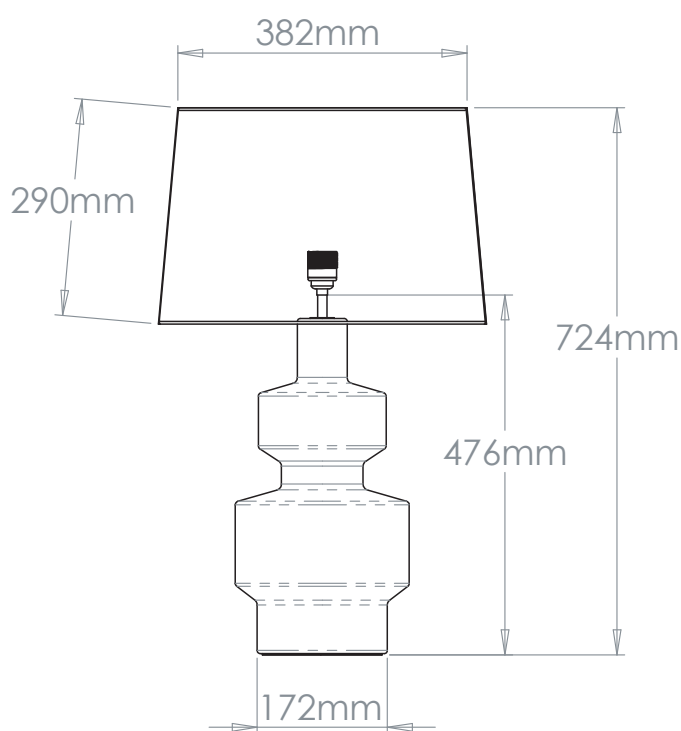

Please Note:- These notes are for guidance only. Vaughan accepts no responsibility for any installation using the above notes. The final decision on installation remains with the installer.