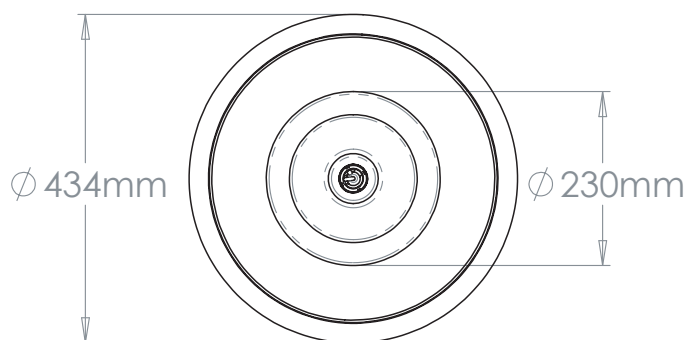

Please Note:- These notes are for guidance only. Vaughan accepts no responsibility for any installation using the above notes. The final decision on installation remains with the installer.