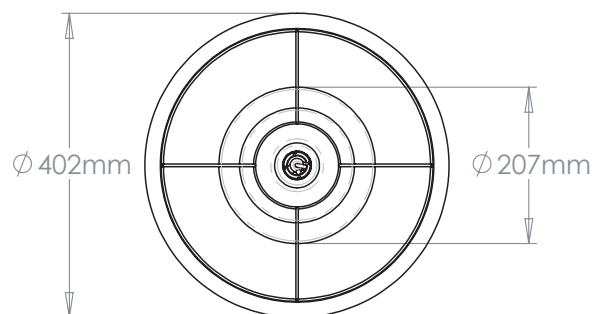

Please Note:- These notes are for guidance only. Vaughan accepts no responsibility for any installation using the above notes. The final decision on installation remains with the installer.