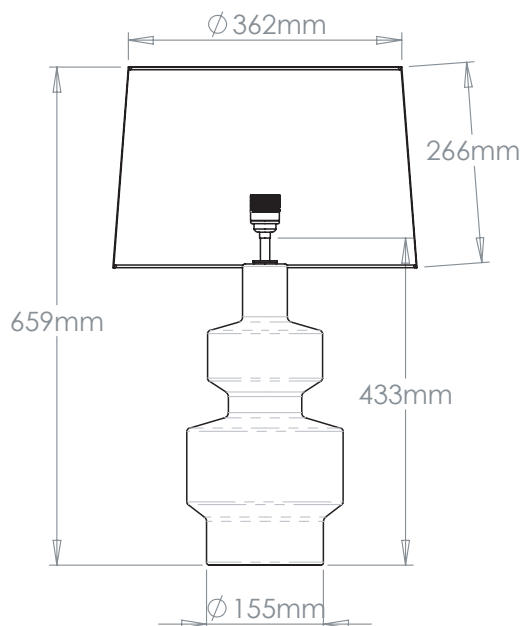

Please Note:- These notes are for guidance only. Vaughan accepts no responsibility for any installation using the above notes. The final decision on installation remains with the installer.