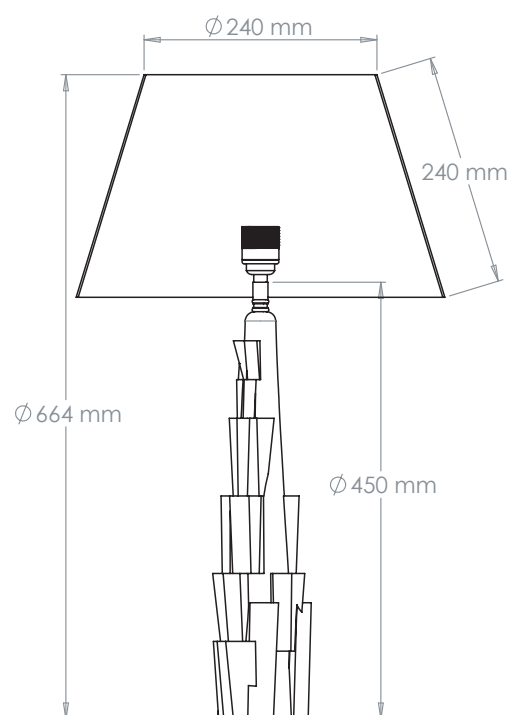

Please Note:- These notes are for guidance only. Vaughan accepts no responsibility for any installation using the above notes. The final decision on installation remains with the installer.