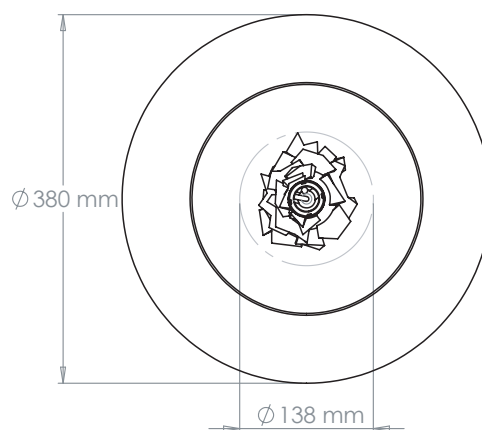

Please Note:- These notes are for guidance only. Vaughan accepts no responsibility for any installation using the above notes. The final decision on installation remains with the installer.