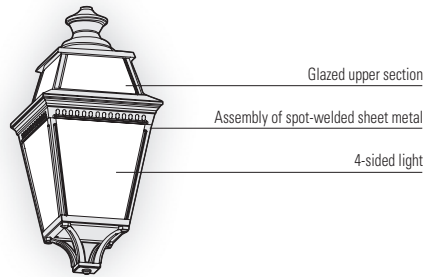

Place des Vosges 3

IP44
Class 1

Aluminium or tinted lacquered brass
Clear glass diffuser

SOURCE

E27 - 105W max H220 mm max (except model 2)
Ø66 mm - H200 mm max (model 2)

MODELS

height / width / depth