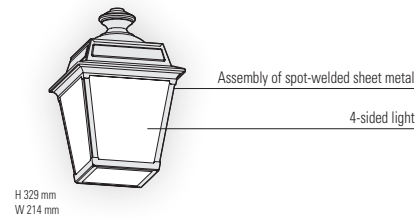

Place des Vosges 1 Tradition

IP44
Class 1

Aluminium or tinted lacquered brass
Clear or frosted glass diffuser

SOURCE

E27 - 105W max H 160 mm max (except model 2)
Ø 63 mm - H 160 mm max (model 2)

H 329 mm
W 214 mm

MODELS