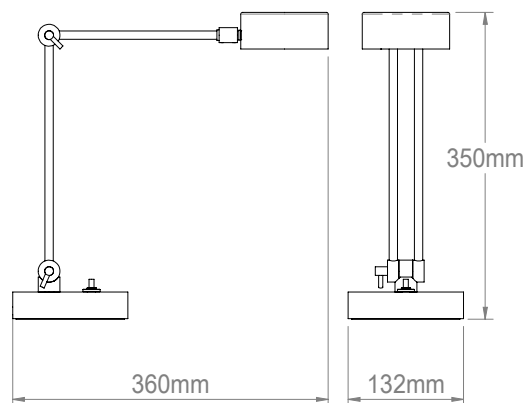

Height	Max - 580 mm Min - 340 mm
Width	Max - 345 mm Min - 175 mm
Depth	132 mm
Weight	4.5 Kg
Material	Brass
Bulb Quantity	x1
Input Voltage	230V
Dimmable	Non Dimmable

Finishes

Brass	TM0078.BR.ES
Bronze	TM0078.BZ.ES
Nickel	TM0078.NI.ES

Light Source

GX53
LED/2700K/400 lm

Wattage

6W

Further Information

Max

Min

Please Note:- These notes are for guidance only. Vaughan accepts no responsibility for any installation using the above notes. The final decision on installation remains with the installer.