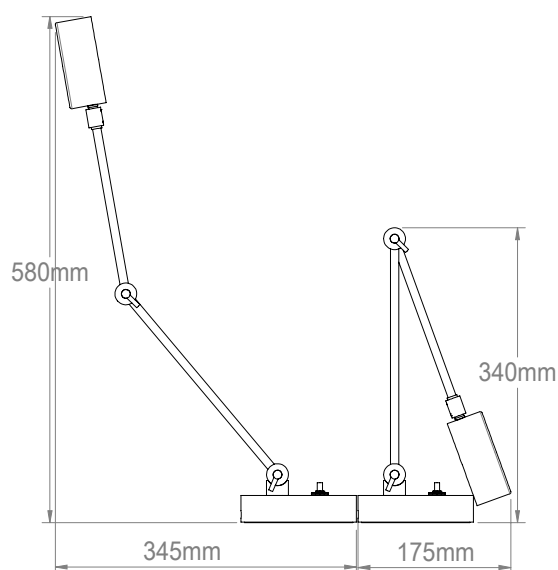

Height	Max - 580 mm Min - 340 mm
Width	Max - 345 mm Min - 175 mm
Depth	132 mm
Weight	4.5 Kg
Material	Brass
Bulb Quantity	x1
Input Voltage	230V
Dimmable	Non Dimmable

Finishes

Brass	TM0078.BR.ES
Bronze	TM0078.BZ.ES
Nickel	TM0078.NI.ES

Light Source

GX53
LED/2700K/400 lm

Wattage

6W

Further Information

Max

Min

Please Note:- These notes are for guidance only. Vaughan accepts no responsibility for any installation using the above notes. The final decision on installation remains with the installer.