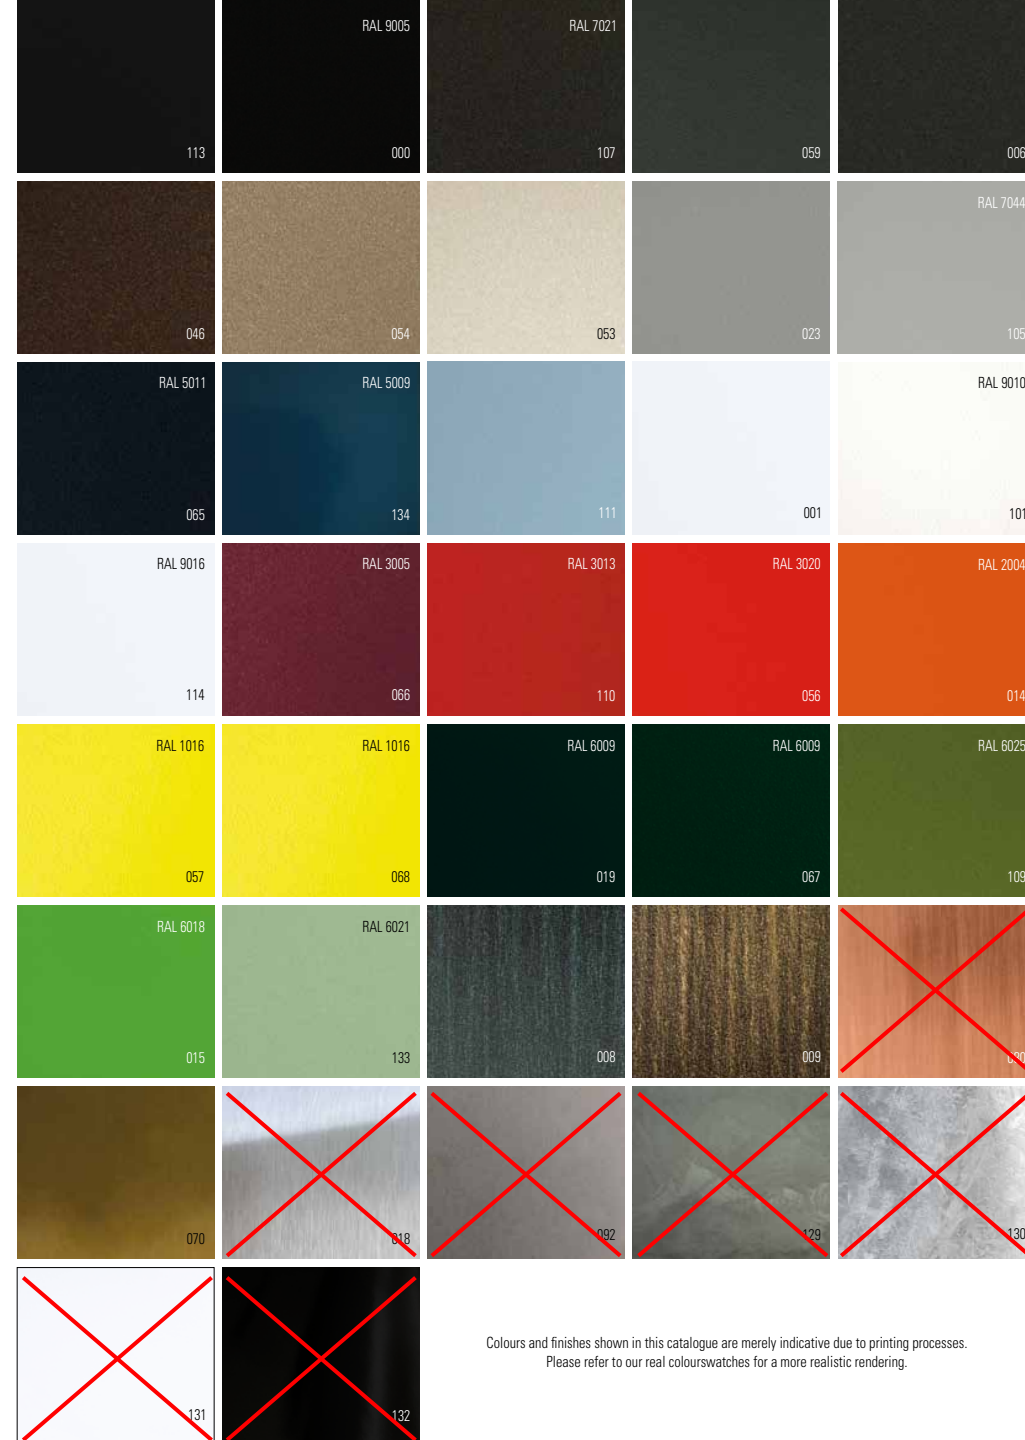

Colours	
	VELVET BLACK 113
	RAL 9005 JET BLACK 000
	RAL 7021 BLACK GREY 107
	SLATE GREY 059
	DARK GREY 006
	OLD RUSTIC 046
	SANDSTONE 054
	LIMESTONE 053
	METAL GREY 023
	RAL 7044 SILK GREY 105
	RAL 5011 STEEL BLUE 065
	RAL 5009 MATTE AZURE BLUE 134
	BLUE 111
	WHITE 001
	RAL 9010 PURE WHITE 101
	RAL 9016* WHITE SIGNALISATION 114
	RAL 3005 WINE RED 066
	RAL 3013 TOMATO RED 110
	RAL 3020 TRAFFIC RED 056
	RAL 2004 PURE ORANGE 014
	RAL 1016 * SULFUR YELLOW BRILLANT 057
	RAL 1016 SULFUR YELLOW 068
	RAL 6009 BRITISH GREEN 019
	RAL 6009 FIR GREEN 067
	RAL 6025 FERN GREEN 109
	RAL 6018 YELLOW GREEN 015
	RAL 6021 PALE GREEN 133
Patinas	
	GREEN PATINA 008
	GOLD PATINA 009

Materials	
	PATINATED LACQUERED COPPER 060
	TINTED LACQUERED BRASS 070
	STAINLESS STEEL 010
	RAW ZINC 092
	RAW ALUMINIUM - MATT VARNISH 129
	GALVANISED STEEL 108
	WHITE ENAMELLED STEEL 134
	WHITE ENAMELLED STEEL 132

* Only for Cooper / ** Only for Brick² model 1

Colours and finishes shown in this catalogue are merely indicative due to printing processes. Please refer to our real colourswatches for a more realistic rendering.