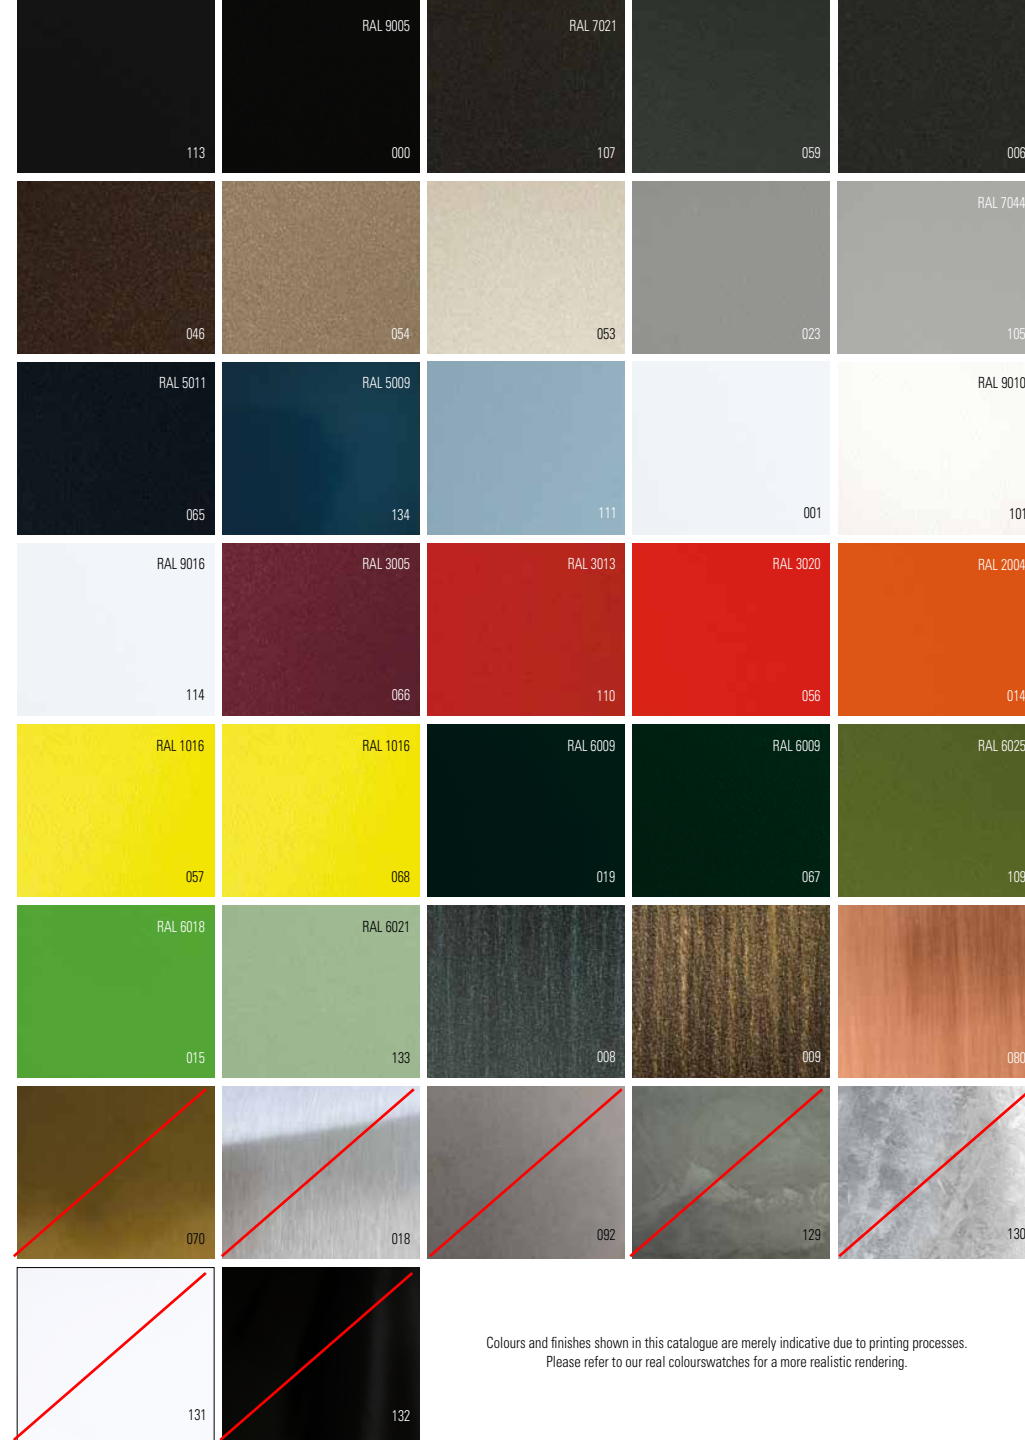

Colours	
	VELVET BLACK 113
	RAL 9005 JET BLACK 000
	RAL 7021 BLACK GREY 107
	SLATE GREY 059
	DARK GREY 006
	OLD RUSTIC 046
	SANDSTONE 054
	LIMESTONE 053
	METAL GREY 023
	RAL 7044 SILK GREY 105
	RAL 5011 STEEL BLUE 065
	RAL 5009 MATTE AZURE BLUE 134
	BLUE 111
	WHITE 001
	RAL 9010 PURE WHITE 101
	RAL 9016* WHITE SIGNALISATION 114
	RAL 3005 WINE RED 066
	RAL 3013 TOMATO RED 110
	RAL 3020 TRAFFIC RED 056
	RAL 2004 PURE ORANGE 014
	RAL 1016 * SULFUR YELLOW BRILLANT 057
	RAL 1016 SULFUR YELLOW 068
	RAL 6009 BRITISH GREEN 019
	RAL 6009 FIR GREEN 067
	RAL 6025 FERN GREEN 109
	RAL 6018 YELLOW GREEN 015
	RAL 6021 PALE GREEN 133
Patinas	
	GREEN PATINA 008
	GOLD PATINA 009

Materials	
	PATINATED LACQUERED COPPER 080
	TINTED LACQUERED BRASS 076
	STAINLESS STEEL 016
	RAW ZINC 092
	RAW ALUMINIUM - MATT VARNISH 129
	* GALVANISED STEEL 130
	* WHITE ENAMELLED STEEL 134
	* WHITE ENAMELLED STEEL 132

* Only for Copper / ** Only for Brick® model 1

Colours and finishes shown in this catalogue are merely indicative due to printing processes. Please refer to our real colourswatches for a more realistic rendering.