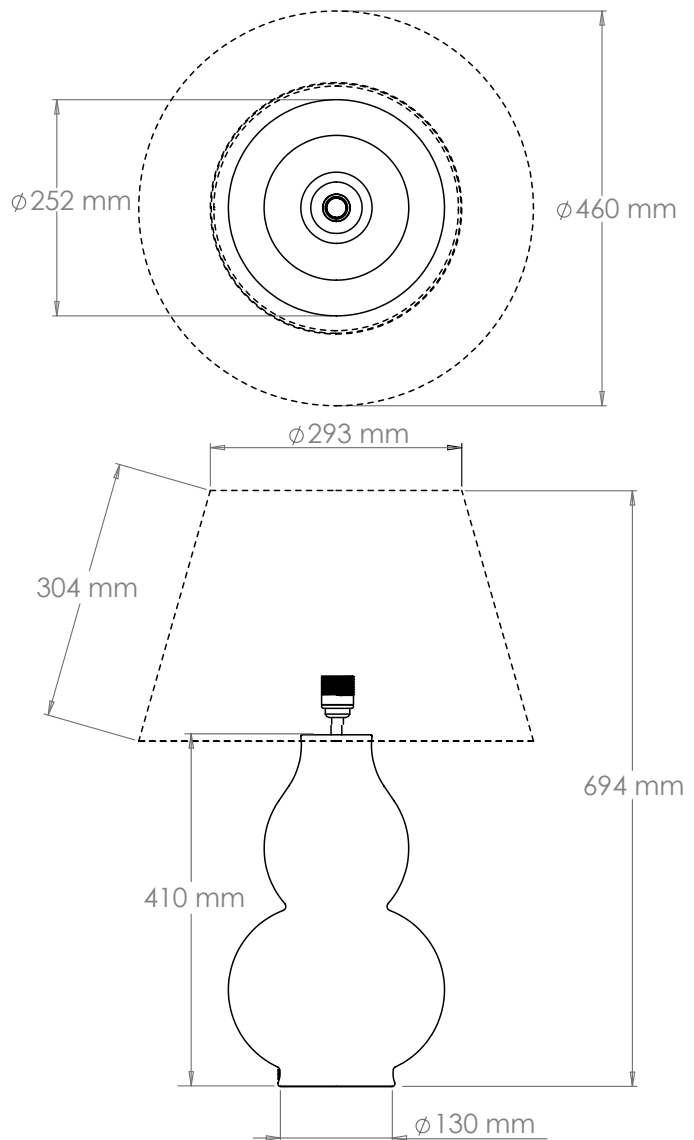

Please Note:- These notes are for guidance only. Vaughan accepts no responsibility for any installation using the above notes. The final decision on installation remains with the installer.