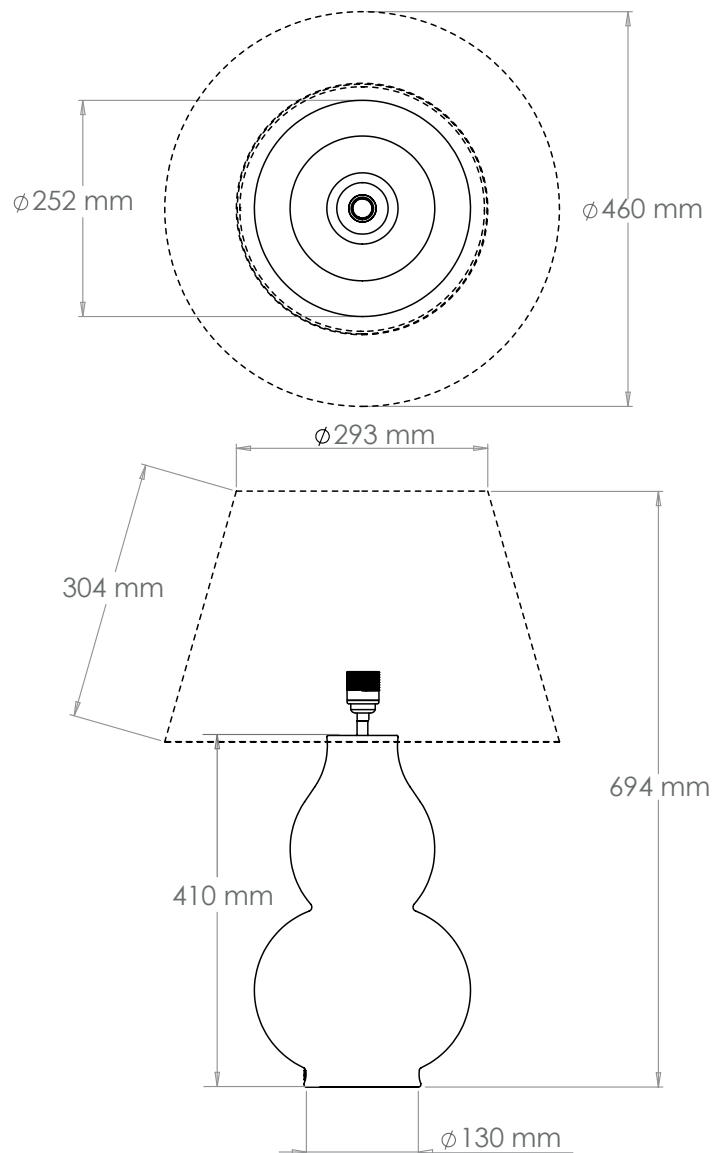

Further Information

Glazed Ceramic, also available in Duck Egg (TC0123), Dusky Rose (TC0127), Teal (TC0128), Mustard (TC0129), and Aegean (TC0130).