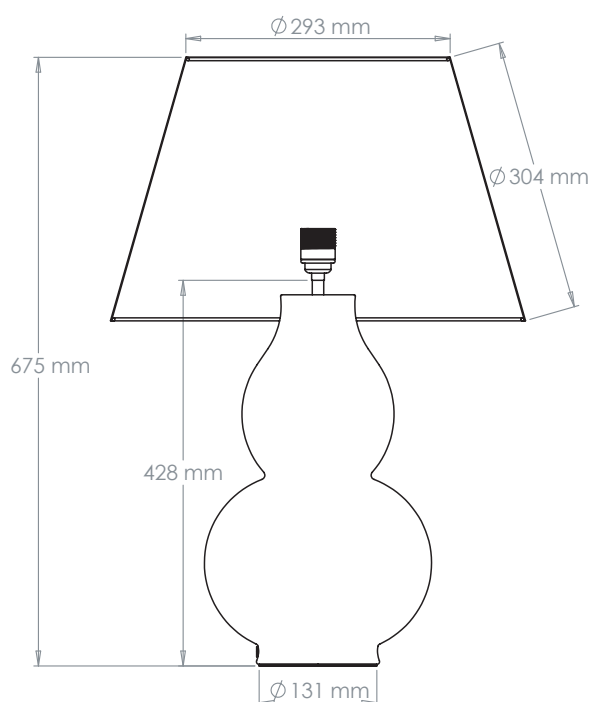

Please Note:- These notes are for guidance only. Vaughan accepts no responsibility for any installation using the above notes. The final decision on installation remains with the installer.