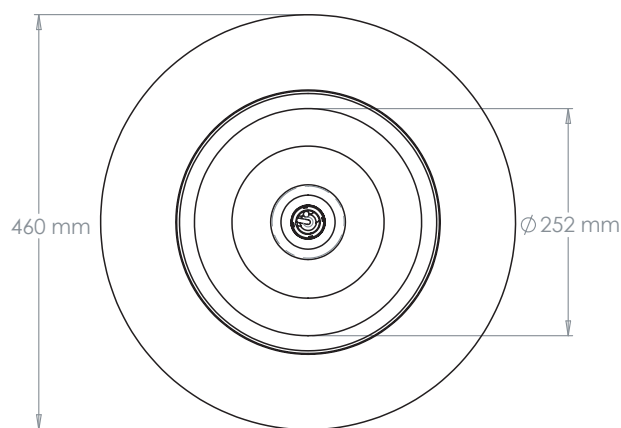

Please Note:- These notes are for guidance only. Vaughan accepts no responsibility for any installation using the above notes. The final decision on installation remains with the installer.