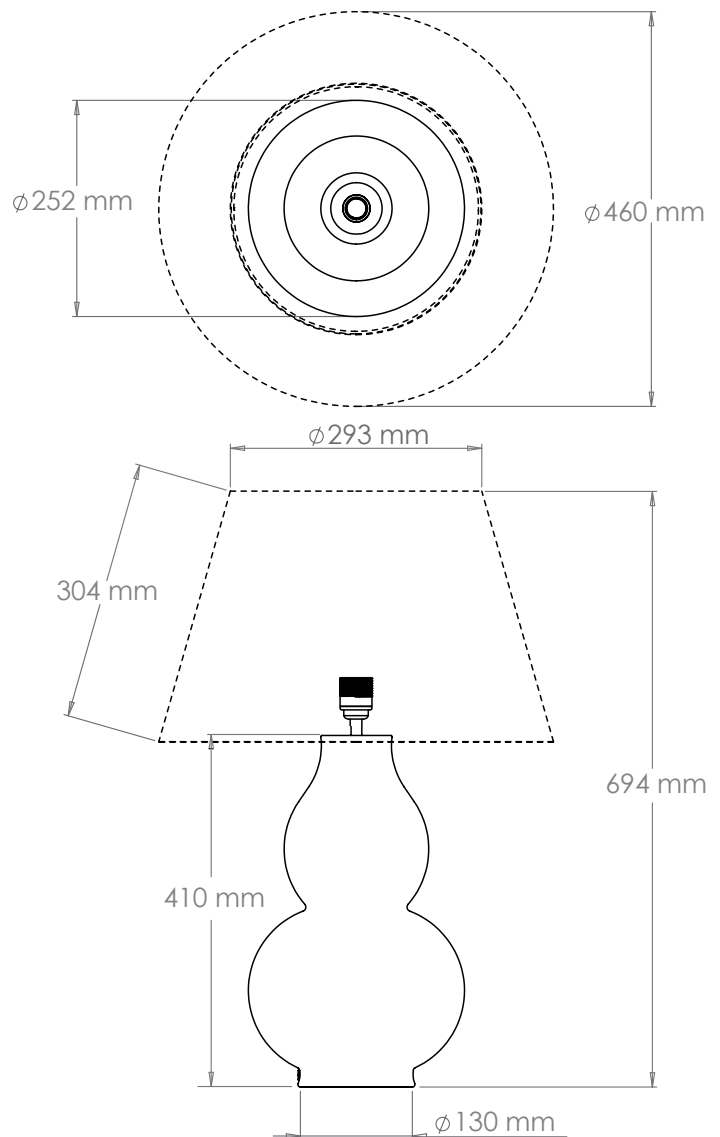

Further Information

Glazed Ceramic, also available in Stone (TC0122), Duck Egg (TC0123), Teal (TC0128), Mustard (TC0129), and Aegean (TC0130).