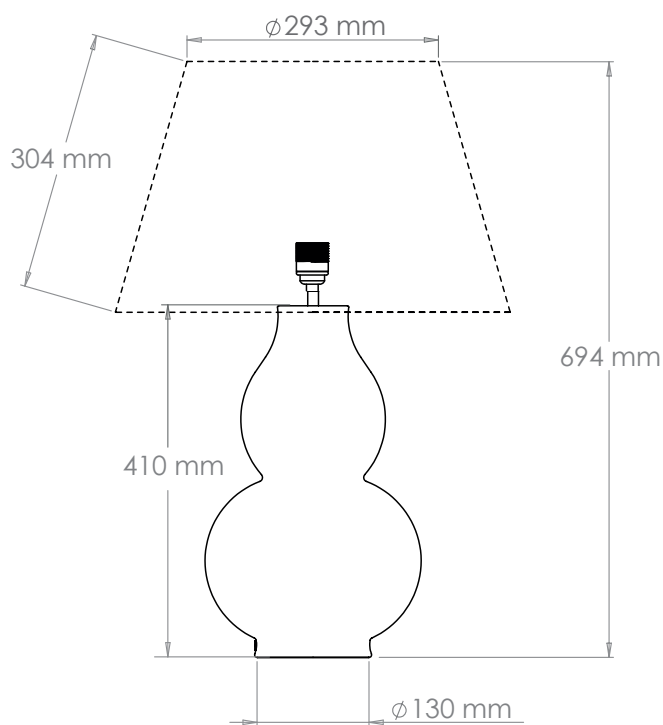

Please Note:- These notes are for guidance only. Vaughan accepts no responsibility for any installation using the above notes. The final decision on installation remains with the installer.