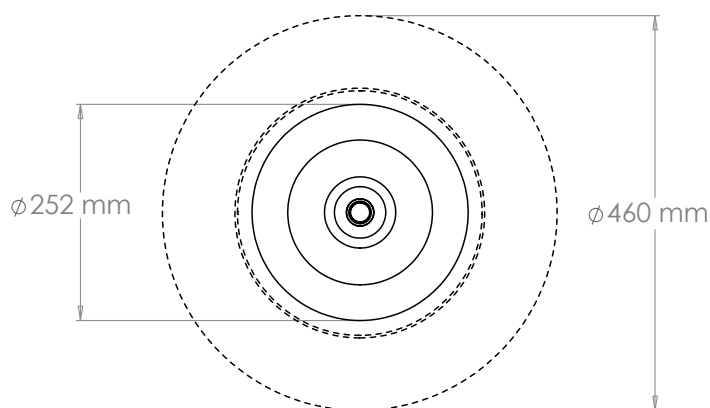

Please Note:- These notes are for guidance only. Vaughan accepts no responsibility for any installation using the above notes. The final decision on installation remains with the installer.