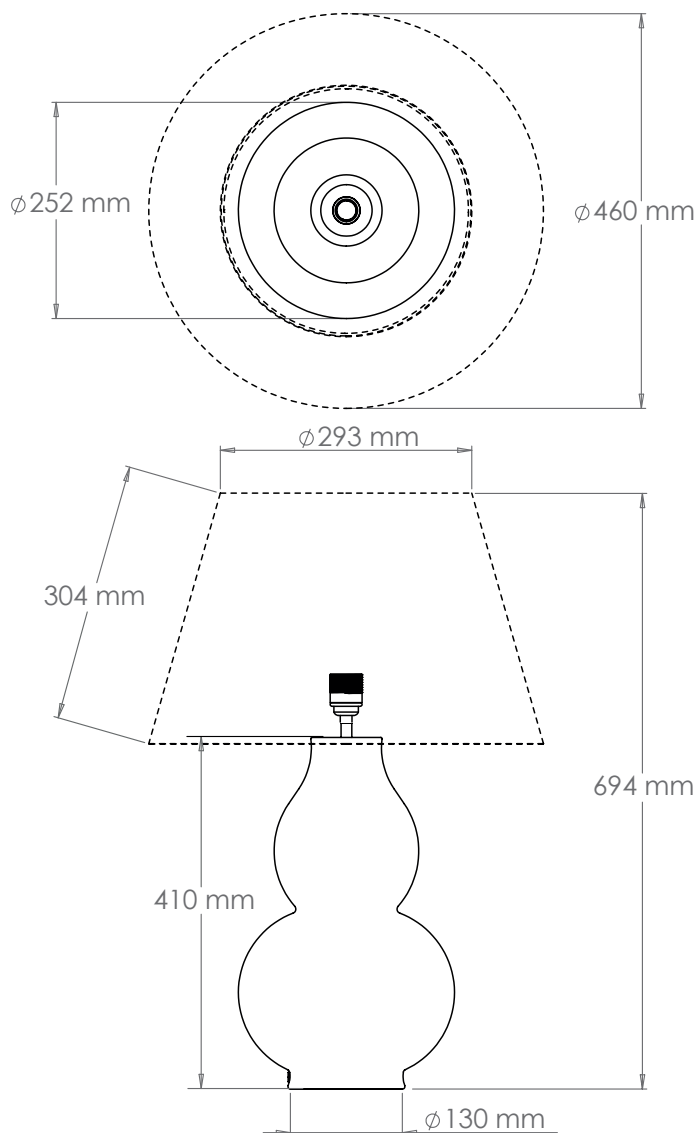

Please Note:- These notes are for guidance only. Vaughan accepts no responsibility for any installation using the above notes. The final decision on installation remains with the installer.