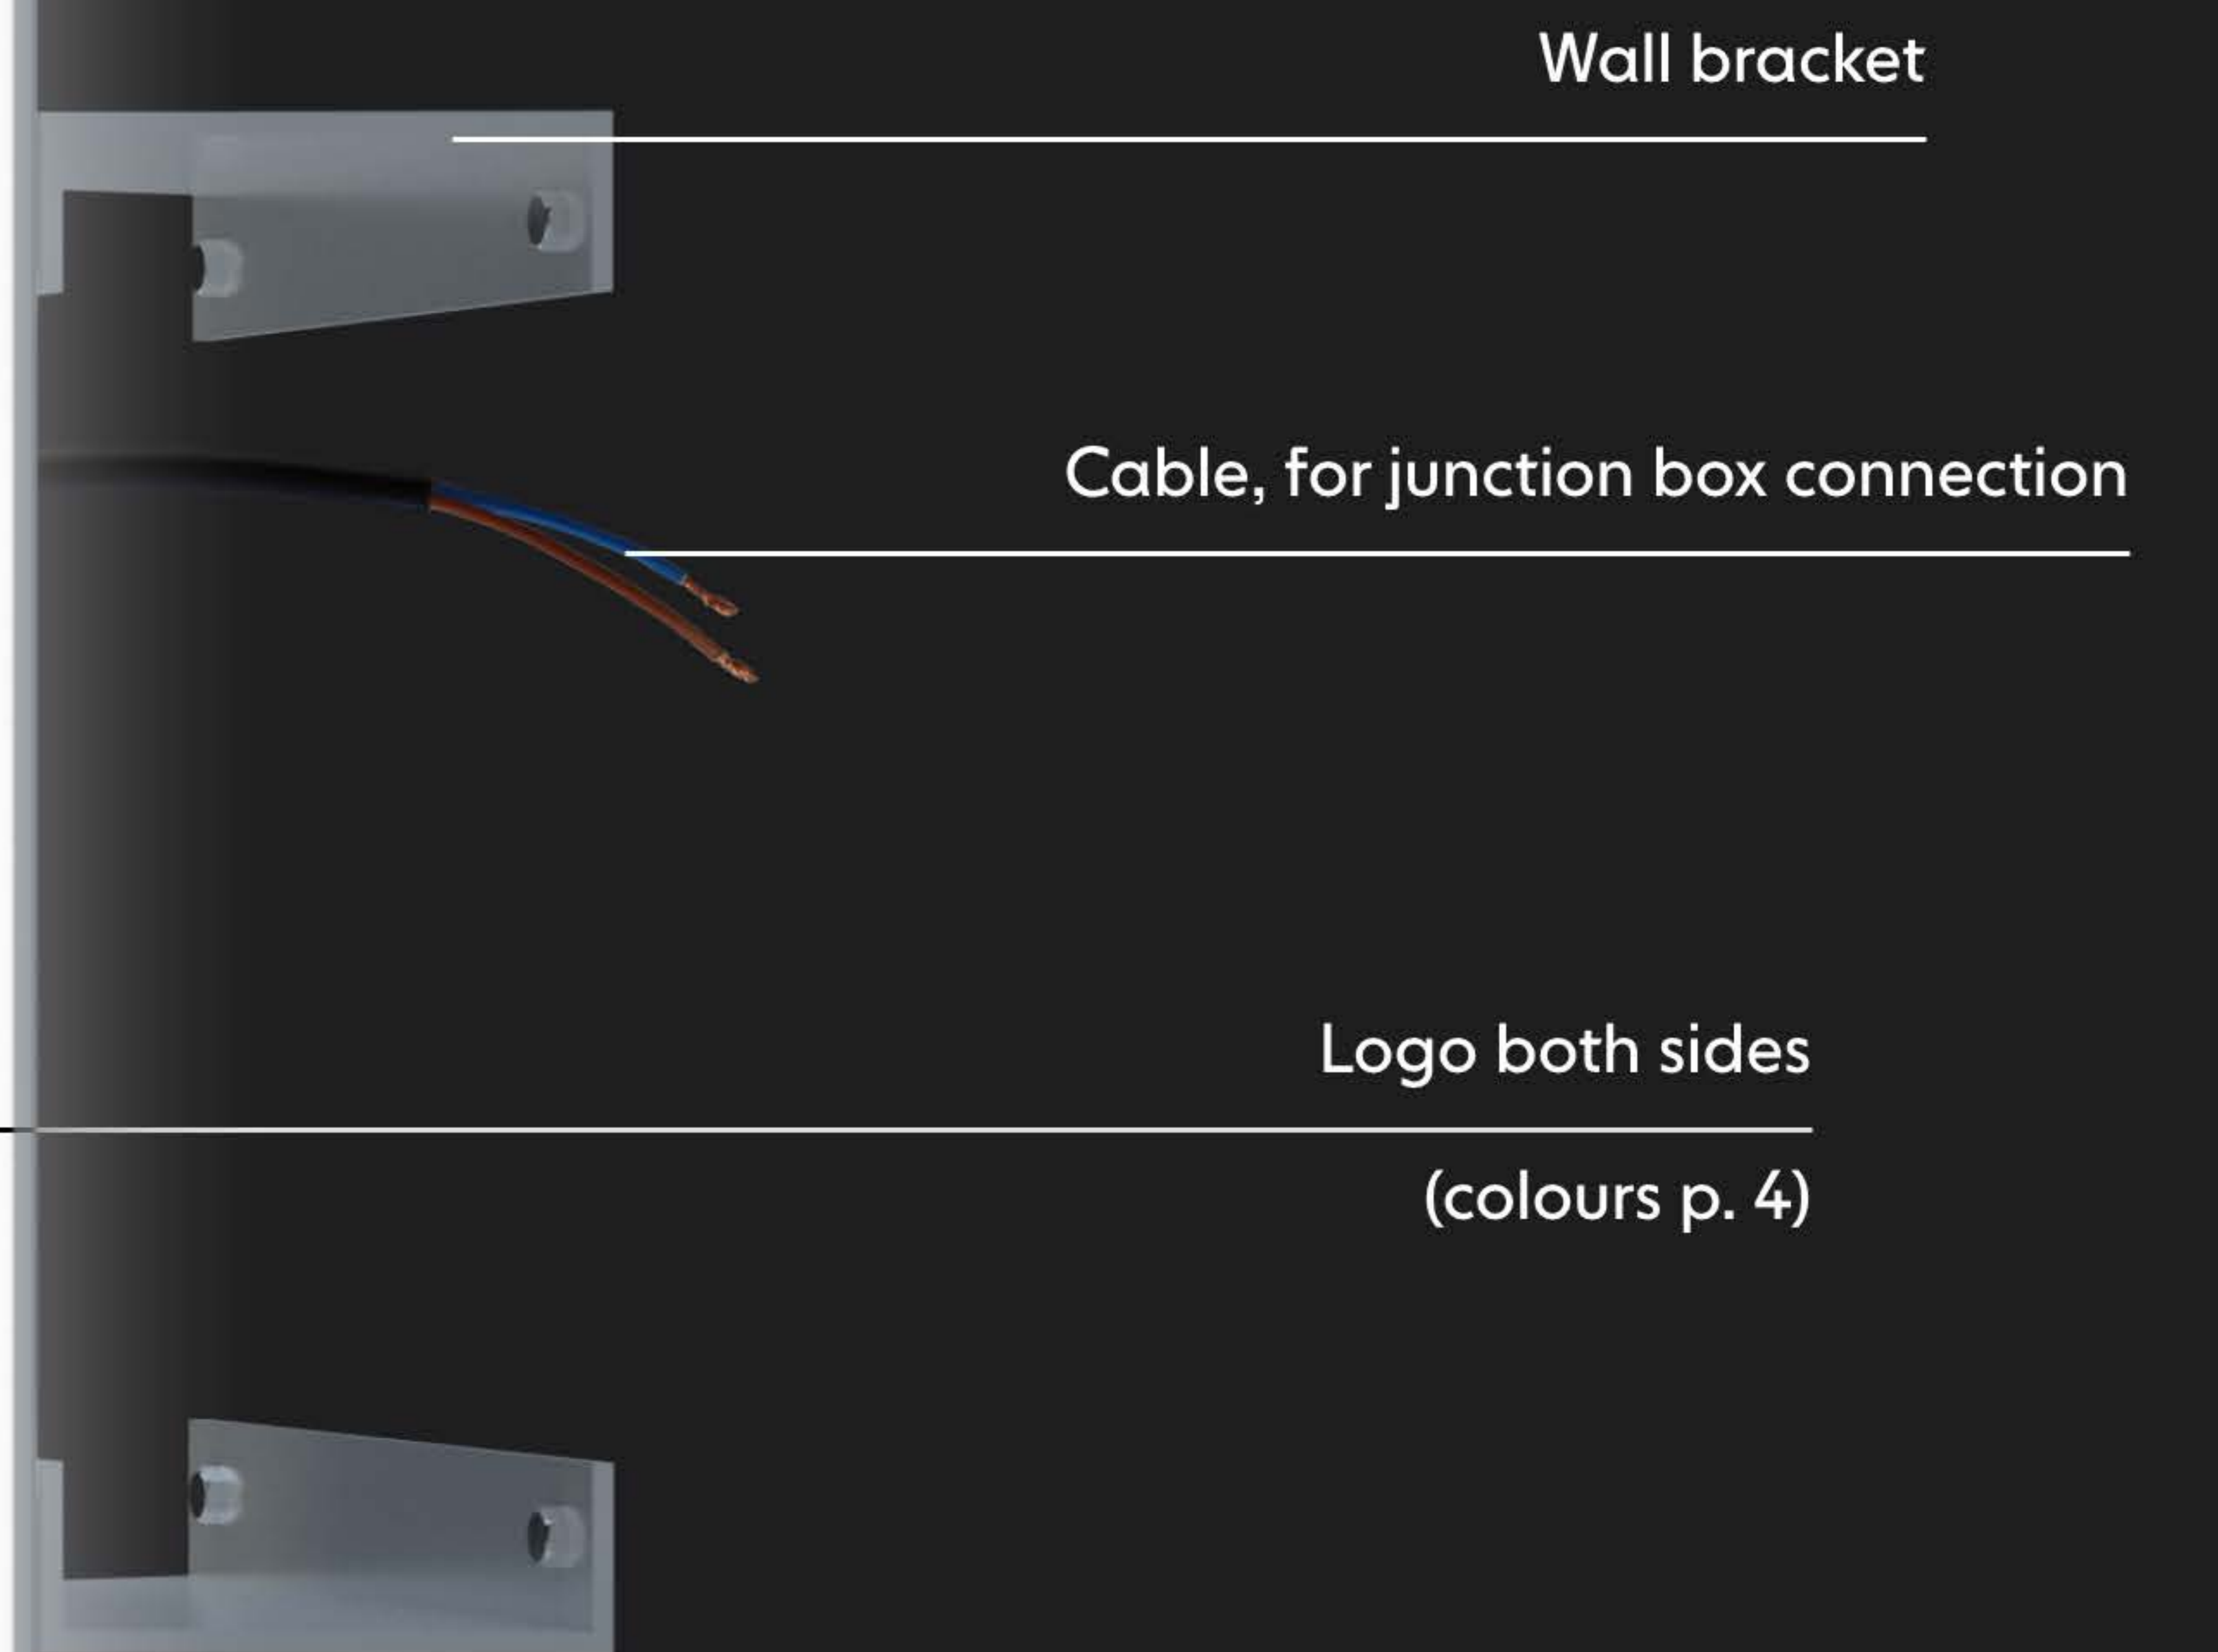

Bottom (default)

Cable

Side

Outdoor (Junction box connection)

Bottom (default)

Custom

Lightbox: Projecting

- Indoor / Outdoor
- Plug & play
- Wall-mounted
- Double-sided logo

Styles:

Classic

Modern

Integrated power supply
(L3, p. 9)

Case
(composite aluminum p. 6)

Electrical

	Switch	Dimmable	Cable Length	Output voltage
L3 LED Standard integrated	Optional: On/off switch or remote control	Non-dimmable	Total 3m	12V