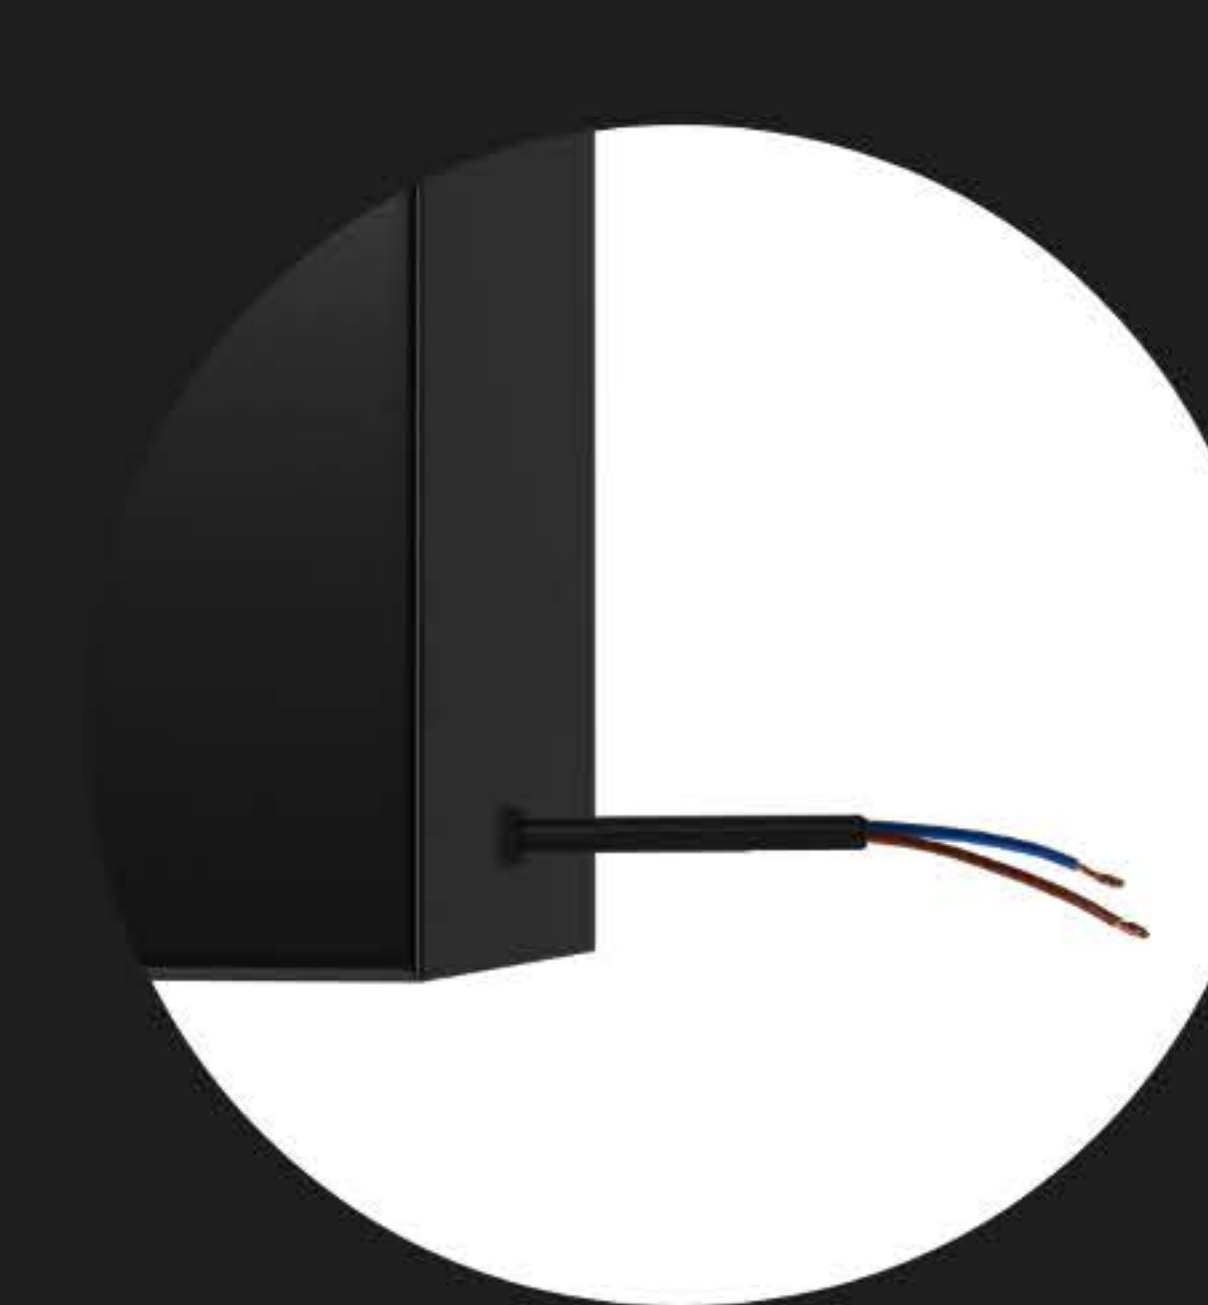

90 degrees

Metal case with illuminated logo

- ✓ Indoor / Outdoor
- ✓ Plug & play
- ✓ Wall-mounted
- ✓ Default double-sided

€€€

See p. 8

Lightbox styles

Classic Lightbox

Modern Lightbox

Bottom (default)

Cable

Side

Outdoor (Junction box connection)

Bottom (default)

Custom

Lightbox: Projecting

- Indoor / Outdoor
- Plug & play
- Wall-mounted
- Double-sided logo

Styles:

Classic

Modern

Integrated power supply
(L3, p. 9)

Case
(composite aluminum p. 6)

Electrical

	Switch	Dimmable	Cable Length	Output voltage
L3 LED Standard integrated	Optional: On/off switch or remote control	Non-dimmable	Total 3m	12V