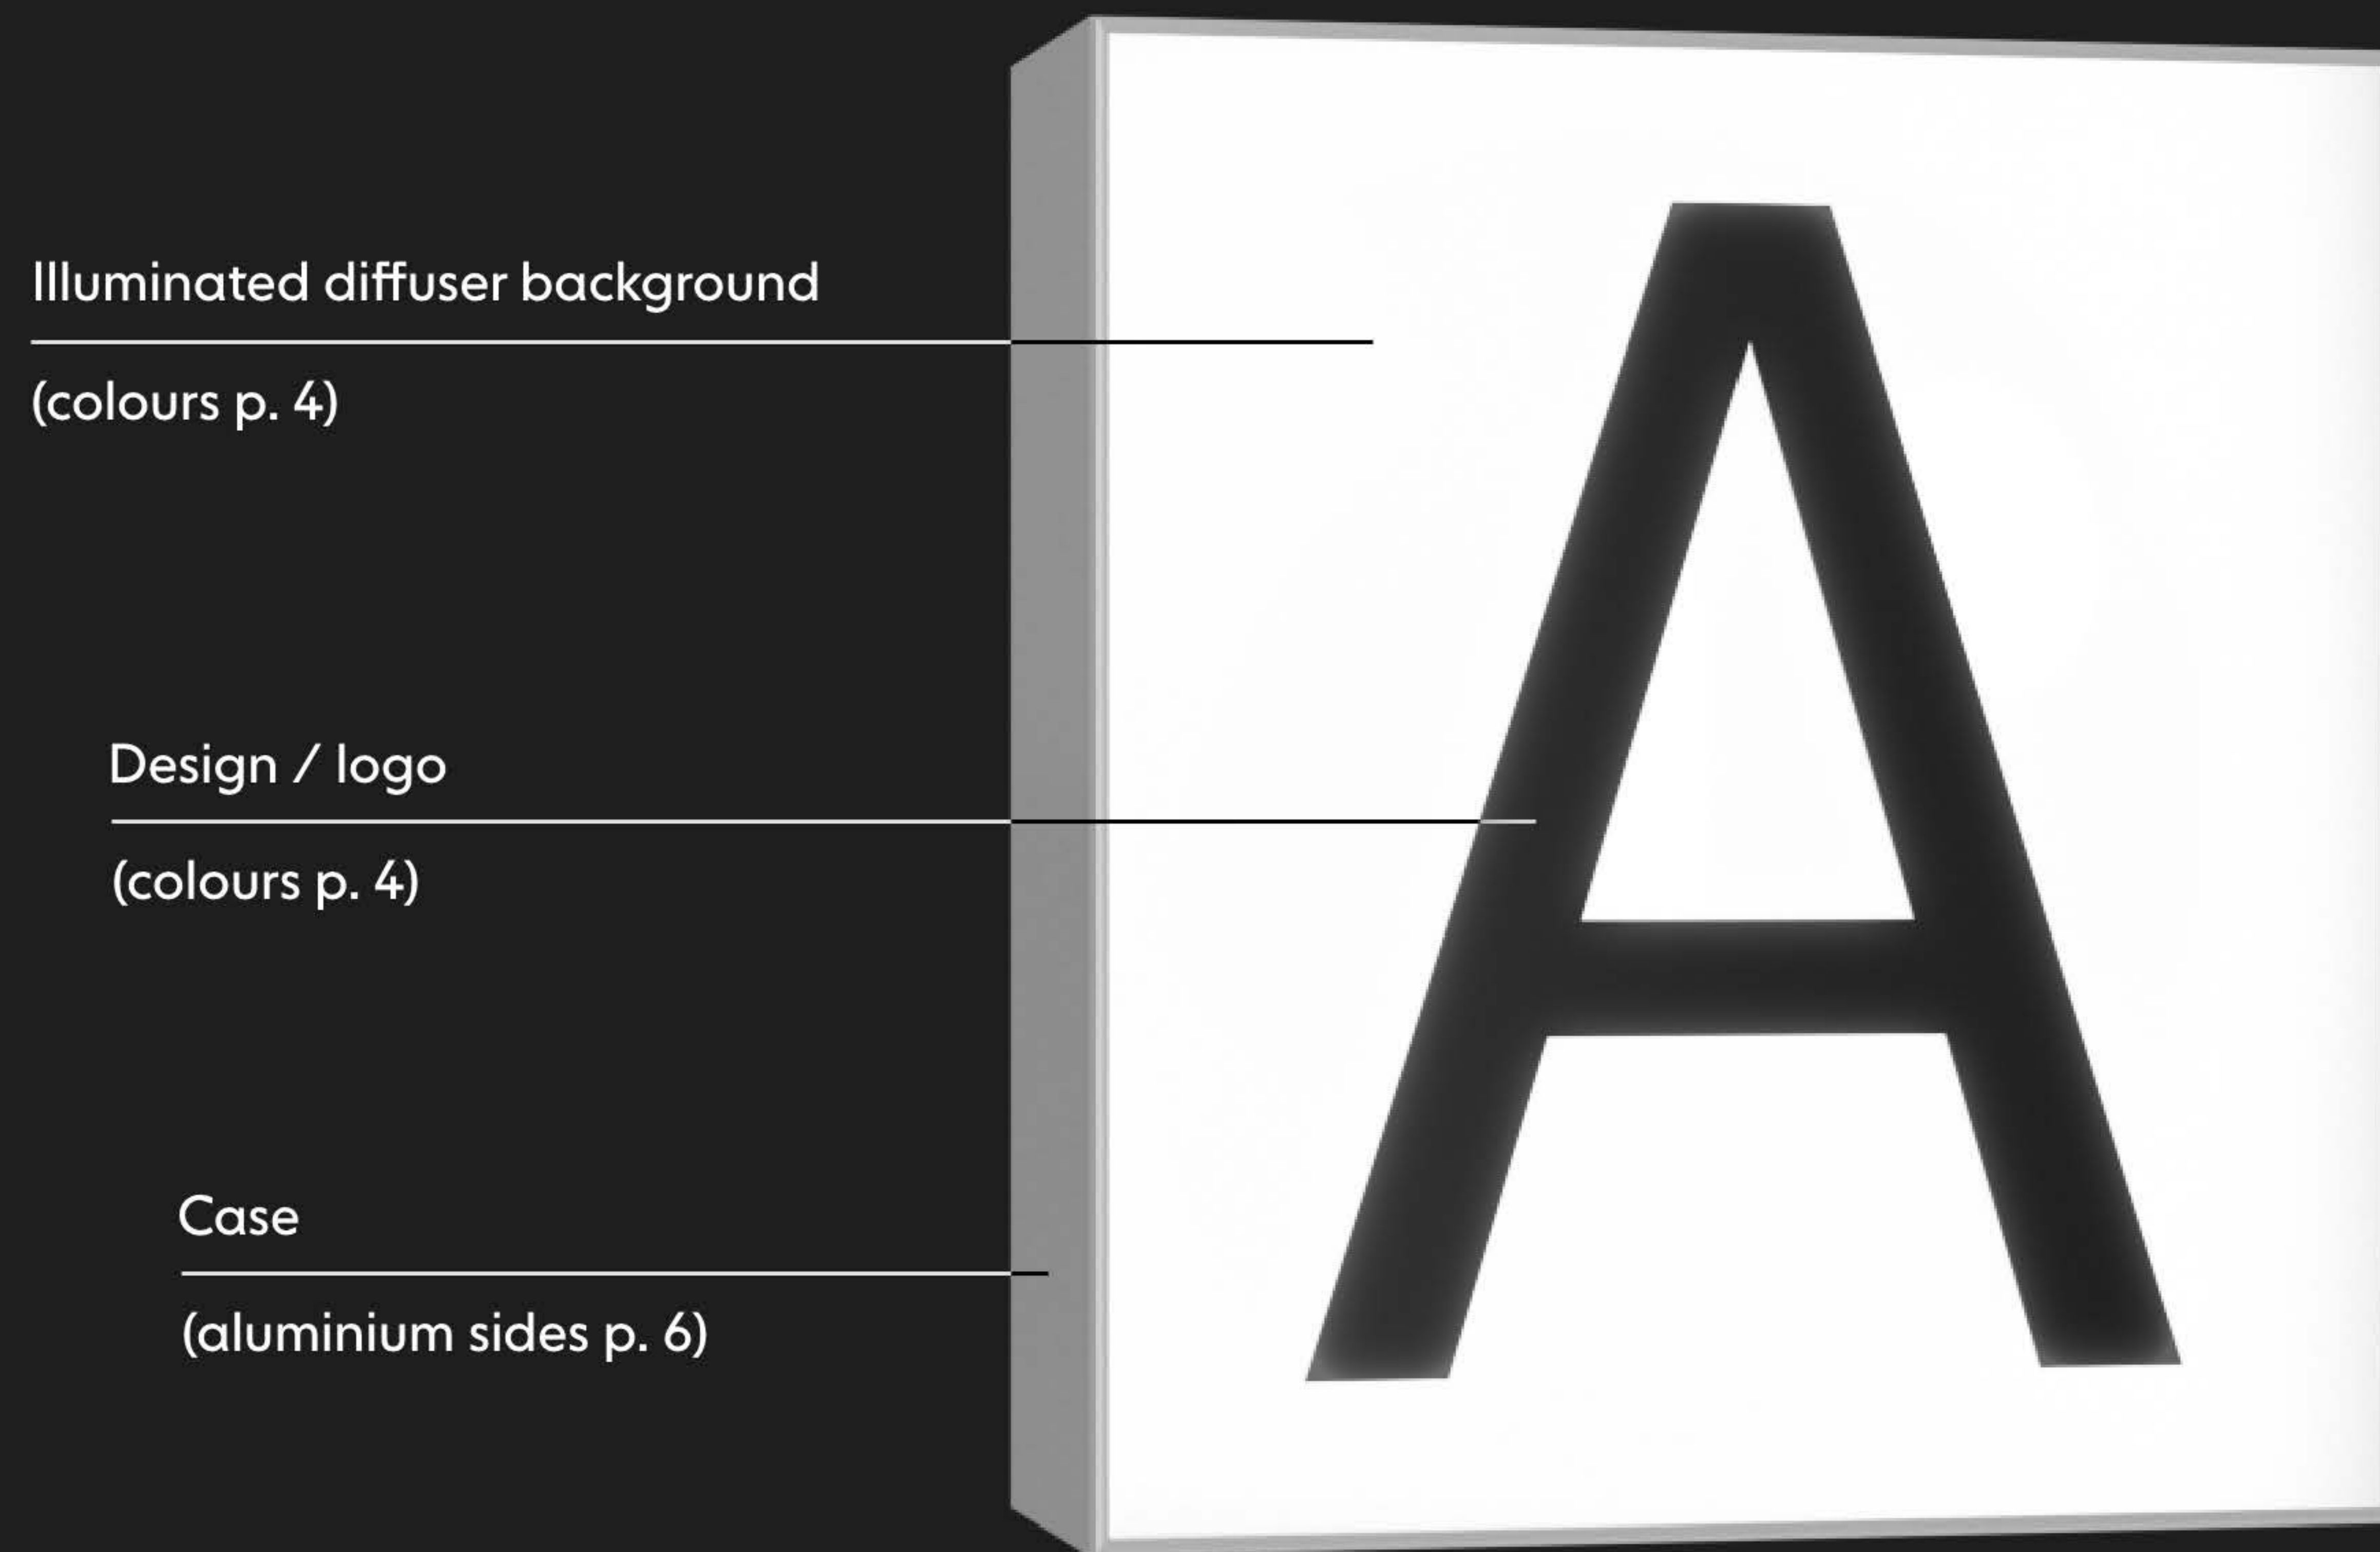

90 degrees

Metal case with illuminated logo

- ✓ Indoor / Outdoor
- ✓ Plug & play
- ✓ Wall-mounted
- ✓ Default double-sided

€€€

See p. 8

Lightbox styles

Classic Lightbox

Modern Lightbox