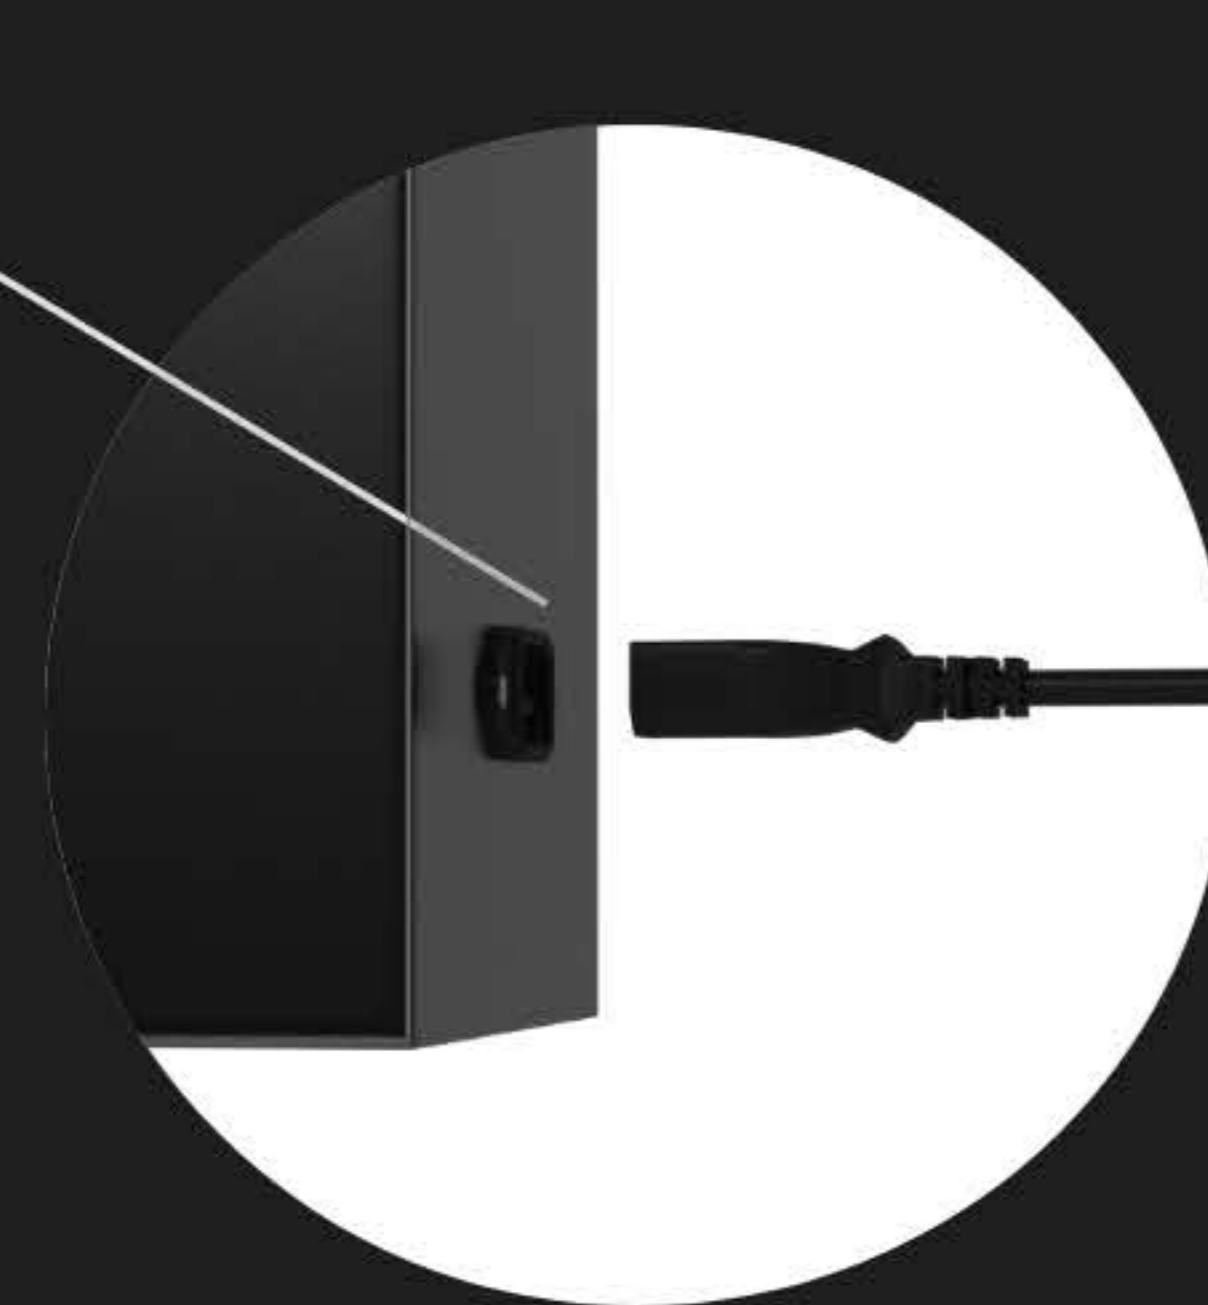

Front-facing

- Indoor / Outdoor
- Plug & play
- Wall-mounted or standing
- Logo on front face as standard (optionally double-sided)

Styles:

Logo

(colours p. 4)

Case

(composite aluminum p. 6)

Integrated power supply

(L3, p. 9)

Plug

(indoor)

Indoor (Plug & play connection)

Bottom (default)

Side

Outdoor (Junction box connection)

Bottom (default)

Custom