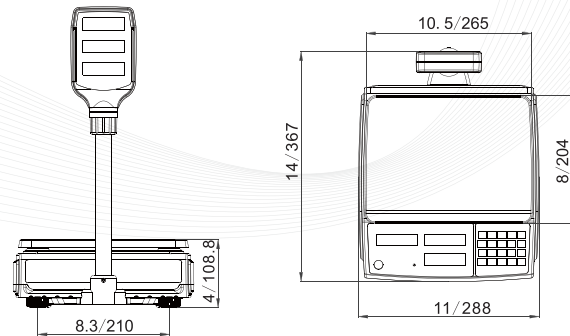

```

=====
weight unit price total
(lb) ($/lb) ($)
-----
0.30 1.99 0.60
-----
Sum($)
```

Label
Format

THANK YOU
Weight: 0.166lb
Unit price:(\$/lb) Total(\$)
55.66 9.24

Dimensions(inch/mm)

TVP-B

TVP-P