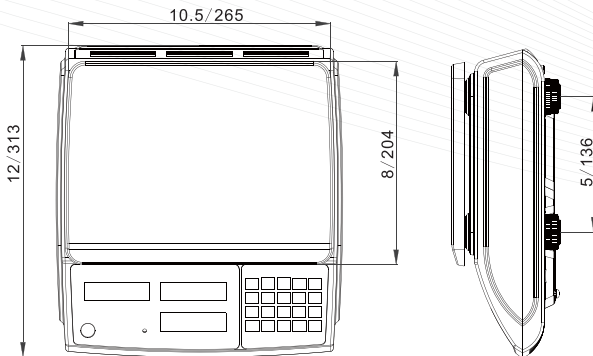

TVP-B

TVP-P

General Specifications

- | | |
|------------------|--|
| • Display | 15mm digit LCD display, with white LED backlight |
| • Capacities | 12lb ~ 60lb (6kg ~ 30kg) (160oz ~ 960oz) |
| • Platter size | 8 x 10.5inch (204 x 265mm) |
| • Keyboard | 20keys (Membrane keyboard) |
| • Housing | ABS plastic |
| • Max. Divisions | 6,000e |
| • ADC update | ≤ 1/10 second |
| • Operate Temp | 14°F ~ 104°F (-10°C ~ +40°C) |
| • Power | AC adapter (12V/500mA), built-in rechargeable battery (6V/3.2Ah) |

TVP-B, TVP-P Price Computing Scales

Model Name	Capacity	Readability	Division	Approx. weight
TVP-12B	12lb / 6kg / 160oz	0.002lb / 0.001kg / 0.05oz	6,000e	9lb (4.1kg)
TVP-30B	30lb / 12kg / 480oz	0.005lb / 0.002kg / 0.1oz	6,000e	9lb (4.1kg)
TVP-60B	60lb / 30kg / 960oz	0.01lb / 0.005kg / 0.2oz	6,000e	9lb (4.1kg)
TVP-12P	12lb / 6kg / 160oz	0.002lb / 0.001kg / 0.05oz	6,000e	9.9lb (4.5kg)
TVP-30P	30lb / 12kg / 480oz	0.005lb / 0.002kg / 0.1oz	6,000e	9.9lb (4.5kg)
TVP-60P	60lb / 30kg / 960oz	0.01lb / 0.005kg / 0.2oz	6,000e	9.9lb (4.5kg)

Options

DEP-50 Printer

DLP-50 Printer

Produce Platter

Print Formats

Receipt
Format

```

=====
weight unit price total
(lb) ($/lb) ($)
-----
0.30 1.99 0.60
-----
Sum($)
```

```

=====
weight unit price total
(lb) ($/lb) ($)
-----
0.30 1.99 0.60
-----
Sum($)
```

Label
Format

THANK YOU
Weight: 0.166lb
Unit price:(\$/lb) Total(\$)
55.66 9.24

Dimensions(inch/mm)

TVP-B

TVP-P