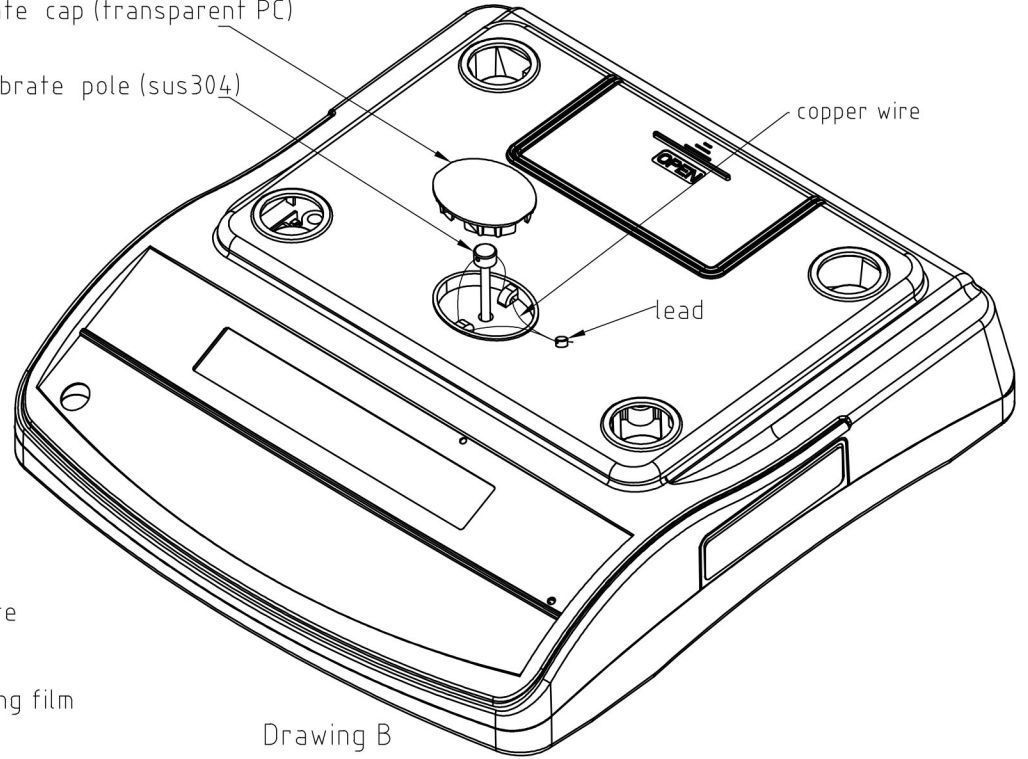

Drawing A

ABS slice
sealing film

calibrate cap (transparent PC)
calibrate pole (sus304)

Drawing B

copper wire

lead

			VisionTechShop		
		2020.03.13			