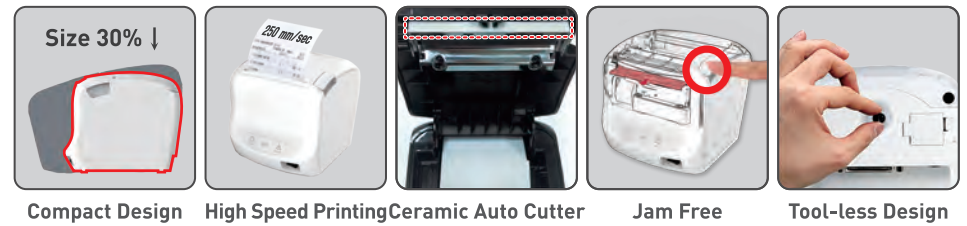

INTERFACE VIEW

USB + RS-232(9Pin) + RJ45

USB + RS-232(25Pin)

USB + Wi-Fi

USB + RS-232(RJ45) + Ethernet(3-Combo)

KEY FEATURE

OPTION

www.VisionTechShop.com