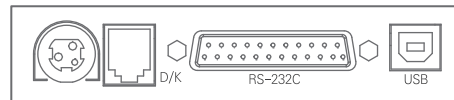

USB + RS-232(25Pin)