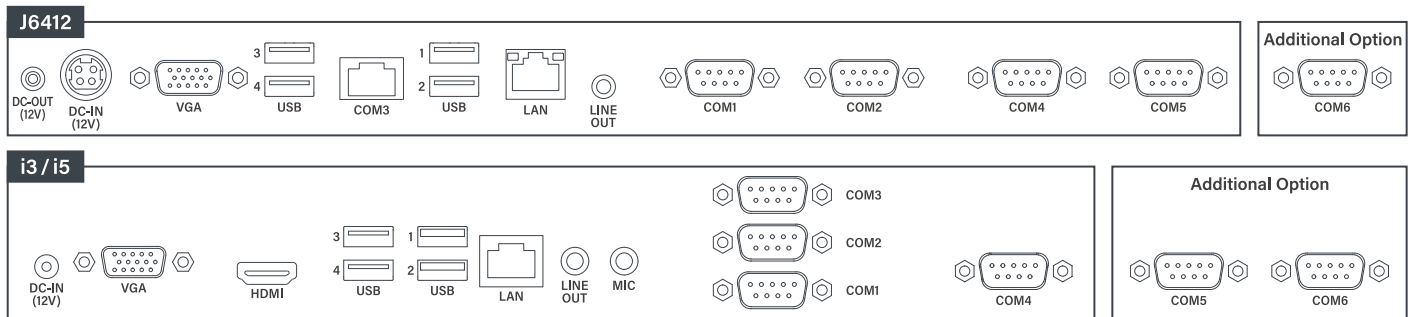

# Style added on Performance ASTRA KIOSK

- Introducing game changing CPU, Elkhart Lake J6412
- Market's Proven Core i series CPU (Core i3-1115G4 & Core i5-1135G7)
- Easy access to Ethernet Port
- Available to max. 6 Serial Ports
- Minimal Design suitable for ALL Shops & ALL Installation Types

## Available Options

## Interface Layout

## Specification

Model	ASTRA263		ASTRA363	ASTRA563
Display	LCD	21.5inch (1920*1080/FHD)		
	Touch	10 Points support(PCAP)		
System	CPU	Intel Celeron J6412 (Quad Core up to 2.6GHz)	Intel Core i3-1115G4 (Dual Core up to 4.1GHz)	Intel Core i5-1135G7 (Dual Core up to 4.2GHz)
	Storage	SSD 64GB (up to 256GB)		
	Memory	SODIMM DDR IV 4GB (up to 32GB)		
	OS	Windows10 IoT, Windows11 IoT		
	Audio	2 x 5.0W Speaker		
	Printer	3 inch thermal printer with auto-cutter		
	Power	Input AC 100~240V/50~60Hz		
I/O	Serial	5 Ports (additional option 1 port available)	4 Ports (additional option 2 ports available)	
	USB	4 Ports		
	Ethernet	IEEE 802.3 10/100/1000 Ethernet		
	External Display	1 Port		
General	Dimension(mm) (WxDxH)	System : 334 x 275 x 776mm System with Stand : 400 x 380 x 1571mm		
	Weight(Kg)	System : 15.5kg		
Option	Barcode Scanner	2D		
	Wi-Fi	IEEE 802.11 b/g/n		
	Stand	Dimension & Weight	400 x 380 x 803mm / 18.8kg	
	EFT bracket	External Front Bracket/ External Side Bracket (for payment terminal)		