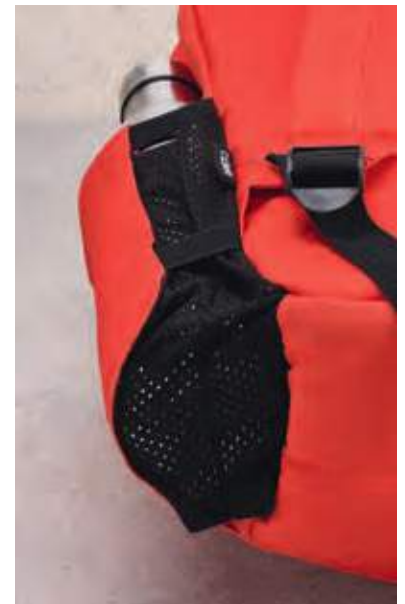

Tallin Backpack

ABK025

Navigate your day with ease using our ripstop-finished 600D rPET 23L backpack. It includes a dedicated back compartment for a 15.6" laptop and a spacious central compartment. The sturdy top handle offers convenient carrying options.

↗ 30 x 48 x 15 cm
∅ TRS - 200 x 200 mm (max.)