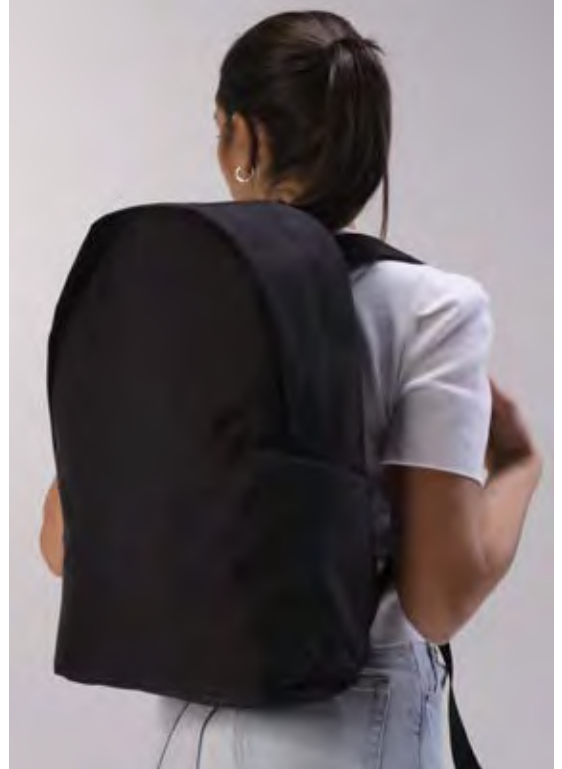

23L

Tallin Backpack

ABK025

Navigate your day with ease using our ripstop-finished 600D rPET 23L backpack. It includes a dedicated back compartment for a 15.6" laptop and a spacious central compartment. The sturdy top handle offers convenient carrying options.

↗ 30 x 48 x 15 cm
∅ TRS - 200 x 200 mm (max.)

U. / €	1	25	100	250	500
Plain	20.92	20.44	19.98	19.5	19.02
TRS	82.92	26.06	22.08	21.24	20.32