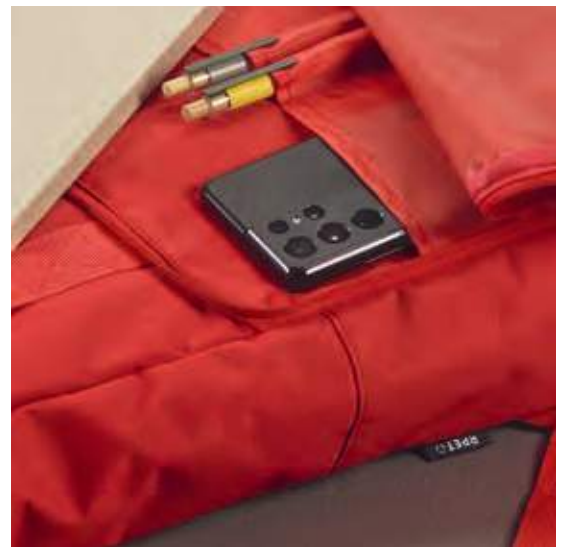

20L

Warsaw Backpack

ABK026

Experience urban functionality with our recycled 20L backpack. Crafted from 600D rPET, it boasts a front pocket and convenient roll-top closure with a buckle. With a back padded panel, it offers comfort and efficient storage for your essentials.

↗ 30 x 48 x 15 cm

∅ TRS - 200 x 200 mm (max.)

U. / €	1	25	100	250	500
Plain	24.2	23.66	23.1	22.56	22
TRS	86.2	29.28	25.2	24.3	23.3