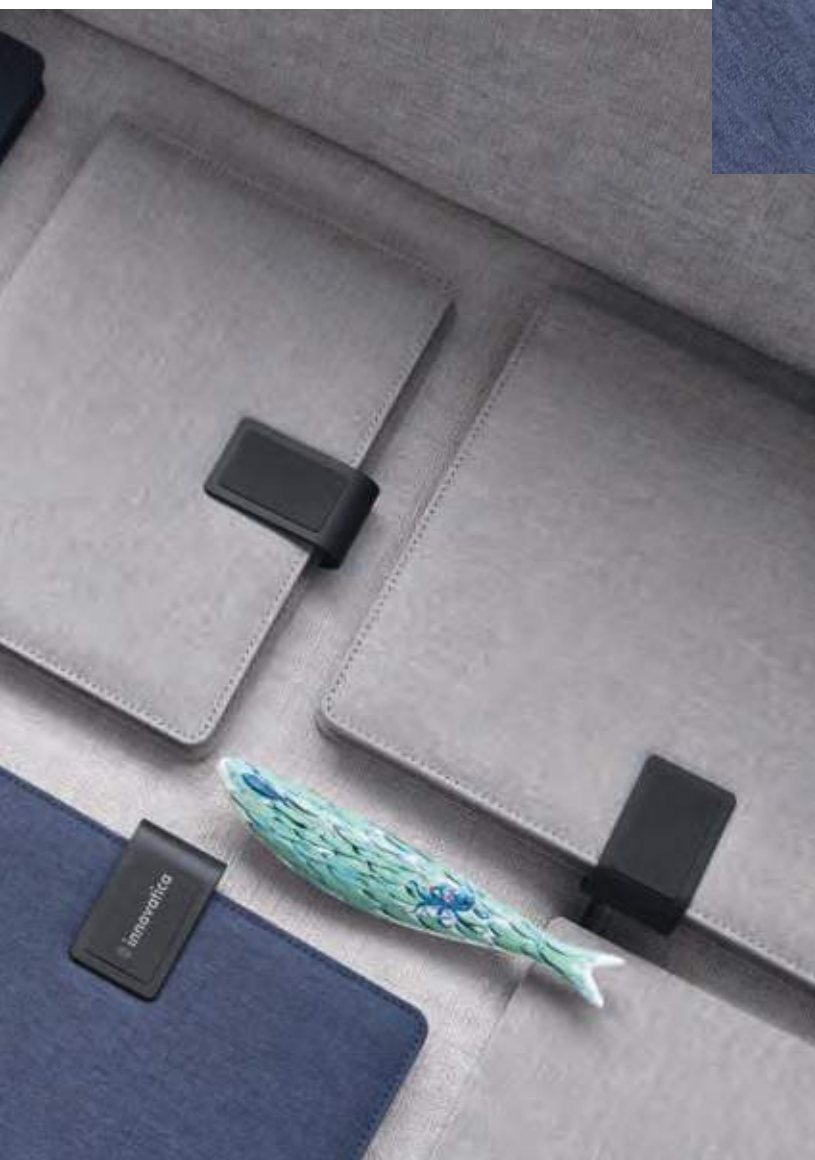

▮ 18,3 x 25,2 cm
 ⌀ LSR - 40 x 25 mm (max.)

U. / €	1	25	50	100	250
Plain	16.61	16.23	15.87	15.48	15.1
LSR	58.61	19.33	17.99	16.94	16.06

Melville Notebook

ANT016

Secure your ideas with our lockable A5 300D rPET notebook cover. It features a removable notebook with 192 FSC pages of 70 gsm plain ivory paper. It includes two interior pockets so you can organize yourself. Elevate your writing experience responsibly.