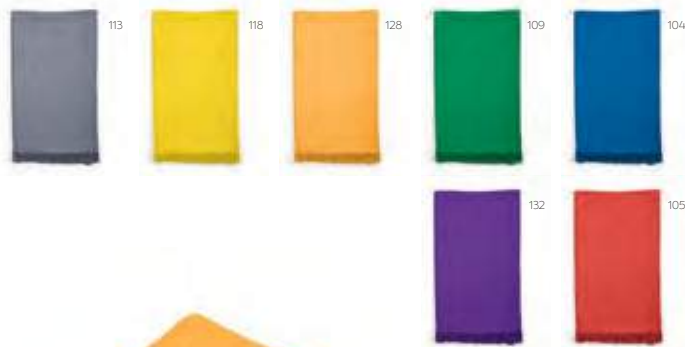

Cellini Towel

ATW008

Get cosy sustainably with our recycled cotton (60% recycled cotton and 40% cotton) beach towel. Weighing 250gsm, it features 3cm fringes. Measuring 80x180 cm, it even comes with a convenient cotton hanger. Packed eco-consciously in a biodegradable polybag. Made in Portugal.

↗ 80 x 180 cm
⌀ TRS - 300 x 300 mm (max.)

U. / €	1	25	50	100	500
Plain	26.4	25.8	25.2	24.6	24
TRS	88.4	31.44	28.12	26.74	25.32