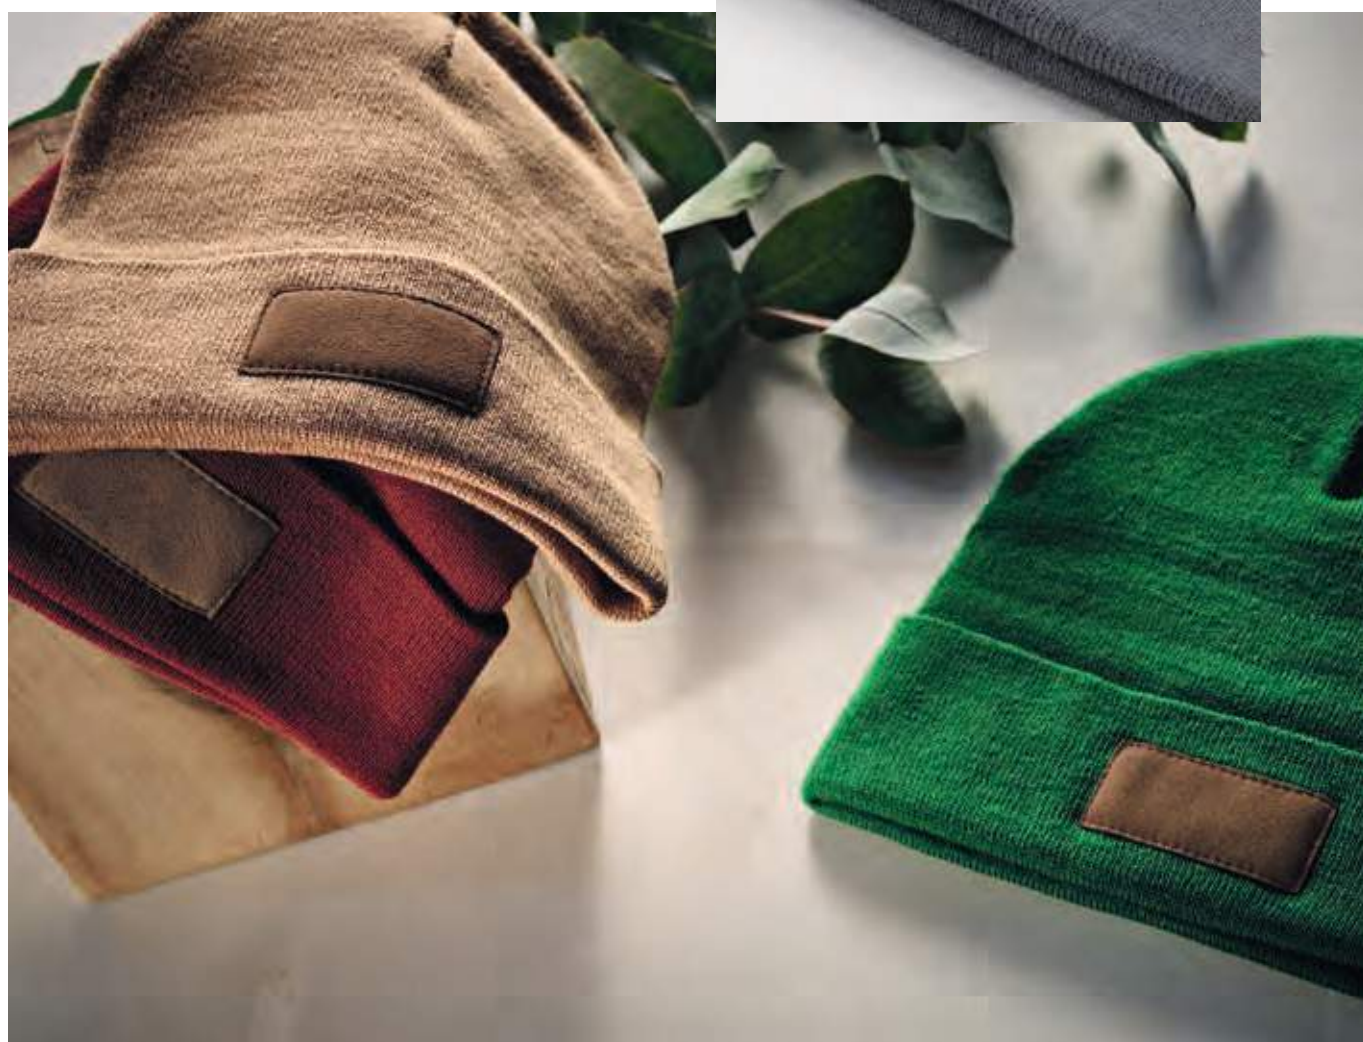

U. / €	1	50	100	250	1000
Plain	10.46	10.22	9.98	9.74	9.5
LSR	56.46	12.46	11.48	10.78	10.26