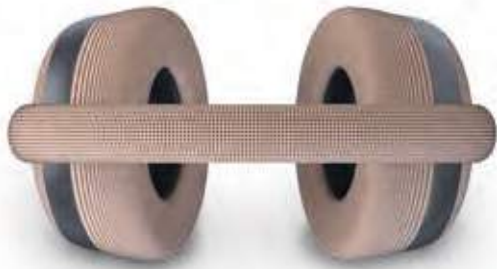

167

149

114

115

500

20h

Bell Headphones

AHD009

ANC headphones made with sustainability: rABS and recycled metals. Comfortable ear pads echo the theme. Up to 20h autonomy thanks to the 500mAh battery and USB-C convenience complete the harmony of design and function.

∅ 17,5 x 20,5 x 4,2 cm

∅ TRS - 40 x 40 mm (max.)

U. / €	1	10	25	50	250
Plain	88	86	84	82	80
TRS	146	93.96	88.42	84.84	81.3