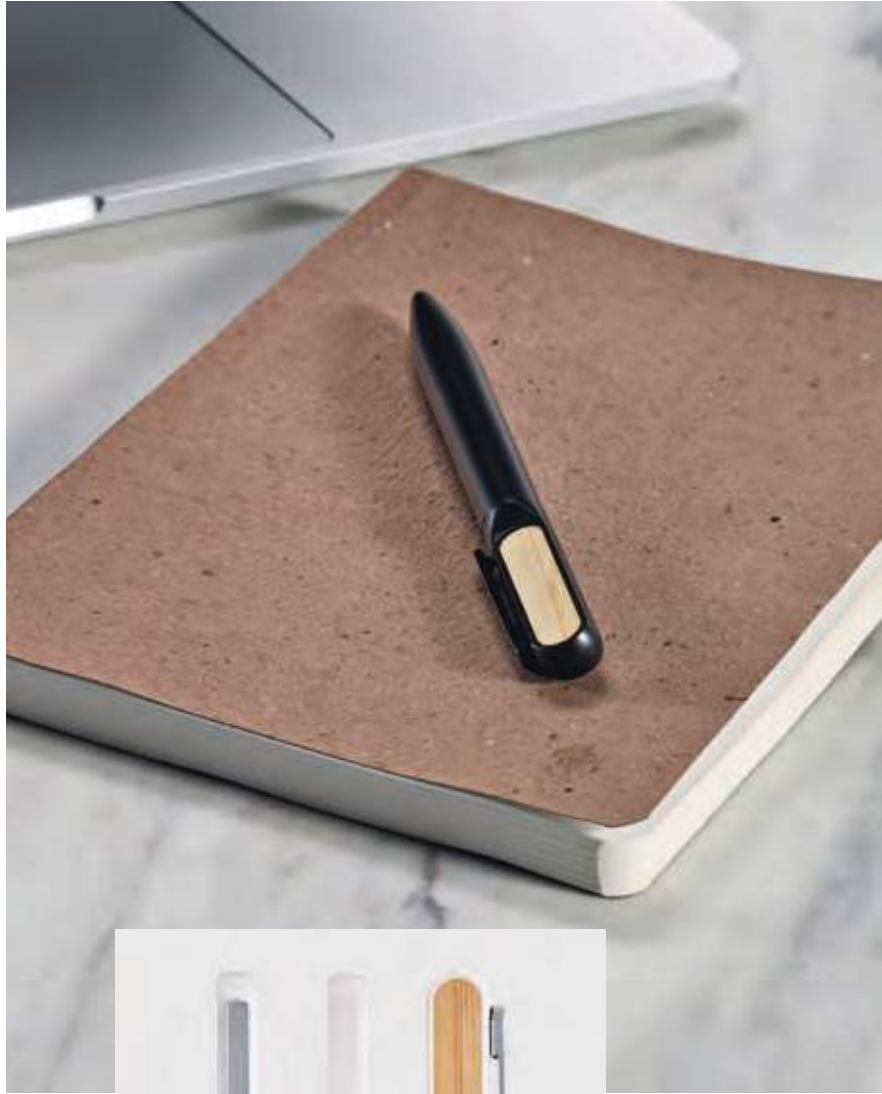

Plato Pen

APN013

A symphony of sustainability and style, our pen features a recycled aluminium body and a rABS with bamboo top. The rotation system releases 1 Km of Dokumental® blue ink, all elegantly presented in an individual bamboo box.

↗ ø1,2 x 14 cm

∅ LSR - 7 x 40 mm (max.)

U. / €	1	50	100	250	1000
Plain	13.2	12.9	12.6	12.3	12
LSR	55.2	14.92	14.06	13.24	12.7