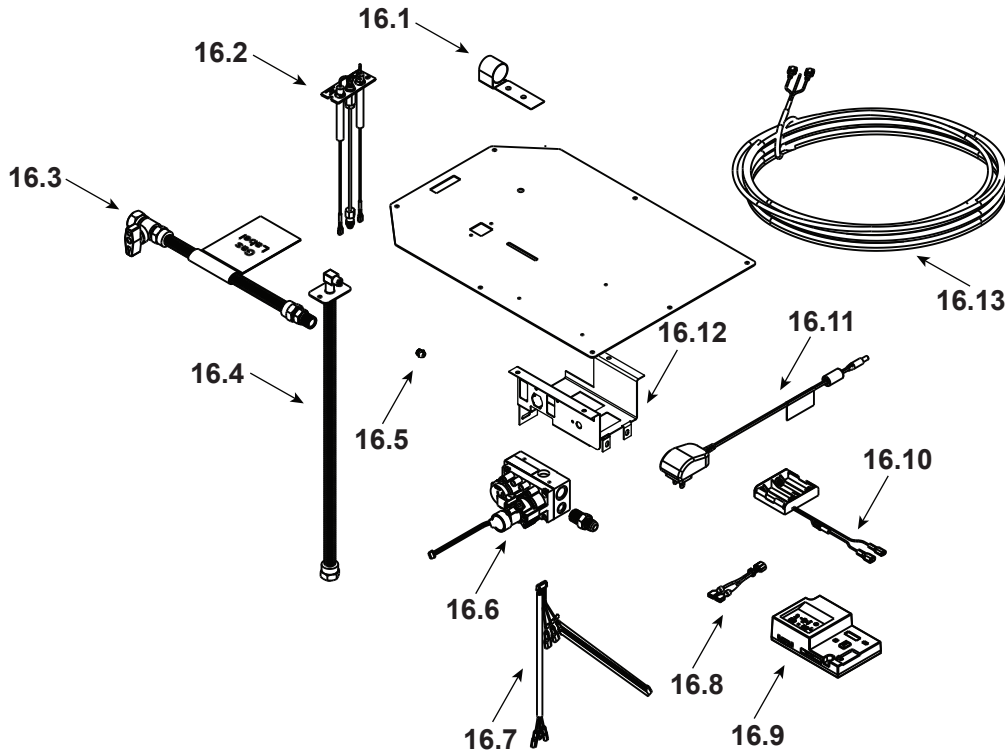

#16 Valve Assembly

IMPORTANT: THIS IS DATED INFORMATION. Parts must be ordered from a dealer or distributor. **Hearth and Home Technologies does not sell directly to consumers.** Provide model number and serial number when requesting service parts from your dealer or distributor.

Stocked at Depot

ITEM	DESCRIPTION	COMMENTS	PART NUMBER	
16.1	Shutter Bracket Assembly		2118-121	Y
16.2	Pilot Assembly NG		2478-012	Y
	Pilot Assembly Propane	Convert 2478-012 with SRV593-527		
16.3	Flex Ball Valve Assembly		SRV302-320	Y
16.4	Flexible Gas Connector		530-302A	Y
16.5	Orifice NG (#32C)		SRV582-832	Y
	Orifice Propane (#50C)		582-850	Y
16.6	Valve NG		SRV2166-302	Y
	Valve Propane		2166-303	Y
16.7	Harness, IFT 6 Pin Wiring		SRV2326-132	Y
16.8	Jumper Wire		SRV2187-198	Y
16.9	Module, IFT Control		SRV2326-130	Y
16.10	Battery Holder 4AA, IFT		SRV2326-134	Y
16.11	Transformer, 6 Volt Wall		SRV2326-131	Y
16.12	Valve, Bracket		2118-104	
16.13	Thermostat Wire Assembly, Male/Male		SRV2118-170	Y

Additional service part numbers appear on following page.