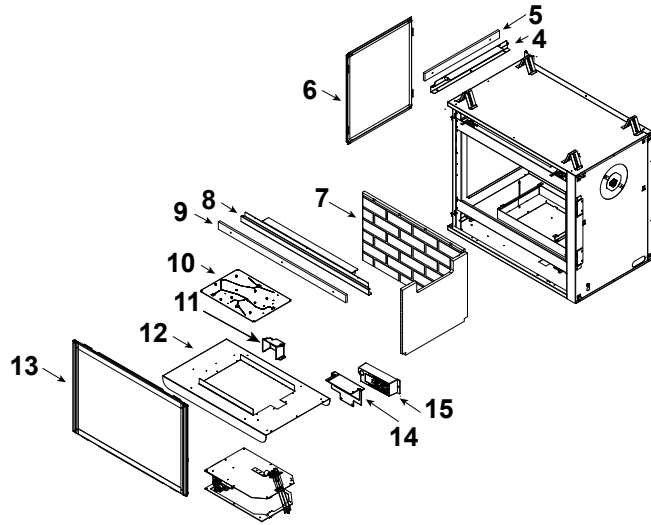

**Log Set Assembly**

**IMPORTANT: THIS IS DATED INFORMATION.** Parts must be ordered from a dealer or distributor. **Hearth and Home Technologies does not sell directly to consumers.** Provide model number and serial number when requesting service parts from your dealer or distributor.

**Stocked  
at Depot**

ITEM	DESCRIPTION	COMMENTS	PART NUMBER	
	Log Set Assembly		LOGS-2129	<b>Y</b>
A	Log A		SRV2129-701	
B	Log B		SRV2129-703	
C	Log C		SRV2129-702	
D	Log D		SRV2129-706	
1	Log 1		SRV2129-704	
2	Log 2		SRV2129-705	
3	Log 3		SRV2129-707	
4	Sheetrock Ledge (End)		2130-126	
5	Non-Comb, Short		2130-198	
6	Glass Door Assembly (End)		GLA-2130	<b>Y</b>
7	Corner Refractory		SRV2005-REF-COR	
8	Sheetrock Ledge (Side)		2130-118	
9	Non-Comb, Long		2130-199	
10	Burner NG, Propane		2128-007	<b>Y</b>
11	Pilot Shield		2128-124	
12	Base Pan		2132-115	
13	Glass Door Assembly (Side)		GLA-6TROC	<b>Y</b>
14	Junction Box Bracket		2128-128	
15	Junction Box		SRV4021-013	<b>Y</b>
	Non-Comb		2162-107	
	Refractory Bracket		2162-106	
	Surround Overlay (contains overlay for top, bottom and sides)		SRV2132-FACE	