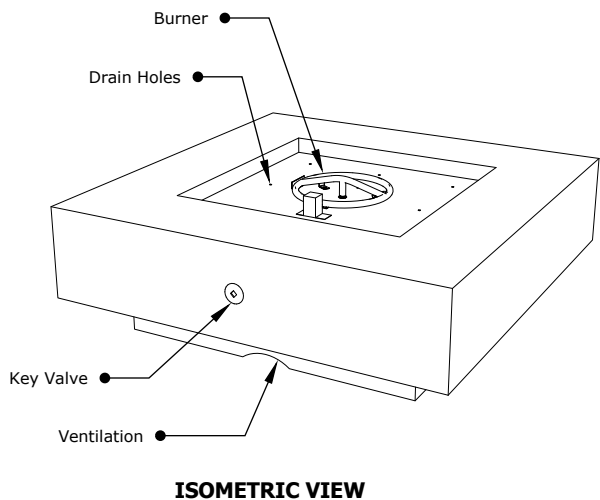

CABO SQUARE FIRE PIT - GFRC

SKU	A	B	C	D	E	BTU
OPT-CBSQ36	36"	16"	24"	20"	8"	65,000
OPT-CBSQ36EKIT	36"	16"	24"	20"	8"	65,000
OPT-CBSQ48	48"	16"	36"	28"	12"	65,000
OPT-CBSQ48EKIT	48"	16"	36"	28"	12"	65,000

Fire Pit Material: GFRC Concrete
Pan Material: 304 Stainless Steel
Burner Material: 304 Stainless Steel
Ignition Type: Match Lit or Electronic Ignition

110V ELECTRONIC IGNITION
ANSI Z21.97-(2017) / CSA 2.41-(2017)

Includes: Fire Pit, Pan, Burner, Key Valve, Whistle Free Hoses, Black Lava Rock 110V Plug and Play Electronic Ignition System (For Products ending with EKIT)