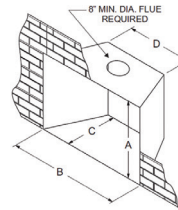

- Accent Light
- Blower

Insert Dimensions		
DIMENSION	DVCT30CBN	DVCT35CBN
A	19"	24"
B	30-11/16"	34-3/4"
C	17-9/16"	18-9/16"
G	21-11/16"	25-1/8"
I	15-1/8"	17-1/8"
J	5-7/8"	6-15/16"
K	9-3/4"	9-1/4"
L	16-7/16"	16-13/16"
M	1-1/8"	1-13/16"
N	15-1/4"	20-1/4"
O	25-1/2"	29-1/2"

Btus (Max / Min)		
	DVCT30CBN	DVCT35CBN
Natural	30,000 / 8,500*	39,000 / 10,000*
LP	28,500 / 10,000*	35,000 / 11,000*

\*Minimum with front burner only

Minimum Fireplace Opening Dimensions		
	DVCT30CBN	DVCT35CBN
A	19-1/2"	24-1/2"
B	31-1/4"	35-1/4"
C	18"	19"
D	22"	25-3/4"