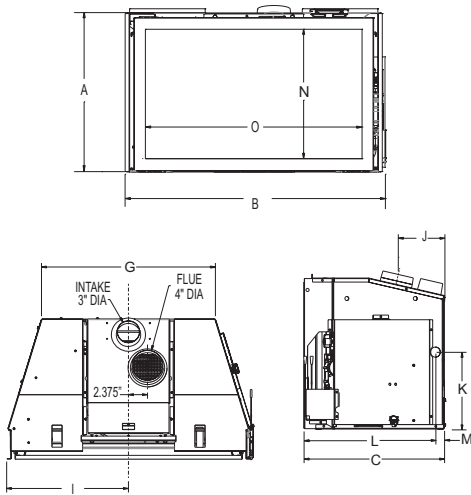

- Accent Light
- Blower

Insert Dimensions		
DIMENSION	DVCT30CBN	DVCT35CBN
A	19"	24"
B	30-11/16"	34-3/4"
C	17-9/16"	18-9/16"
G	21-11/16"	25-1/8"
I	15-1/8"	17-1/8"
J	5-7/8"	6-15/16"
K	9-3/4"	9-1/4"
L	16-7/16"	16-13/16"
M	1-1/8"	1-13/16"
N	15-1/4"	20-1/4"
O	25-1/2"	29-1/2"

Btus (Max / Min)		
	DVCT30CBN	DVCT35CBN
Natural	30,000 / 8,500*	39,000 / 10,000*
LP	28,500 / 10,000*	35,000 / 11,000*

\*Minimum with front burner only

Minimum Fireplace Opening Dimensions		
	DVCT30CBN	DVCT35CBN
A	19-1/2"	24-1/2"
B	31-1/4"	35-1/4"
C	18"	19"
D	22"	25-3/4"