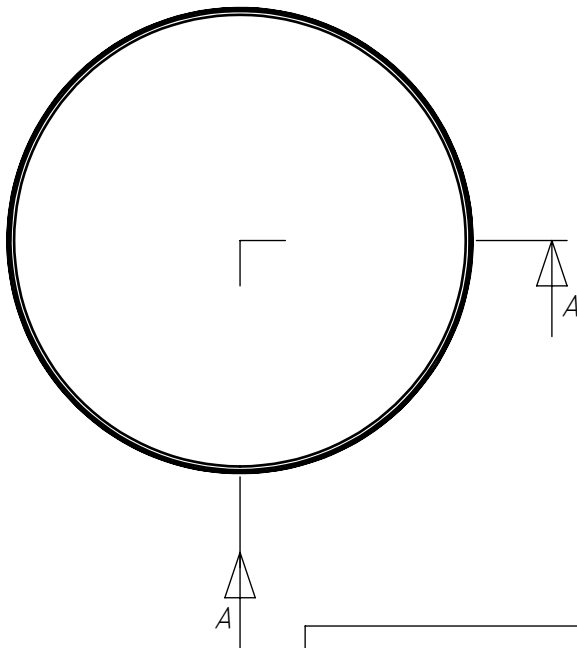

POS-NR.	Description	Quantity
1	QPLQL_00_041	1
2	QPLQL_00_049	1

COMERCIAL DRAWING

A	Create drawing	29/10/2021	Frank Hardes
Version:	Description:	Date:	Made by:
Drawn:	NAME: Frank Hardes DATE: 29.10.2021	CLIENT:	
Checked:	SCALE: 1:1 O.F.C.: 54 ± 1ml	PROJECT:	
Approved:	NOM. CAP.: 50ml		
		GENERAL TOLERANCES	
		0 - 10	± 0.15
		10 - 20	± 0.25
		20 - 40	± 0.35
		40 - 60	± 0.5
		60 - 80	± 0.8
		> 80	± 1

DRAWING Nr. <b>QPLQL_00_0089_a</b>	DESCRIPTION: <b>Regula Jar 50ml</b>	
---------------------------------------	--	--

The copyright © of this drawing is owned by Quadpack Group.  
Its contents shall not be reproduced nor disclosed to a third party without written permission.