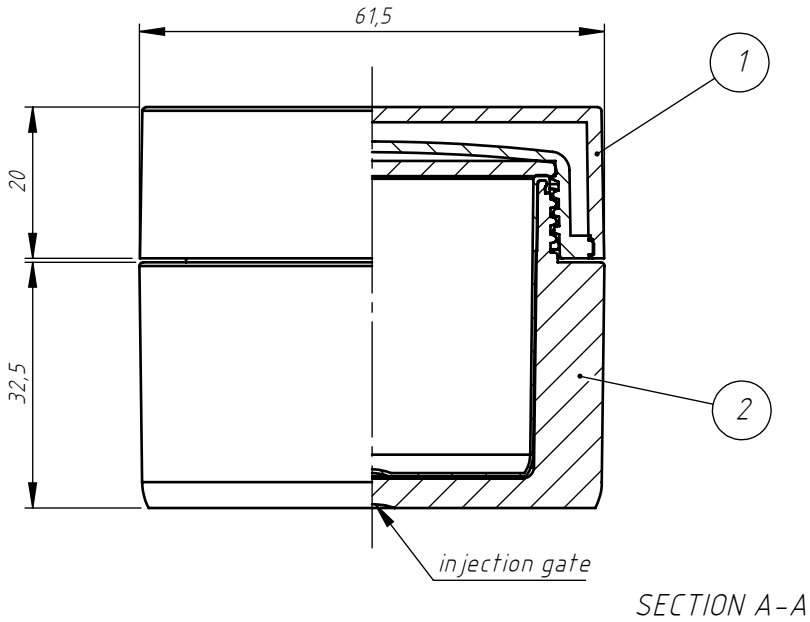

POS-NR.	Description	Quantity
1	QPLQL_00_041	1
2	QPLQL_00_049	1

COMERCIAL DRAWING

A	Create drawing	29/10/2021	Frank Hardes
Version:	Description:	Date:	Made by:
Drawn:	NAME: Frank Hardes DATE: 29.10.2021	CLIENT:	
Checked:	SCALE: 1:1 O.F.C.: 54 ± 1ml	PROJECT:	
Approved:	NOM. CAP.: 50ml		
		GENERAL TOLERANCES	
		0 - 10	± 0.15
		10 - 20	± 0.25
		20 - 40	± 0.35
		40 - 60	± 0.5
		60 - 80	± 0.8
		> 80	± 1