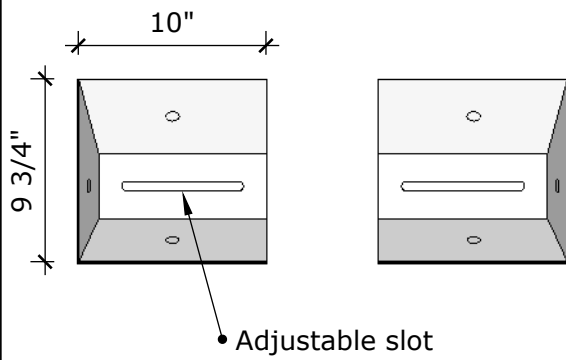

Volume Boards

Price: $350.00

Surface Area: 1.3 sq ft each

# of T-nuts: 4