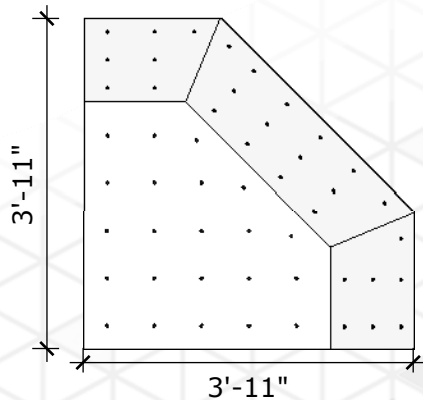

Octagon Quarter - Mega

Price: $425.00 (per)
Price: $900.00 (set of 2)
Price: $1700.00 (set of 4)
Surface Area: 21.3 sq ft
# of T-nuts: 72