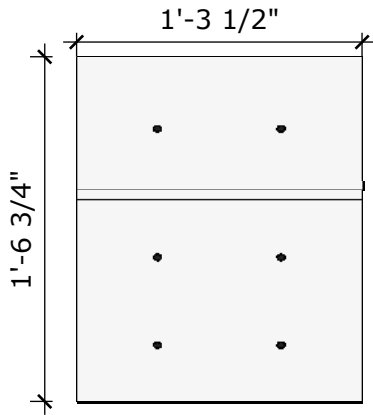

Chop Box 90 - Mega

Price: \$400.00

Surface Area: 25.2 sq ft

of T-nuts: 78

Chop Box 45 - Medium

Price: \$200.00

Surface Area: 4.5 sq ft

of T-nuts: 10