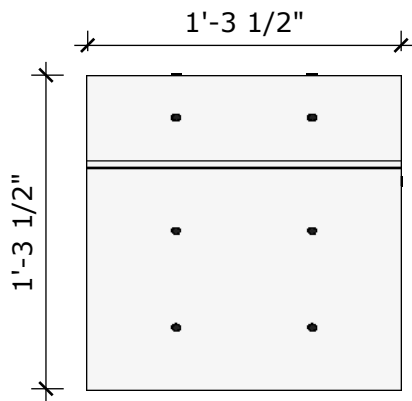

Chop Box 45/90 - Medium

Price: $ 200.00

Surface Area: 4.1 sq ft

# of T-nuts: 10