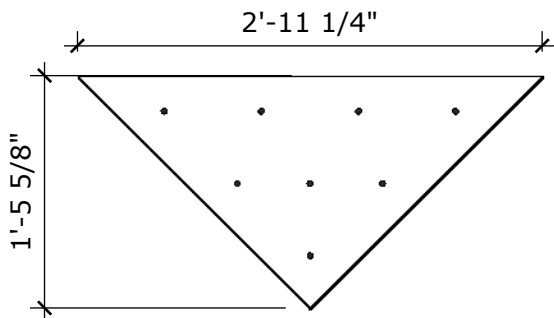

Volume Boards

Price: \$350.00

Surface Area: 1.3 sq ft each

of T-nuts: 4

Wedgie 15 - Medium

Price: \$300.00

Surface Area: 3 sq ft

of T-nuts: 8