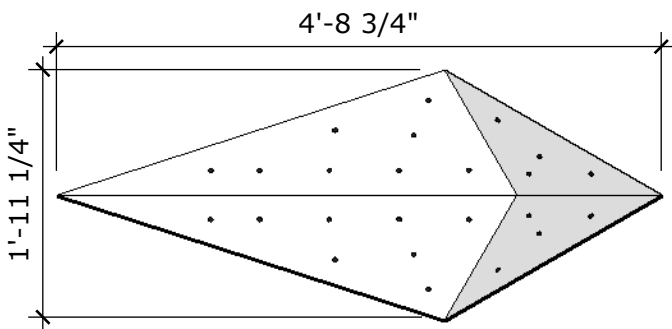

Diamond - Medium

Price: \$275.00

Surface Area: 1.6 sq ft

of T-nuts: 8

Diamond- Large

Price: \$400.00

Surface Area: 6.2 sq ft

of T-nuts: 24