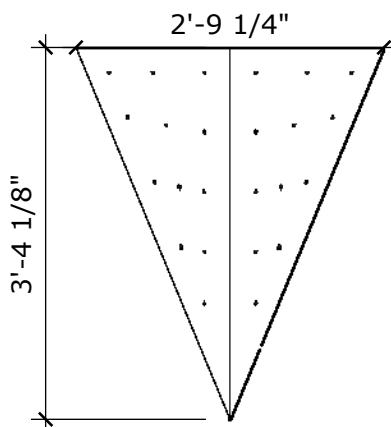

Cursor - Large

Price: $350.00

Surface Area: 7.2 sq ft

# of T-nuts: 30