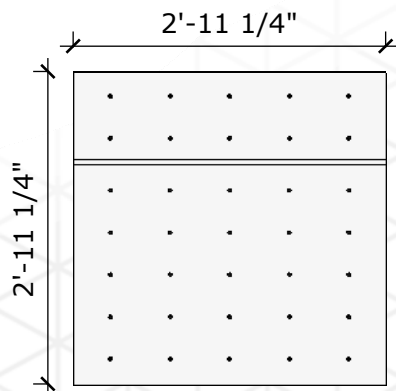

Chop Box 45/90 - Mega

Price: $400.00

Surface Area: 22 sq ft

# of T-nuts: 61