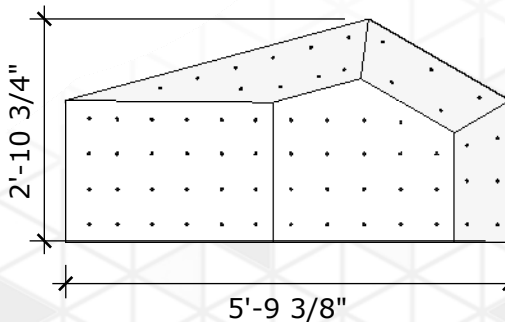

Shield - Mega

Price: $550.00 (per)

Price: $1000.00 (set of 2)

Surface Area: 18 sq ft

# of T-nuts: 70