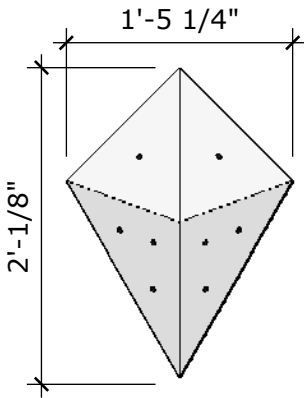

Hex - Medium

Price: \$300.00

Surface Area: 3.1 sq ft

of T-nuts: 12

Hex- Large

Price: \$400.00

Surface Area: 7 sq ft

of T-nuts: 30

Hex - Mega

Price: \$500.00

Surface Area: 12.5 sq ft

of T-nuts: 48

Kite - Medium

Price: \$225.00

Surface Area: 2.2 sq ft

of T-nuts: 8