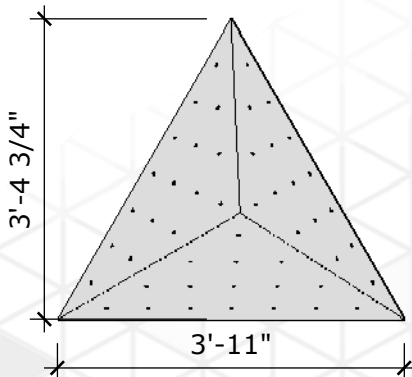

Bermuda - Large

Price: \$300.00

Surface Area: 6.5 sq ft

of T-nuts: 27

Bermuda - Mega

Price: \$375.00

Surface Area: 11.5 sq ft

of T-nuts: 48