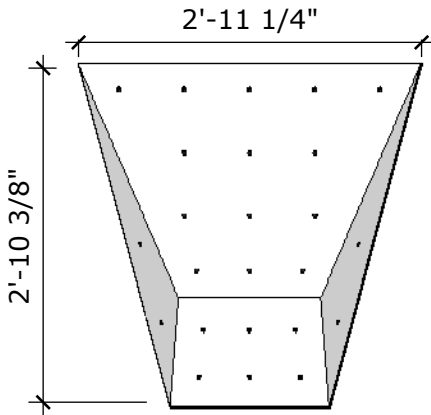

Shim - Large

Price: $425.00

Surface Area: 7.6 sq ft

# of T-nuts: 24