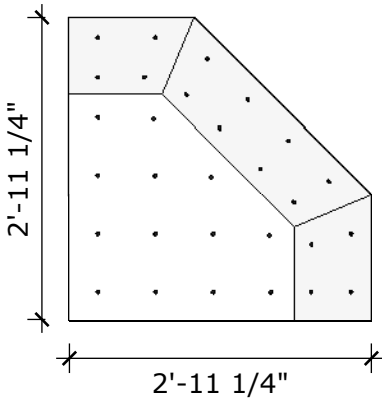

Octagon Quarter- Large

Price: $350.00 (per)
Price: $650.00 (set of 2)
Price: $1,200.00 (set of 4)
Surface Area: 12 sq ft
# of T-nuts: 35