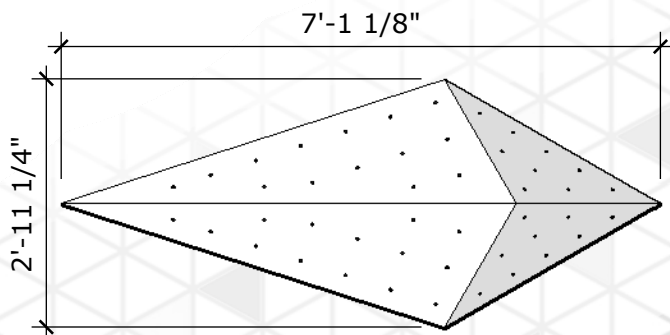

Diamond- Mega

Price: $550.00

Surface Area: 11.5 sq ft

# of T-nuts: 48