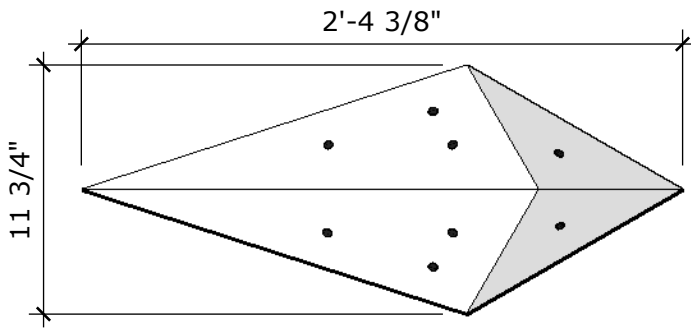

Diamond - Medium

Price: $275.00

Surface Area: 1.6 sq ft

# of T-nuts: 8