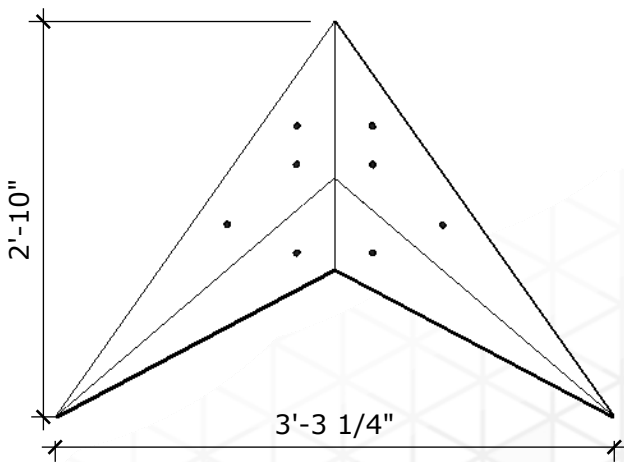

of T-nuts: 14

Arrow Lo Pro. - Medium

Price: \$350.00

Surface Area: 2.9 sq ft

of T-nuts: 8

B.A.V. - Medium

Price: \$ 350.00 (per)

Price: \$600.00 (set of 2)