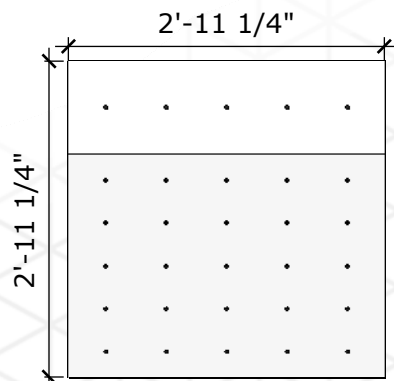

Chop Box 90 - Medium

Price: \$200.00

Surface Area: 4.5 sq ft

of T-nuts: 12

Chop Box 90 - Large

Price: \$ 250.00

Surface Area: 11.3 sq ft

of T-nuts: 42

Chop Box 90 - Mega

Price: \$400.00

Surface Area: 25.2 sq ft

of T-nuts: 78

Chop Box 45 - Medium

Price: \$200.00

Surface Area: 4.5 sq ft

of T-nuts: 10