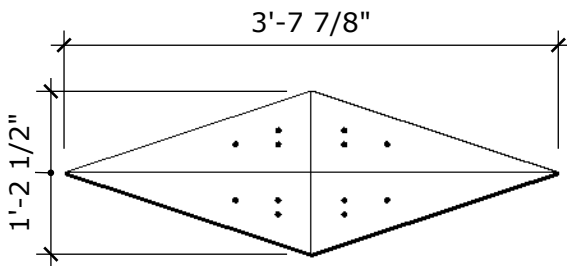

Diamond- Mega

Price: \$550.00

Surface Area: 11.5 sq ft

of T-nuts: 48

Fragment - Medium

Price: \$250.00

Surface Area: 2.75 sq ft

of T-nuts: 12