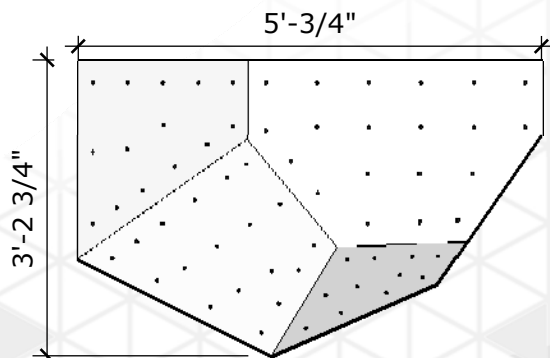

B.A.V. - Mega

Price: $600.00 (per)

Price: $1100.00 (set of 2)

Surface Area: 22 sq ft

# of T-nuts: 76