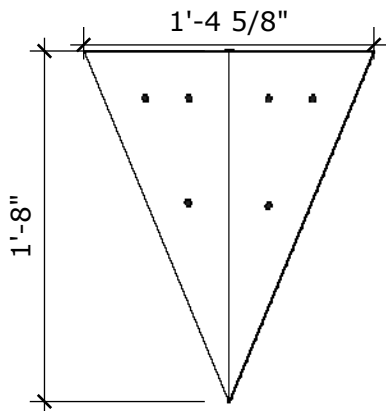

Chop Box 45/90 - Mega

Price: \$400.00

Surface Area: 22 sq ft

of T-nuts: 61

Cursor - Medium

Price: \$275.00

Surface Area: 1.9 sq ft

of T-nuts: 7