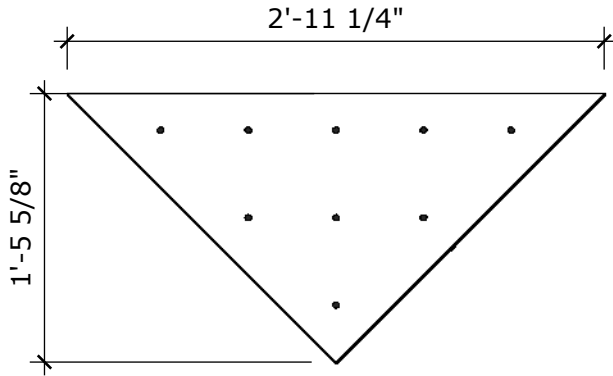

Wedgie 15 - Large

Price: \$400.00

Surface Area: 5.5 sq ft

of T-nuts: 15

Wedgie 30 - Medium

Price: \$325.00

Surface Area: 4.2 sq ft

of T-nuts: 13