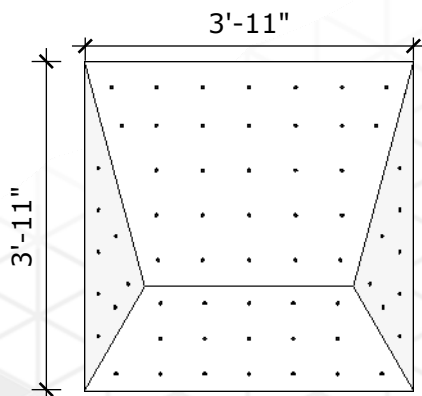

Price: \$375.00

Surface Area: 10 sq ft

of T-nuts: 32

Trapezoid - Mega

Price: \$450.00

Surface Area: 17.5 sq ft

of T-nuts: 62

Triangle - Medium