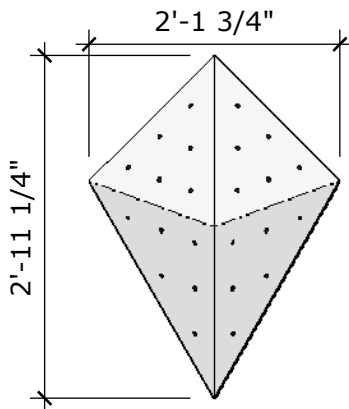

Kite - Large

Price: $350.00

Surface Area: 5 sq ft

# of T-nuts: 24