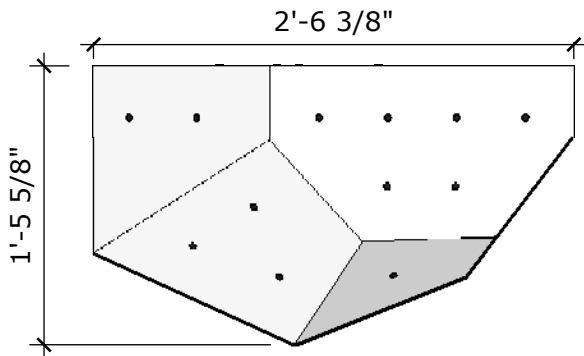

B.A.V. - Medium

Price: $ 350.00 (per)

Price: $600.00 (set of 2)

Surface Area: 5 sq ft

# of T-nuts: 16