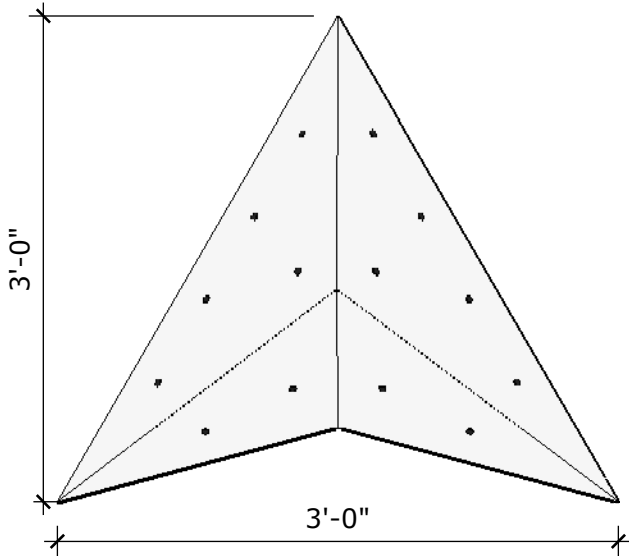

Arrow - Medium

Price: $325.00

Surface Area: 4.7 sq ft

# of T-nuts: 14

Arrow Lo Pro. - Medium

Price: $350.00

Surface Area: 2.9 sq ft

# of T-nuts: 8