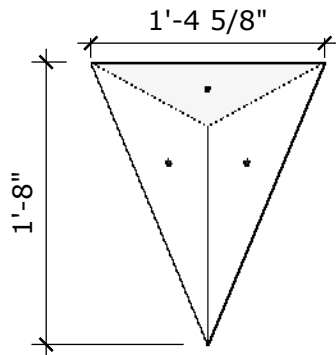

Triangle - Medium

Price: $225.00

Surface Area: 1.5 sq ft

# of T-nuts: 3