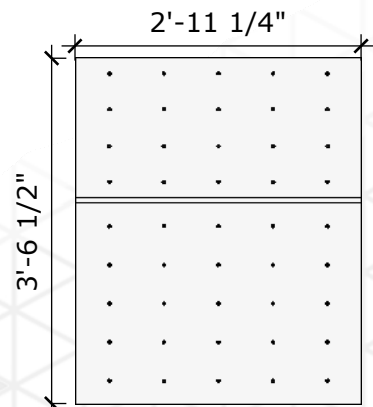

Chop Box 45 - Large

Price: \$250.00

Surface Area: 10.5 sq ft

of T-nuts: 44

Chop Box 45- Mega

Price: \$400.00

Surface Area: 24 sq ft

of T-nuts: 76

Chop Box 45/90 - Medium

Price: \$ 200.00

Surface Area: 4.1 sq ft

of T-nuts: 10

Chop Box 45/90 - Large

Price: \$250.00

Surface Area: 9.6 sq ft

of T-nuts: 36