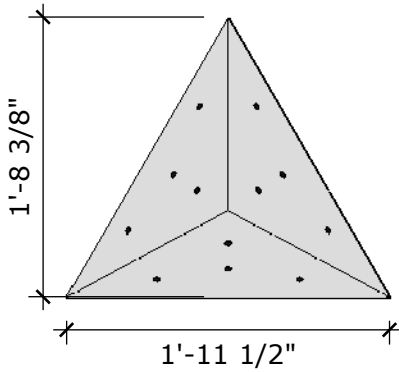

Price: \$600.00 (per)

Price: \$1100.00 (set of 2)

Surface Area: 22 sq ft

of T-nuts: 76

Bermuda - Medium

Price: \$200.00

Surface Area: 2.9 sq ft

of T-nuts: 12

Bermuda - Large

Price: \$300.00

Surface Area: 6.5 sq ft

of T-nuts: 27

Bermuda - Mega

Price: \$375.00

Surface Area: 11.5 sq ft

of T-nuts: 48