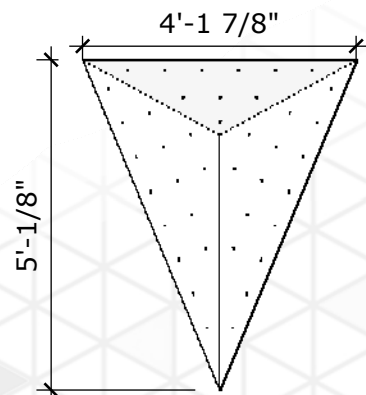

Price: \$225.00

Surface Area: 1.5 sq ft

of T-nuts: 3

Triangle - Large

Price: \$300.00

Surface Area: 6 sq ft

of T-nuts: 30

Triangle - Mega

Price: \$400.00

Surface Area: 13.5 sq ft

of T-nuts: 40

Turned Octagon Quarter - Medium

Price: \$250.00 (per)
Price: \$450.00 (set of 2)
Price: \$800.00 (set of 4)
Surface Area: 4 sq ft
of T-nuts: 14

Turned Octagon Quarter - Large