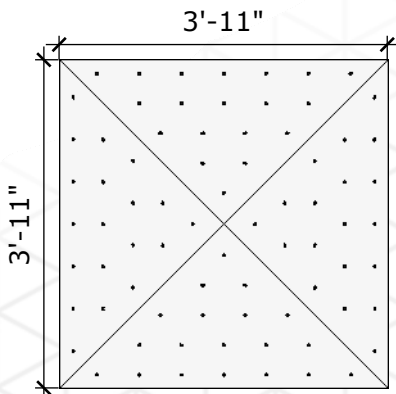

Giza - Large

Price: \$300.00

Surface Area: 12 sq ft

of T-nuts: 44

Giza - Mega

Price: \$375.00

Surface Area: 21.5 sq ft

of T-nuts: 76

Hex - Medium

Price: \$300.00

Surface Area: 3.1 sq ft

of T-nuts: 12

Hex- Large

Price: \$400.00

Surface Area: 7 sq ft

of T-nuts: 30