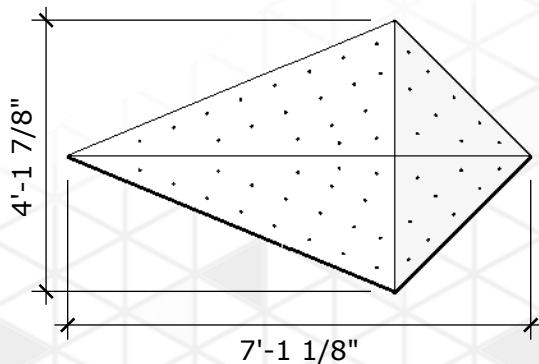

Sparta - Mega

Price: $425.00

Surface Area: 19.2 sq ft

# of T-nuts: 56