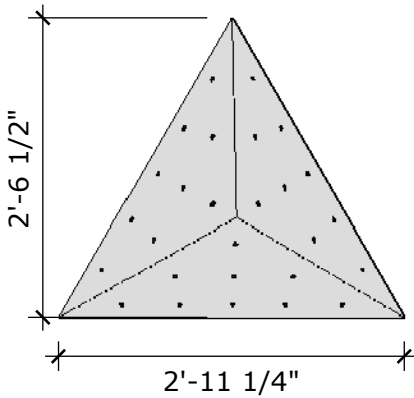

Price: \$600.00 (per)

Price: \$1100.00 (set of 2)

Surface Area: 22 sq ft

of T-nuts: 76

Bermuda - Medium

Price: \$200.00

Surface Area: 2.9 sq ft

of T-nuts: 12

Bermuda - Large

Price: \$300.00

Surface Area: 6.5 sq ft

of T-nuts: 27

Bermuda - Mega

Price: \$375.00

Surface Area: 11.5 sq ft

of T-nuts: 48