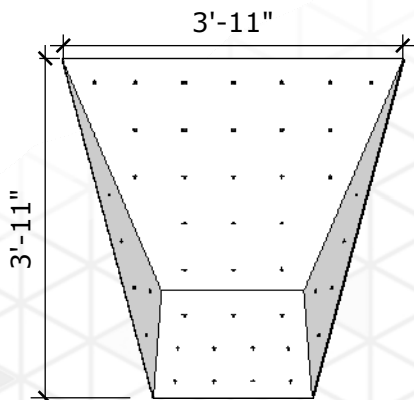

Price: \$425.00

Surface Area: 7.6 sq ft

of T-nuts: 24

Shim - Mega

Price: \$500.00

Surface Area: 13.5 sq ft

of T-nuts: 43

Sparta - Medium