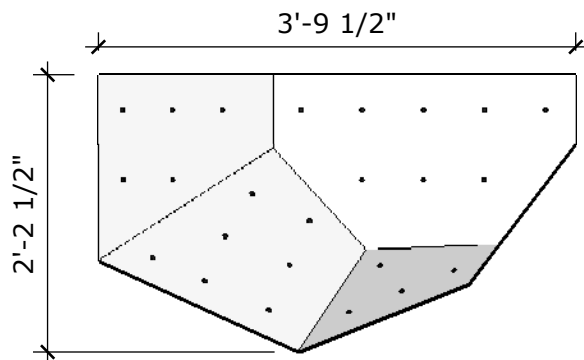

Surface Area: 5 sq ft

of T-nuts: 16

B.A.V. - Large

Price: \$ 450.00 (per)

Price: \$800.00 (set of 2)

Surface Area: 11 sq ft

of T-nuts: 30

B.A.V. - Mega