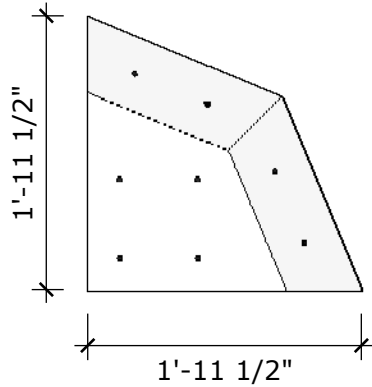

Price: \$400.00

Surface Area: 13.5 sq ft

of T-nuts: 40

Turned Octagon Quarter - Medium

Price: \$250.00 (per)
Price: \$450.00 (set of 2)
Price: \$800.00 (set of 4)
Surface Area: 4 sq ft
of T-nuts: 14

Turned Octagon Quarter - Large