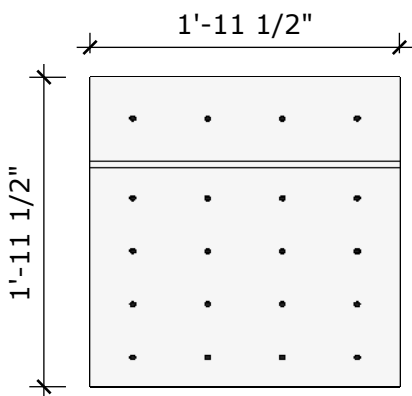

Chop Box 45/90 - Medium

Price: \$ 200.00

Surface Area: 4.1 sq ft

of T-nuts: 10

Chop Box 45/90 - Large

Price: \$250.00

Surface Area: 9.6 sq ft

of T-nuts: 36