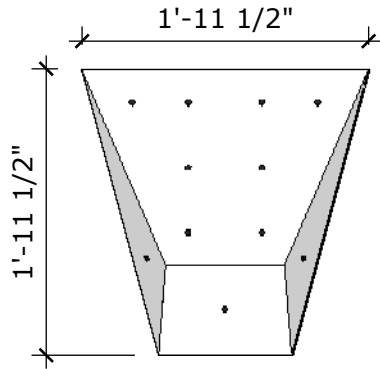

Price: \$1000.00 (set of 2)

Surface Area: 18 sq ft

of T-nuts: 70

Shim - Medium

Price: \$350.00

Surface Area: 3.4 sq ft

of T-nuts: 11

Shim - Large