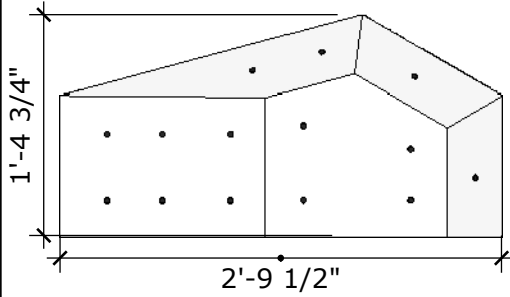

Shield - Medium

Price: $325.00 (per)

Price: $600.00 (set of 2)

Surface Area: 4 sq ft

# of T-nuts: 14