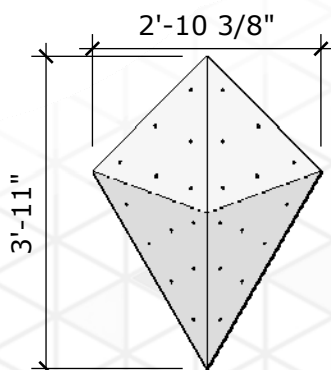

Hex - Mega

Price: \$500.00

Surface Area: 12.5 sq ft

of T-nuts: 48

Kite - Medium

Price: \$225.00

Surface Area: 2.2 sq ft

of T-nuts: 8

Kite - Large

Price: \$350.00

Surface Area: 5 sq ft

of T-nuts: 24

Kite - Mega

Price: \$450.00

Surface Area: 11.5 sq ft

of T-nuts: 26

Octagon Quarter - Medium

Price: \$250.00 (per)
Price: \$450.00 (set of 2)
Price: \$800.00 (set of 4)
Surface Area: 5.2 sq ft
of T-nuts: 17

Octagon Quarter- Large

Price: \$350.00 (per)
Price: \$650.00 (set of 2)
Price: \$1,200.00 (set of 4)
Surface Area: 12 sq ft
of T-nuts: 35