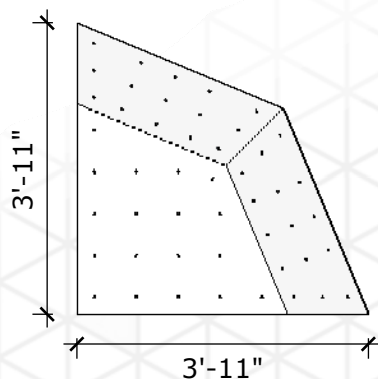

Turned Octagon Quarter - Medium

Price: $425.00 (per)
Price: $900.00 (set of 2)
Price: $1,700.00 (set of 4)
Surface Area: 11.5 sq ft
# of T-nuts: 48