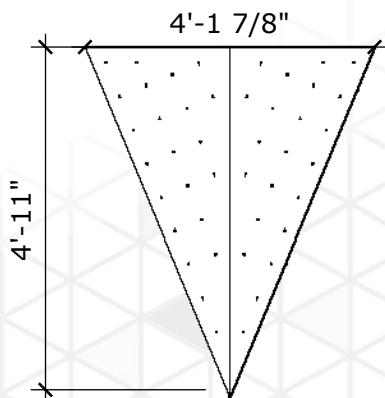

Cursor - Large

Price: \$350.00

Surface Area: 7.2 sq ft

of T-nuts: 30

Cursor - Mega

Price: \$400.00

Surface Area: 16.2 sq ft

of T-nuts: 54

Diamond - Medium

Price: \$275.00

Surface Area: 1.6 sq ft

of T-nuts: 8

Diamond- Large

Price: \$400.00

Surface Area: 6.2 sq ft

of T-nuts: 24