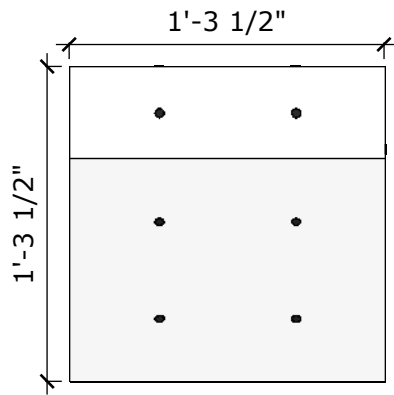

Chop Box 90 - Medium

Price: $200.00

Surface Area: 4.5 sq ft

# of T-nuts: 12