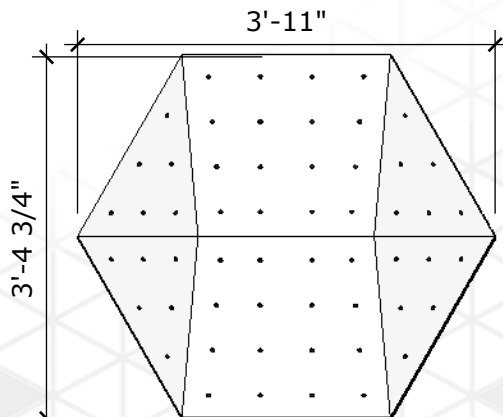

Hex - Mega

Price: $500.00

Surface Area: 12.5 sq ft

# of T-nuts: 48