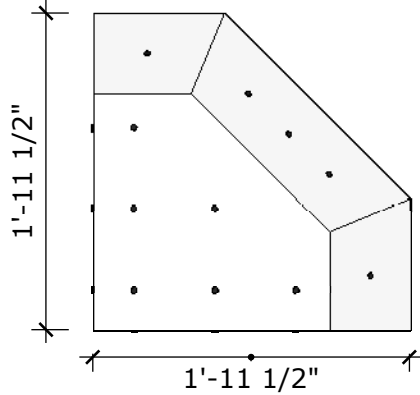

Octagon Quarter - Medium

Price: $250.00 (per)
Price: $450.00 (set of 2)
Price: $800.00 (set of 4)
Surface Area: 5.2 sq ft
# of T-nuts: 17