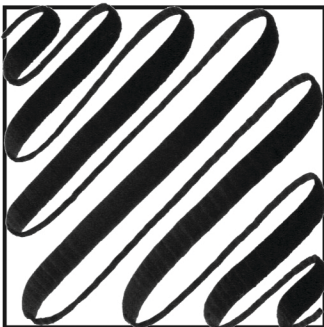

# Brush Pen Drill Sheet

© THE POSTMAN'S KNOCK • ALL RIGHTS RESERVED

swirl

shh!

frequency

hills

geometry