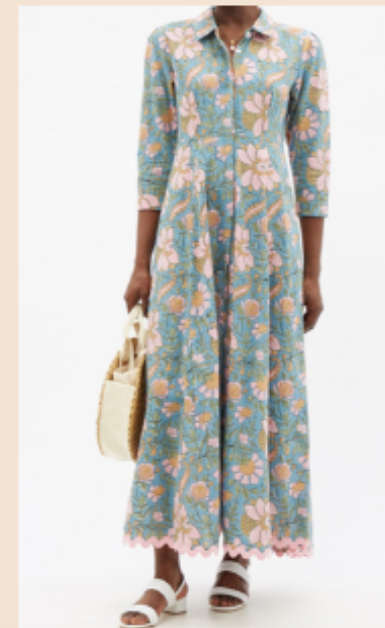

Blue and white dress, £220, matchesfas...