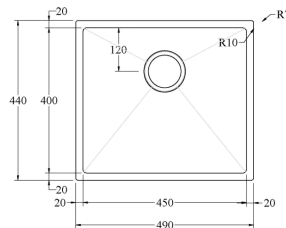

BB

Brushed Copper
PVD

BC

ASPEN 400X400 WITH
OVERFLOW AND RACK
AS44XX

Overmount + Undermount

ASPEN 450 X 400 WITH
OVERFLOW AND RACK
AS45SS

Overmount + Undermount

ASPEN 500X400 WITH
OVERFLOW AND RACK
AS54XX