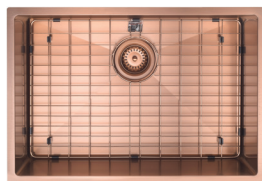

ASPEN 600X400 WITH
OVERFLOW AND RACK
AS64XX

Overmount + Undermount

ASPEN 700X400 WITH
OVERFLOW AND RACK
AS74XX

Overmount + Undermount

ASPEN 800 X 400 WITH
OVERFLOW AND RACK
AS84SS

Overmount + Undermount