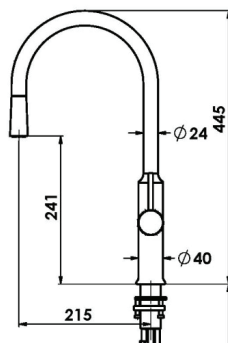

Nature Sink Mixer

LF23103542XX, 5 Star Wels - 6L/min,

Introducing the Nature Sink Mixer, a fusion of contemporary tapware aesthetics and innovative New Zealand engineering. This sleek design not only enhances the visual appeal of your kitchen but also ensures seamless functionality. Its dual function spray and twist-free ball joint connection demonstrate its practicality and ease of use. With a timeless design, the Nature tap seamlessly fits into any modern kitchen or laundry, offering both style and affordability.

20 YEAR
WARRANTY

WELS 5 STAR
RATING

LEAD FREE