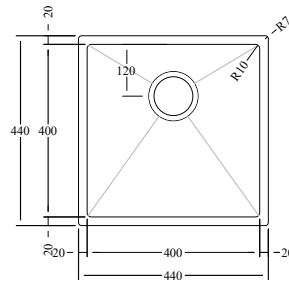

BB

Brushed Copper
PVD

BC

ASPEN 400X400 WITH
OVERFLOW AND RACK
AS44XX

Overmount + Undermount

ASPEN 450 X 400 WITH
OVERFLOW AND RACK
AS45SS

Overmount + Undermount

ASPEN 500X400 WITH
OVERFLOW AND RACK
AS54XX