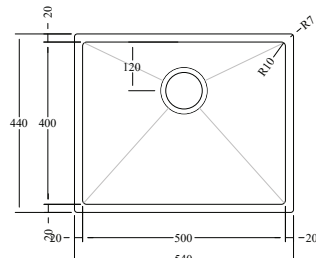

ASPEN 500X400 WITH
OVERFLOW AND RACK
AS54XX

Overmount + Undermount