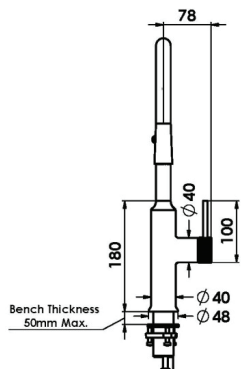

Nature Sink Mixer

LF23103542XX, 5 Star Wels - 6L/min,

Introducing the Nature Sink Mixer, a fusion of contemporary tapware aesthetics and innovative New Zealand engineering. This sleek design not only enhances the visual appeal of your kitchen but also ensures seamless functionality. Its dual function spray and twist-free ball joint connection demonstrate its practicality and ease of use. With a timeless design, the Nature tap seamlessly fits into any modern kitchen or laundry, offering both style and affordability.

20 YEAR
WARRANTY

WELS 5 STAR
RATING

LEAD FREE