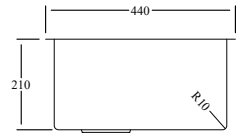

BB

Brushed Copper
PVD

BC

ASPEN 400X400 WITH
OVERFLOW AND RACK
AS44XX

Overmount + Undermount

ASPEN 450 X 400 WITH
OVERFLOW AND RACK
AS45SS

Overmount + Undermount

ASPEN 500X400 WITH
OVERFLOW AND RACK
AS54XX