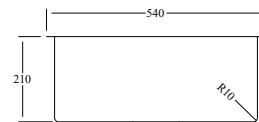

Aspen Collection

Stainless Steel
Nano

SS

Black
PVD

MB

Gunmetal
PVD

GM

Brushed Brass
PVD

BB

Brushed Copper
PVD

BC

ASPEN 400X400 WITH
OVERFLOW AND RACK
AS44XX

Overmount + Undermount

ASPEN 450 X 400 WITH
OVERFLOW AND RACK
AS45SS

Overmount + Undermount

ASPEN 500X400 WITH
OVERFLOW AND RACK
AS54XX

Overmount + Undermount