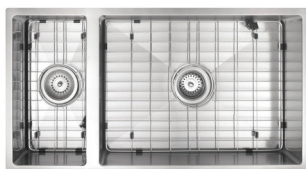

ASPEN 650 (450 + 200)
DOUBLE SINK WITH
OVERFLOW AND RACK
CSSS-ADB45XX

Overmount + Undermount | Reversible

ASPEN 750 (550+200)
DOUBLE SINK WITH
OVERFLOW AND RACK
ASDBXX

Undermount Only | Reversible

Aura Granite Collection