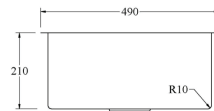

BB

Brushed Copper
PVD

BC

ASPEN 400X400 WITH
OVERFLOW AND RACK
AS44XX

Overmount + Undermount

ASPEN 450 X 400 WITH
OVERFLOW AND RACK
AS45SS

Overmount + Undermount

ASPEN 500X400 WITH
OVERFLOW AND RACK
AS54XX