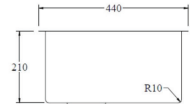

SS

Commercial Sink Collection

Stainless Steel

SIERRA 400 SINK WITH OVERFLOW
SS44SS

Thickness: 1.0mm

Overmount + Undermount

SIERRA 500 SINK WITH OVERFLOW
SS54SS

Thickness: 1.0mm