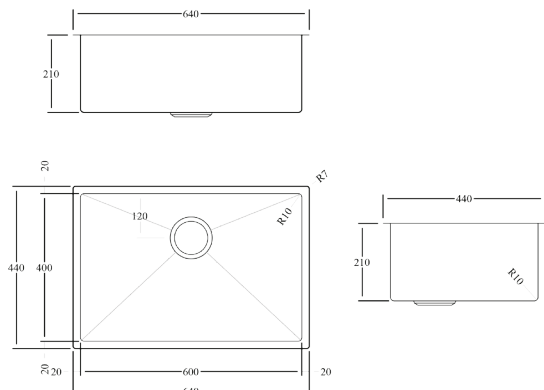

ASPEN 600X400 WITH
OVERFLOW AND RACK
AS64XX

Overmount + Undermount