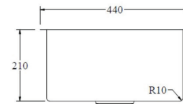

SS

Commercial Sink Collection

Stainless Steel

SIERRA 400 SINK WITH OVERFLOW
SS44SS

Thickness: 1.0mm

Overmount + Undermount

SIERRA 500 SINK WITH OVERFLOW
SS54SS

Thickness: 1.0mm