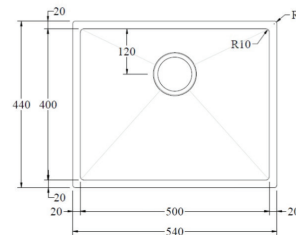

SIERRA 500 SINK WITH OVERFLOW
SS54SS

Thickness: 1.0mm

Overmount + Undermount