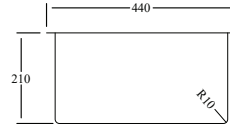

BB

Brushed Copper
PVD

BC

ASPEN 400X400 WITH
OVERFLOW AND RACK
AS44XX

Overmount + Undermount

ASPEN 450 X 400 WITH
OVERFLOW AND RACK
AS45SS

Overmount + Undermount

ASPEN 500X400 WITH
OVERFLOW AND RACK
AS54XX