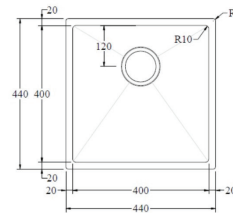

SS

Commercial Sink Collection

Stainless Steel

SIERRA 400 SINK WITH OVERFLOW
SS44SS

Thickness: 1.0mm

Overmount + Undermount

SIERRA 500 SINK WITH OVERFLOW
SS54SS

Thickness: 1.0mm