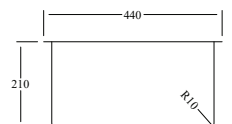

Aspen Collection

Stainless Steel
Nano

SS

Black
PVD

MB

Gunmetal
PVD

GM

Brushed Brass
PVD

BB

Brushed Copper
PVD

BC

ASPEN 400X400 WITH
OVERFLOW AND RACK
AS44XX

Overmount + Undermount

ASPEN 450 X 400 WITH
OVERFLOW AND RACK
AS45SS

Overmount + Undermount

ASPEN 500X400 WITH
OVERFLOW AND RACK
AS54XX

Overmount + Undermount