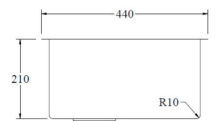

SIERRA 500 SINK WITH OVERFLOW
SS54SS

Thickness: 1.0mm

Overmount + Undermount