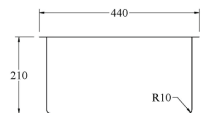

BB

Brushed Copper
PVD

BC

ASPEN 400X400 WITH
OVERFLOW AND RACK
AS44XX

Overmount + Undermount

ASPEN 450 X 400 WITH
OVERFLOW AND RACK
AS45SS

Overmount + Undermount

ASPEN 500X400 WITH
OVERFLOW AND RACK
AS54XX