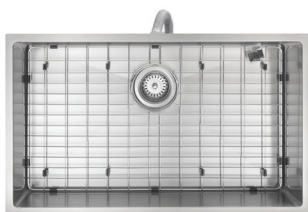

ASPEN 650 (450 + 200)
DOUBLE SINK WITH
OVERFLOW AND RACK
CSSS-ADB45XX

Overmount + Undermount | Reversible

ASPEN 750 (550+200)
DOUBLE SINK WITH
OVERFLOW AND RACK
ASDBXX

Undermount Only | Reversible

Aura Granite Collection