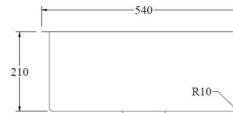

SIERRA 500 SINK WITH OVERFLOW
SS54SS

Thickness: 1.0mm

Overmount + Undermount