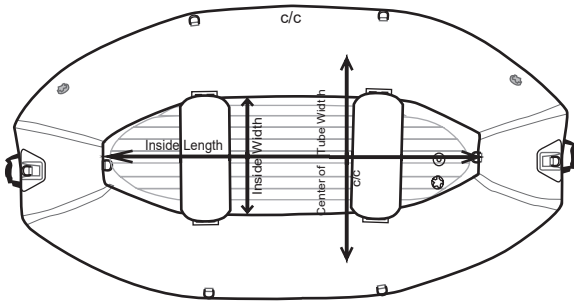

Raft Measurements

Rocky Mountain Rafts

Measurements may vary slightly, measure your raft before building a frame.

Play Boats

	Length	Width	Kick	Tube Diam.	D-Rings/ Handles	Inside L/W	Flat Area Length	Width c/c	Weight	Inside Depth Top of Tube to top of floor
SB-95 ThunderCloud	9'7"	66"	26"	20"> 18.5"	8/2	80"> 26"	28"	46"	77 lbs	12"

	Length	Width	Kick	Tube Diam.	D-Rings/ Handles	Inside L/W	Flat Area Length	Width c/c	Weight	Inside Depth Top of Tube to top of floor
SB-105 The Storm	10'6"	66"	26"	19"	8/2	84"> 28"	56"	47"	102 lbs	10"

	Length	Width	Kick	Tube Diam.	D-Rings/ Handles	Inside L/W	Flat Area Length	Width c/c	Weight	Inside Depth Top of Tube to top of floor
PC-120 PhatCat	11'10"	66"	25"	23"	12/2	47"	67"	35"	60 lbs	13"

	Length	Width	Kick	Tube Diam.	D-Rings/ Handles	Inside L/W	Flat Area Length	Width c/c	Weight	Inside Depth Top of Tube to top of floor
SB-120 SBDS-120	12'	74"	27"	18"	12/6	109"> 36"	64"	53"	122 lbs	10" SB 12" SBDS

	Length	Width	Kick	Tube Diam.	D-Rings/ Handles	Inside L/W	Flat Area Length	Width c/c	Weight	Inside Depth Top of Tube to top of floor
SB-130 SBDS-130	12'10"	75"	28"	19"	12/6	117"> 35"	64"	53"	141 lbs	11" SB 12" SBDS