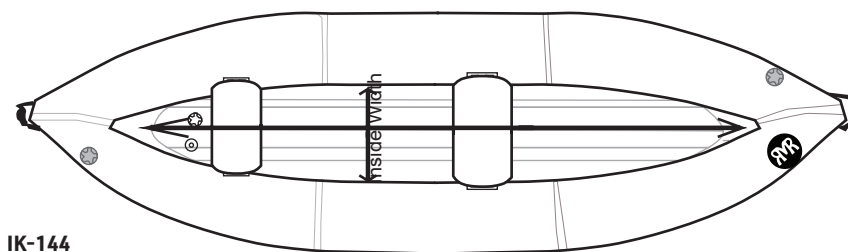

	Length	Width	Kick	Tube Diam.	D-Rings/ Handles	Inside L/W	Flat Area Length	Width c/c	Weight	Inside Depth Top of Tube to top of floor
PK-159	15'10"	90"	29"	23">20"	16/2/2	150">44"	68"	67"	199 lbs	15"

Cat Tubes

	Length	Tube Diam.	D-Rings/ Handles	Flat Area Length	Weight
CT-140	14'	22"	4/16	95"	82 lbs
CT-160	16'	24"	6/16	122"	101 lbs

Raft Measurements

Measurements may vary slightly, measure your raft before building a frame.

Inflatable Kayaks

		Length	Width	Kick	Tube Diam.	D-Rings/ Handles	Inside L/W	Weight
Taylor IKs	IK-126	10'6"	40"	12"	11.5"	8/2	104"/18"	28 lbs
	IK-152	13'2"	43"	17"	12.5"	12/2	138"/18"	42 lbs

		Length	Width	Kick	Tube Diam.	D-Rings/ Handles	Inside L/W	Weight
Animas IKs	IK-123	10'8"	40"	12"	11"	10/2	108"/18"	35 lbs
	IK-144	12'3"	42"	12"	12"	14/2	122"/18"	52 lbs