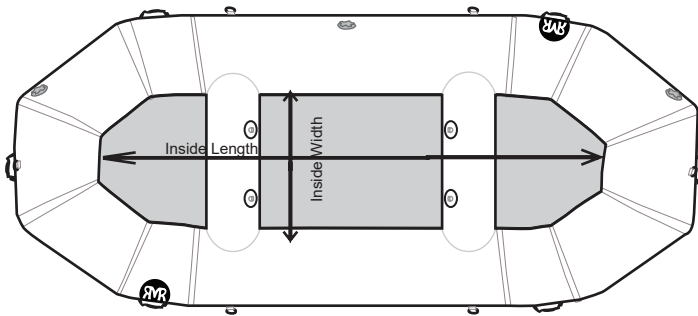

Inflatable Kayaks

		Length	Width	Kick	Tube Diam.	D-Rings/ Handles	Inside L/W	Weight
Taylor IKs	IK-126	10'6"	40"	12"	11.5"	8/2	104"/18"	28 lbs
	IK-152	13'2"	43"	17"	12.5"	12/2	138"/18"	42 lbs

		Length	Width	Kick	Tube Diam.	D-Rings/ Handles	Inside L/W	Weight
Animas IKs	IK-123	10'8"	40"	12"	11"	10/2	108"/18"	35 lbs
	IK-144	12'3"	42"	12"	12"	14/2	122"/18"	52 lbs

Raft Measurements

Rocky Mountain Rafts

Measurements may vary slightly, measure your raft before building a frame.

Livery Series

	Length	Width	Kick	Tube Diam.	D-Rings/Handles	Weight
LI-105	10'7"	65"	27"	18"	10/2	68 lbs

	Length	Width	Kick	Tube Diam.	D-Rings/Handles	Weight
LI-120	12'2"	73"	27"	18"	10/6	92 lbs

	Length	Width	Kick	Tube Diam.	D-Rings/Handles	Weight
LI-130	13"	75"	27"	19"	10/6	12 lbs

River Tubes: RTR (Regular), RTD (Diminishing)