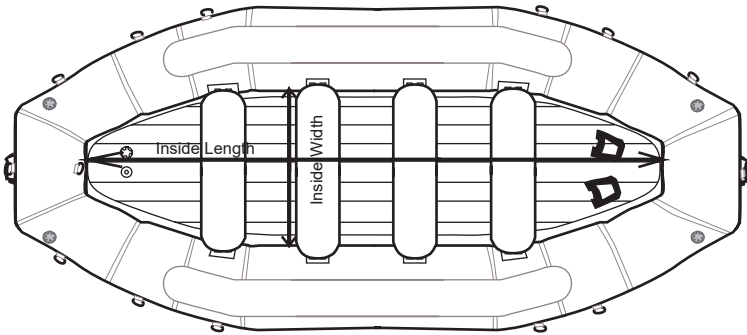

	Length	Width	Kick	Tube Diam.	D-Rings/ Handles	Inside L/W	Flat Area Length	Width c/c	Weight	Inside Depth Top of Tube to top of floor
SB-180	18'	100.5"	33"	25"	18/2	169"> 50"	92"	46"	77 lbs	12"

I-Beam (SB)
Drop-Stitch) SBDS

Raft Measurements

Rocky Mountain Rafts

Measurements may vary slightly, measure your raft before building a frame.

Peak Series

	Length	Width	Kick	Tube Diam.	D-Rings/ Handles	Inside L/W	Flat Area Length	Width c/c	Weight	Inside Depth Top of Tube to top of floor
PK-134	13'4"	73"	31"	20">18"	12/2/2	10'4">33"	70"	53"	140 lbs	10"

	Length	Width	Kick	Tube Diam.	D-Rings/ Handles	Inside L/W	Flat Area Length	Width c/c	Weight	Inside Depth Top of Tube to top of floor
PK-159	15'10"	90"	29"	23">20"	16/2/2	150">44"	68"	67"	199 lbs	15"

Cat Tubes