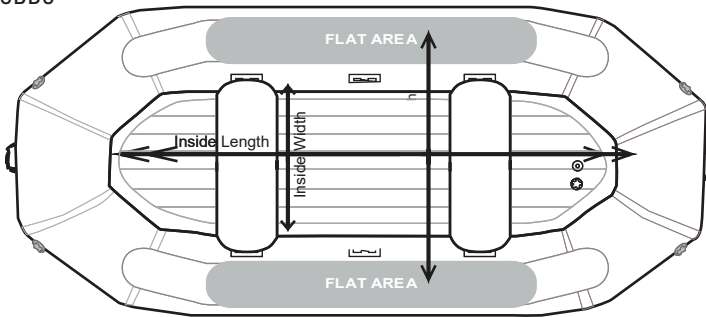

Length	Width	Kick	Tube Diam.	D-Rings/ Handles	Inside L/W	Flat Area Length	Width c/c	Weight	Inside Depth Top of Tube to top of floor
SB-160 SBDS-160	16'	92"	31"	22"	12/8	148"> 47"	87"	69"	195 lbs	14" SB 16" SBDS