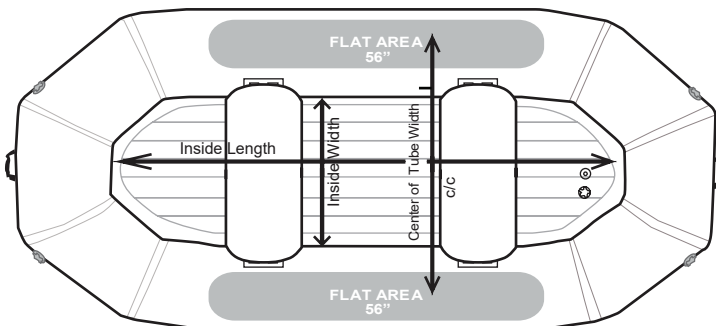

Raft Measurements

Rocky Mountain Rafts

Measurements may vary slightly, measure your raft before building a frame.

Play Boats

	Length	Width	Kick	Tube Diam.	D-Rings/ Handles	Inside L/W	Flat Area Length	Width c/c	Weight	Inside Depth Top of Tube to top of floor
SB-95 ThunderCloud	9'7"	66"	26"	20"> 18.5"	8/2	80"> 26"	28"	46"	77 lbs	12"

	Length	Width	Kick	Tube Diam.	D-Rings/ Handles	Inside L/W	Flat Area Length	Width c/c	Weight	Inside Depth Top of Tube to top of floor
SB-105 The Storm	10'6"	66"	26"	19"	8/2	84"> 28"	56"	47"	102 lbs	10"

	Length	Width	Kick	Tube Diam.	D-Rings/ Handles	Inside L/W	Flat Area Length	Width c/c	Weight	Inside Depth Top of Tube to top of floor
PC-120 PhatCat	11'10"	66"	25"	23"	12/2	47"	67"	35"	60 lbs	13"

	Length	Width	Kick	Tube Diam.	D-Rings/ Handles	Inside L/W	Flat Area Length	Width c/c	Weight	Inside Depth Top of Tube to top of floor
SB-120 SBDS-120	12'	74"	27"	18"	12/6	109"> 36"	64"	53"	122 lbs	10" SB 12" SBDS

	Length	Width	Kick	Tube Diam.	D-Rings/ Handles	Inside L/W	Flat Area Length	Width c/c	Weight	Inside Depth Top of Tube to top of floor
SB-130 SBDS-130	12'10"	75"	28"	19"	12/6	117"> 35"	64"	53"	141 lbs	11" SB 12" SBDS