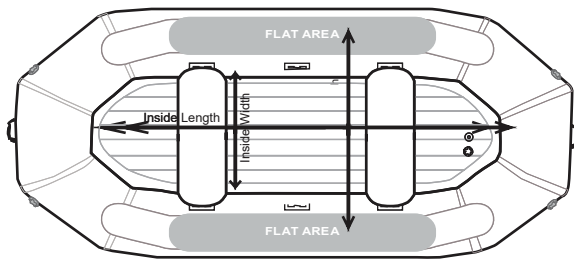

Length	Width	Kick	Tube Diam.	D-Rings/ Handles	Inside L/W	Flat Area Length	Width c/c	Weight	Inside Depth Top of Tube to top of floor
SB-120 SBDS-120	12'	74"	27"	18"	12/6	109"> 36"	64"	53"	122 lbs	10" SB 12" SBDS

	Length	Width	Kick	Tube Diam.	D-Rings/ Handles	Inside L/W	Flat Area Length	Width c/c	Weight	Inside Depth Top of Tube to top of floor
SB-130 SBDS-130	12'10"	75"	28"	19"	12/6	117"> 35"	64"	53"	141 lbs	11" SB 12" SBDS

	Length	Width	Kick	Tube Diam.	D-Rings/ Handles	Inside L/W	Flat Area Length	Width c/c	Weight	Inside Depth Top of Tube to top of floor
SB-140 SBDS-140	14'	85"	29"	20"	12/6	128"> 45"	81"	62"	168 lbs	12" SB 14" SBDS