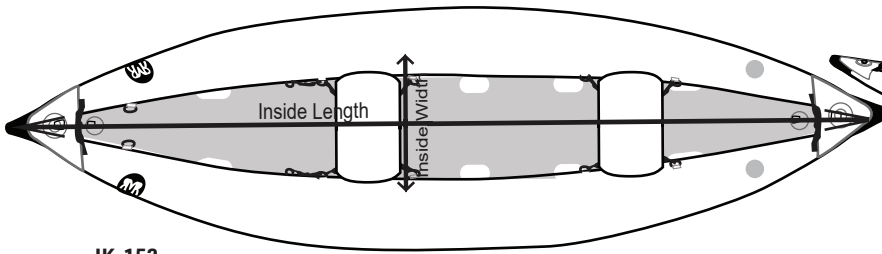

	Length	Width	Kick	Tube Diam.	D-Rings/ Handles	Inside L/W	Flat Area Length	Width c/c	Weight	Inside Depth Top of Tube to top of floor
PK-159	15'10"	90"	29"	23">20"	16/2/2	150">44"	68"	67"	199 lbs	15"

Cat Tubes

	Length	Tube Diam.	D-Rings/ Handles	Flat Area Length	Weight
CT-140	14'	22"	4/16	95"	82 lbs
CT-160	16'	24"	6/16	122"	101 lbs

Raft Measurements

Measurements may vary slightly, measure your raft before building a frame.

Inflatable Kayaks

		Length	Width	Kick	Tube Diam.	D-Rings/ Handles	Inside L/W	Weight
Taylor IKs	IK-126	10'6"	40"	12"	11.5"	8/2	104"/18"	28 lbs
	IK-152	13'2"	43"	17"	12.5"	12/2	138"/18"	42 lbs

		Length	Width	Kick	Tube Diam.	D-Rings/ Handles	Inside L/W	Weight
Animas IKs	IK-123	10'8"	40"	12"	11"	10/2	108"/18"	35 lbs
	IK-144	12'3"	42"	12"	12"	14/2	122"/18"	52 lbs