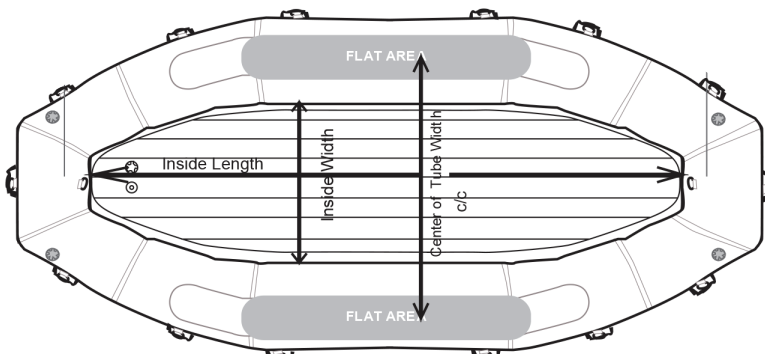

Length	Width	Kick	Tube Diam.	D-Rings/ Handles	Inside L/W	Flat Area Length	Width c/c	Weight	Inside Depth Top of Tube to top of floor
SB-180	18'	100.5"	33"	25"	18/2	169"> 50"	92"	46"	77 lbs	12"