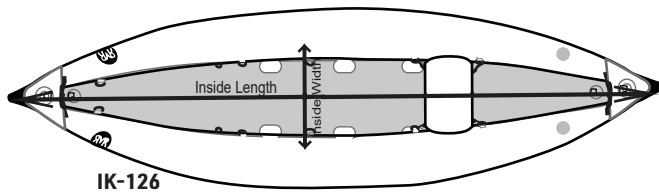

	Length	Width	Kick	Tube Diam.	D-Rings/ Handles	Inside L/W	Flat Area Length	Width c/c	Weight	Inside Depth Top of Tube to top of floor
PK-159	15'10"	90"	29"	23">20"	16/2/2	150">44"	68"	67"	199 lbs	15"

Cat Tubes

	Length	Tube Diam.	D-Rings/ Handles	Flat Area Length	Weight
CT-140	14'	22"	4/16	95"	82 lbs
CT-160	16'	24"	6/16	122"	101 lbs

Raft Measurements

Measurements may vary slightly, measure your raft before building a frame.

Inflatable Kayaks

		Length	Width	Kick	Tube Diam.	D-Rings/ Handles	Inside L/W	Weight
Taylor IKs	IK-126	10'6"	40"	12"	11.5"	8/2	104"/18"	28 lbs
	IK-152	13'2"	43"	17"	12.5"	12/2	138"/18"	42 lbs

		Length	Width	Kick	Tube Diam.	D-Rings/ Handles	Inside L/W	Weight
Animas IKs	IK-123	10'8"	40"	12"	11"	10/2	108"/18"	35 lbs
	IK-144	12'3"	42"	12"	12"	14/2	122"/18"	52 lbs