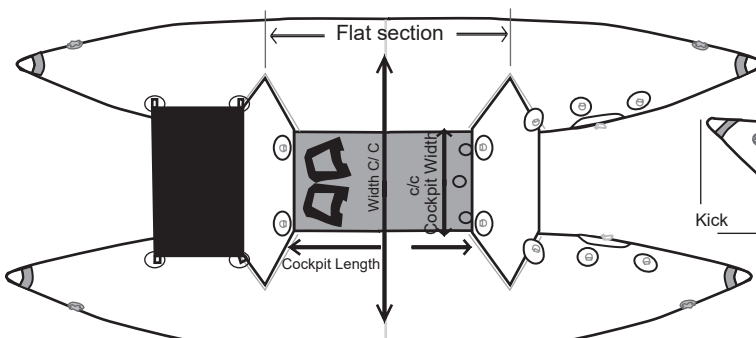

Raft Measurements

Rocky Mountain Rafts

Measurements may vary slightly, measure your raft before building a frame.

Play Boats

	Length	Width	Kick	Tube Diam.	D-Rings/ Handles	Inside L/W	Flat Area Length	Width c/c	Weight	Inside Depth Top of Tube to top of floor
SB-95 ThunderCloud	9'7"	66"	26"	20"> 18.5"	8/2	80"> 26"	28"	46"	77 lbs	12"

	Length	Width	Kick	Tube Diam.	D-Rings/ Handles	Inside L/W	Flat Area Length	Width c/c	Weight	Inside Depth Top of Tube to top of floor
SB-105 The Storm	10'6"	66"	26"	19"	8/2	84"> 28"	56"	47"	102 lbs	10"

	Length	Width	Kick	Tube Diam.	D-Rings/ Handles	Inside L/W	Flat Area Length	Width c/c	Weight	Inside Depth Top of Tube to top of floor
PC-120 PhatCat	11'10"	66"	25"	23"	12/2	47"	67"	35"	60 lbs	13"

	Length	Width	Kick	Tube Diam.	D-Rings/ Handles	Inside L/W	Flat Area Length	Width c/c	Weight	Inside Depth Top of Tube to top of floor
SB-120 SBDS-120	12'	74"	27"	18"	12/6	109"> 36"	64"	53"	122 lbs	10" SB 12" SBDS