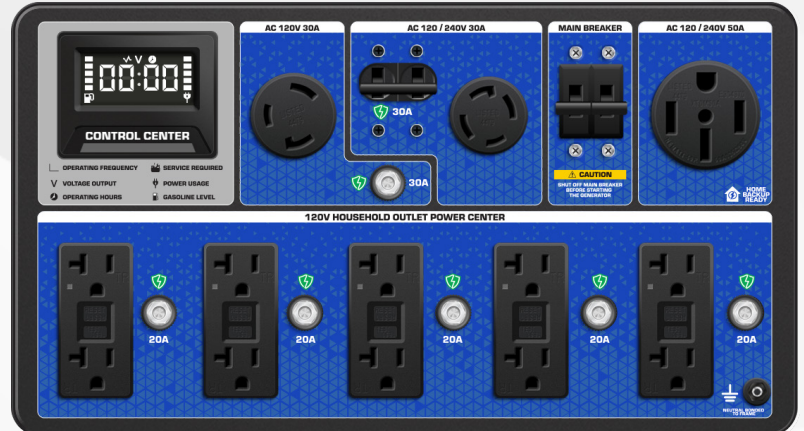

# XP15000HXT

**TRI FUEL PORTABLE GENERATOR**  
 15,000 STARTING WATTS • 12,000 RUNNING WATTS

**FEATURING CO ALERT TECHNOLOGY**

# XP15000HXT

TRI FUEL PORTABLE GENERATOR

## FEATURES

- Large Fuel Tank
- All Metal Construction
- Powerful OHV Engine
- All-Copper Windings
- Digital Command Center
- Fully-Loaded Power Panel
- Push Button Start
- Low Oil Sensor

CO ALERT TECHNOLOGY

## SPECS

<b>Watts (Gasoline)</b>	15,000 (peak) • 12,000 (running)
<b>Watts (Propane)</b>	14,250 (peak) • 11,400 (running)
<b>Watts (Natural Gas)</b>	12,825 (peak) • 10,260 (running)
<b>Engine</b>	OHV 670cc
<b>Dimensions</b>	36"L x 33.2"W x 32"H
<b>Voltage</b>	120V / 240VAC
<b>Fuel Type</b>	Gasoline / Propane / Natural Gas
<b>Fuel Tank Size</b>	13.2 Gallons (50.0L)
<b>Runtime (Gasoline) at 50% Load</b>	12 hrs
<b>Runtime (Propane) at 50% Load</b>	8.5 hrs (60 lb. tank)