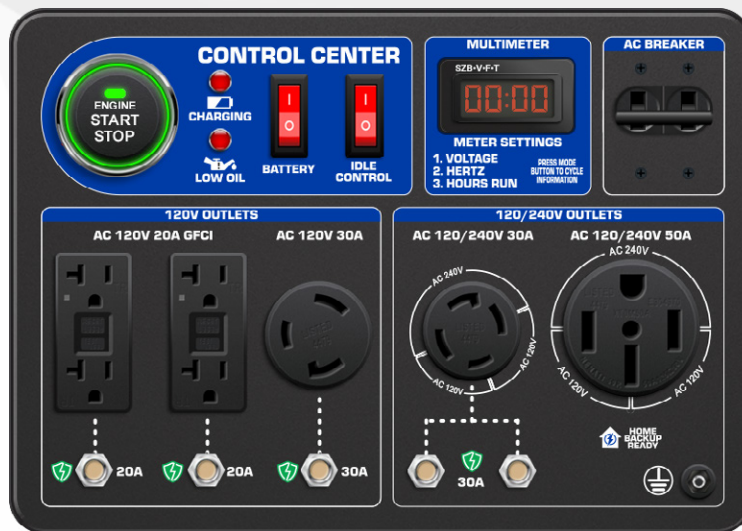

XP13000X

PORTABLE GASOLINE GENERATOR

13,000 STARTING WATTS • 10,500 RUNNING WATTS

FEATURING CO ALERT TECHNOLOGY

XP13000X

PORTABLE GASOLINE GENERATOR

FEATURES

OUTLETS

SPECS

Watts	13,000 (peak) • 10,500 (running)
Engine	500cc 4-Stroke OHV
Amperage	87.50A / 43.75A
Voltage	120/240VAC
Fuel Type	Gasoline
Runtime at 50% Load	8.5 hrs